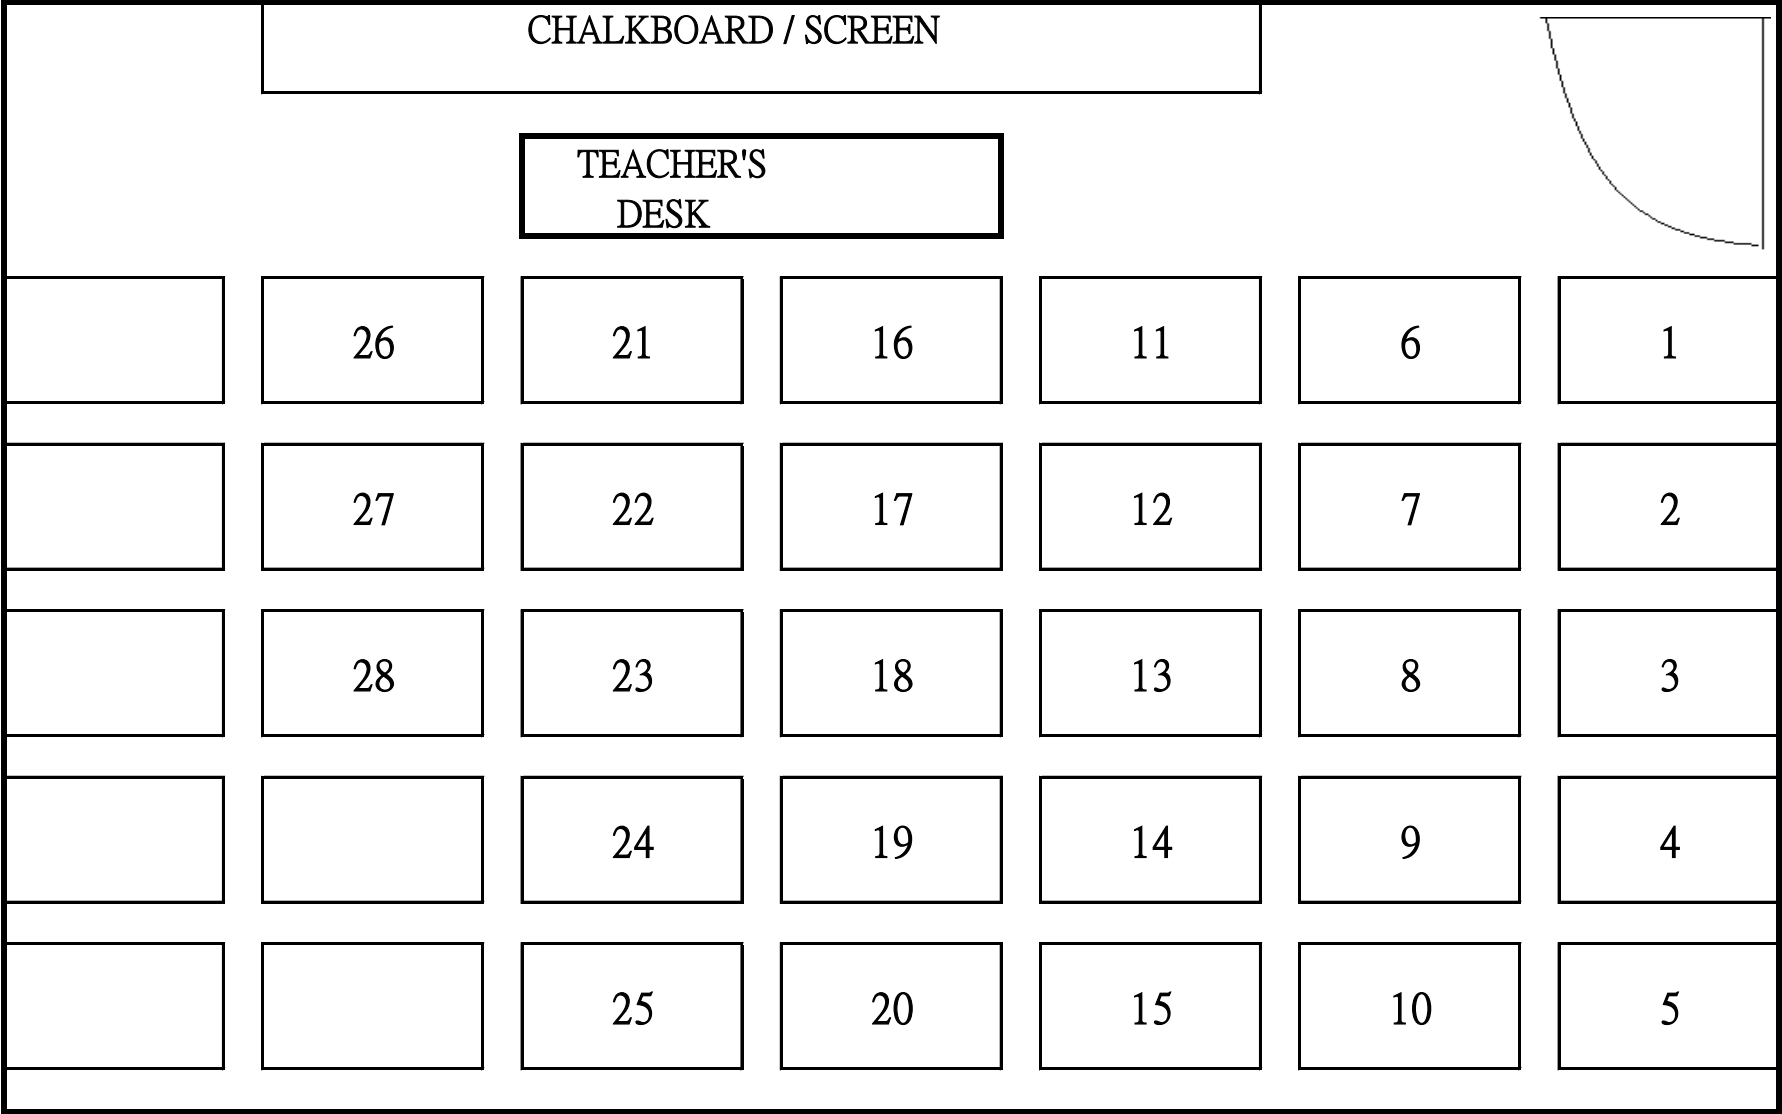

SEATING PLAN OF CLASSROOM EXAMINATION CENTRE (2018-19)

Class: 2B

Room No.: 202

SEATING PLAN OF CLASSROOM EXAMINATION CENTRE (2018-19)

Class: 2C

Room No.: 203

SEATING PLAN OF CLASSROOM EXAMINATION CENTRE (2018-19)

Class: 2D

Room No.: 204

SEATING PLAN OF CLASSROOM EXAMINATION CENTRE (2018-19)

Class: 3A

Room No.: 101

SEATING PLAN OF CLASSROOM EXAMINATION CENTRE (2018-19)

Class: 3B

Room No.: 102

SEATING PLAN OF CLASSROOM EXAMINATION CENTRE (2018-19)

Class: 3C

Room No.: 103

SEATING PLAN OF CLASSROOM EXAMINATION CENTRE (2018-19)

Class: 4C

Room No.: 406

SEATING PLAN OF CLASSROOM EXAMINATION CENTRE (2018-19)