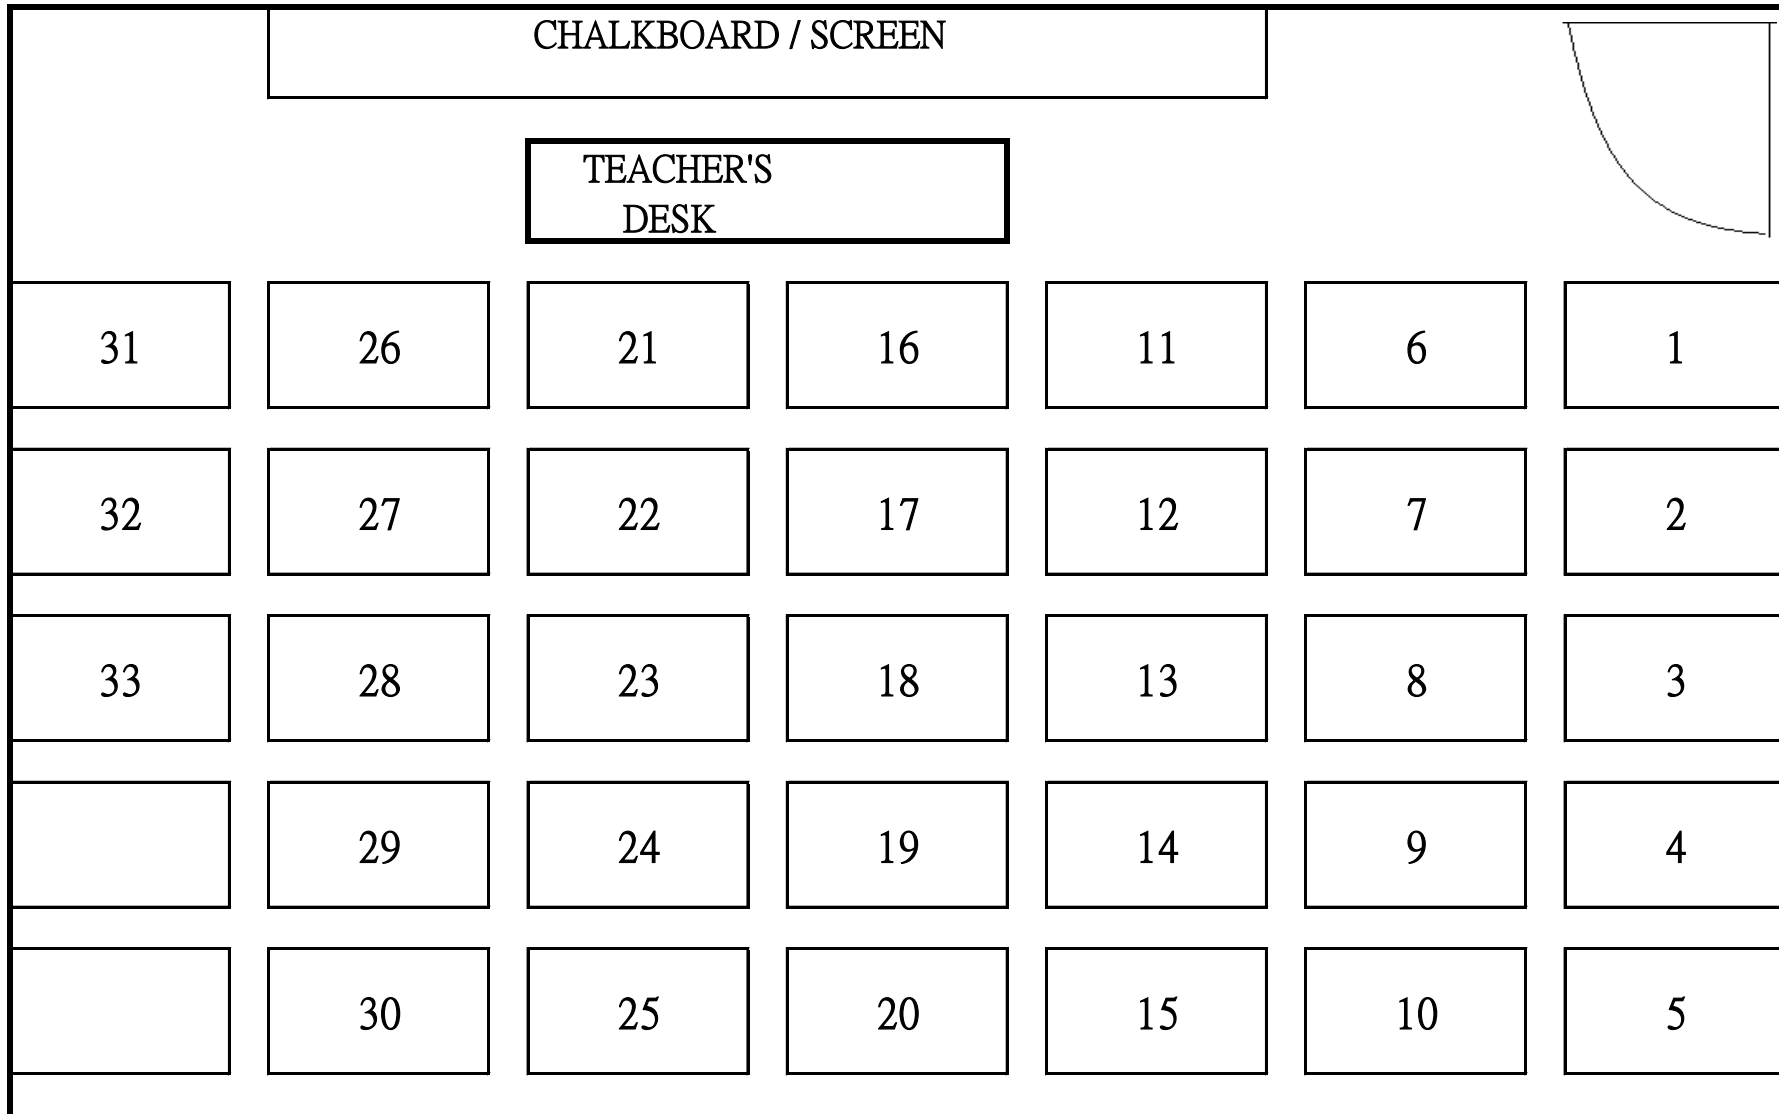

SEATING PLAN OF CLASSROOM EXAMINATION CENTRE (2018-19)

Class: 1A

Room No.: 301

SEATING PLAN OF CLASSROOM EXAMINATION CENTRE (2018-19)

Class: 1B

Room No.: 302

SEATING PLAN OF CLASSROOM EXAMINATION CENTRE (2018-19)

Class: 1C

Room No.: 303

SEATING PLAN OF CLASSROOM EXAMINATION CENTRE (2018-19)

Class: 1D

Room No.: 304

SEATING PLAN OF CLASSROOM EXAMINATION CENTRE (2018-19)

Class: 2A

Room No.: 201

SEATING PLAN OF CLASSROOM EXAMINATION CENTRE (2018-19)

Class: 2B

Room No.: 202

SEATING PLAN OF CLASSROOM EXAMINATION CENTRE (2018-19)

Class: 2C

Room No.: 203

SEATING PLAN OF CLASSROOM EXAMINATION CENTRE (2018-19)

Class: 2D

Room No.: 204

SEATING PLAN OF CLASSROOM EXAMINATION CENTRE (2018-19)

Class: 3A

Room No.: 101

SEATING PLAN OF CLASSROOM EXAMINATION CENTRE (2018-19)

Class: 3B

Room No.: 102