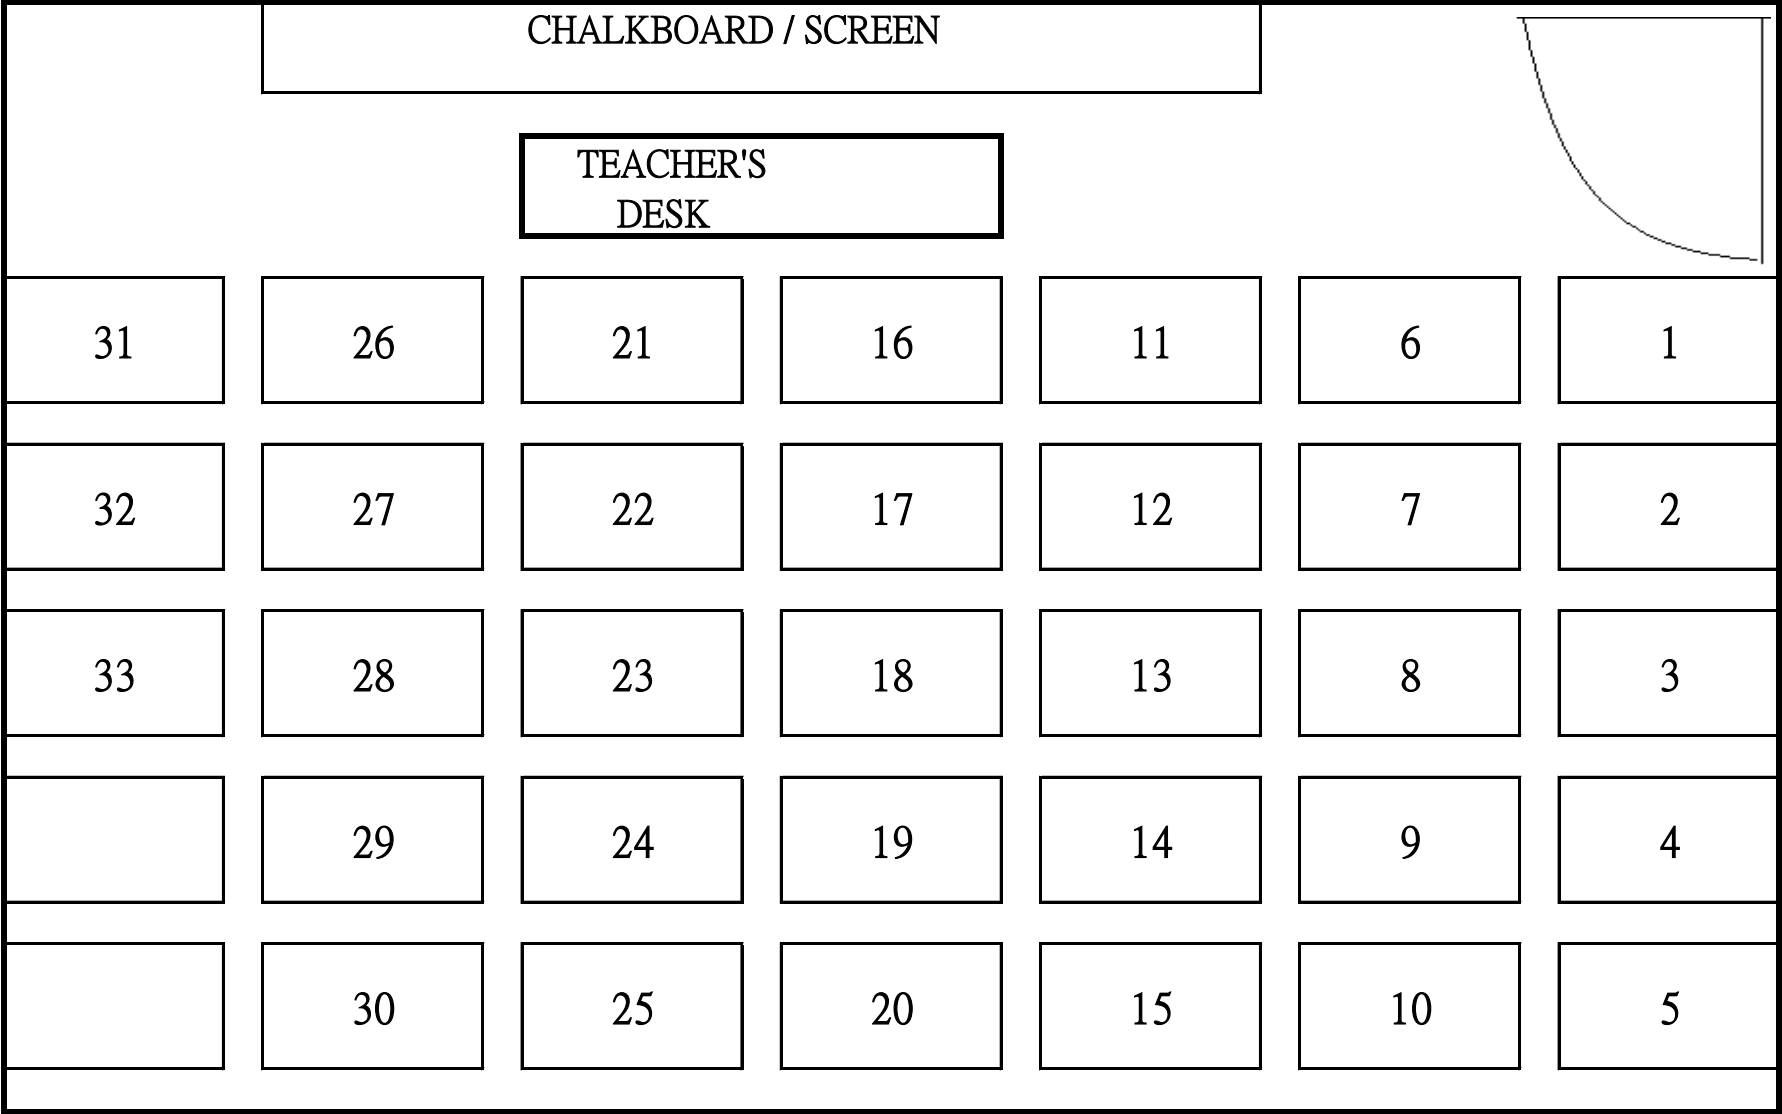

Class: 1C

Room No.: 303

SEATING PLAN OF CLASSROOM EXAMINATION CENTRE (2018-19)

Class: 1D

Room No.: 304

SEATING PLAN OF CLASSROOM EXAMINATION CENTRE (2018-19)

Class: 2A

Room No.: 201

SEATING PLAN OF CLASSROOM EXAMINATION CENTRE (2018-19)

Class: 2B

Room No.: 202

SEATING PLAN OF CLASSROOM EXAMINATION CENTRE (2018-19)

Class: 2C

Room No.: 203

SEATING PLAN OF CLASSROOM EXAMINATION CENTRE (2018-19)

Class: 2D

Room No.: 204

SEATING PLAN OF CLASSROOM EXAMINATION CENTRE (2018-19)

Class: 3A

Room No.: 101

SEATING PLAN OF CLASSROOM EXAMINATION CENTRE (2018-19)

Class: 3B

Room No.: 102