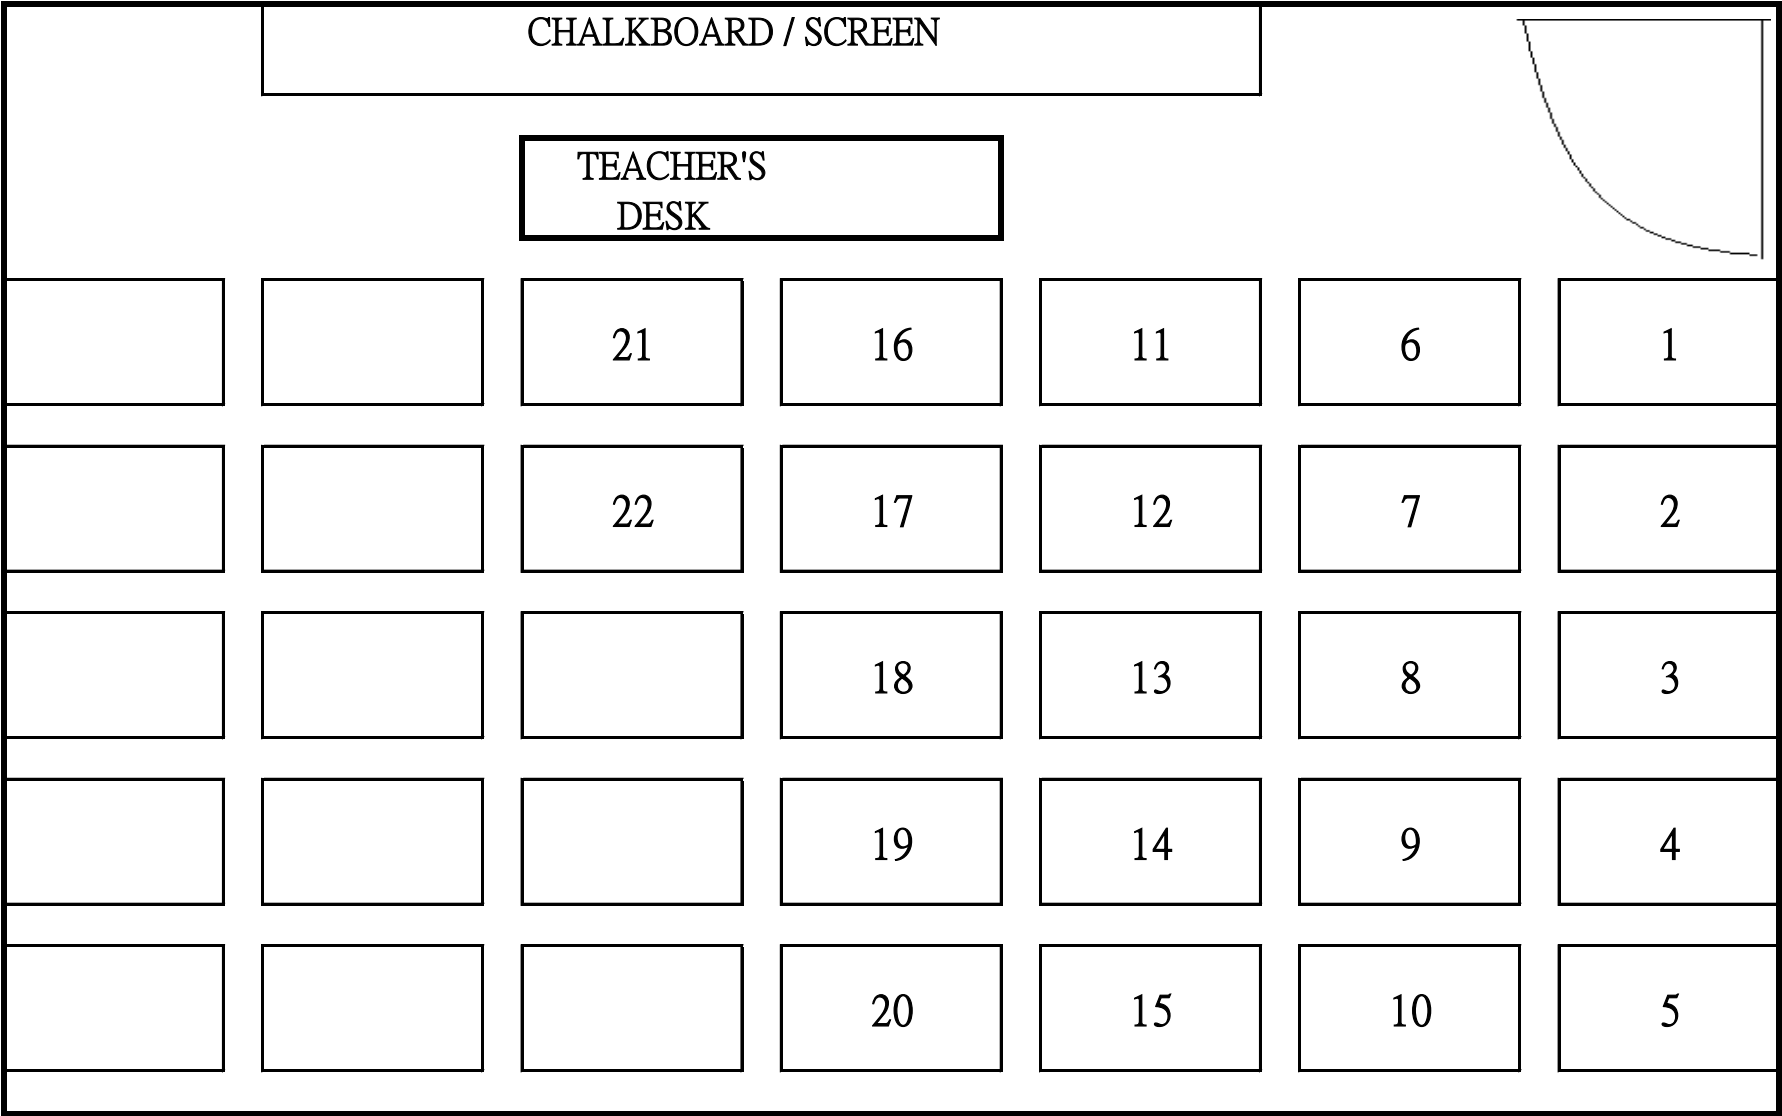

Class: 2D

Room No.: 204

SEATING PLAN OF CLASSROOM EXAMINATION CENTRE (2018-19)

Class: 3A

Room No.: 101

SEATING PLAN OF CLASSROOM EXAMINATION CENTRE (2018-19)

Class: 3B

Room No.: 102

SEATING PLAN OF CLASSROOM EXAMINATION CENTRE (2018-19)

Class: 3C

Room No.: 103

SEATING PLAN OF CLASSROOM EXAMINATION CENTRE (2018-19)

Class: 4C

Room No.: 406

SEATING PLAN OF CLASSROOM EXAMINATION CENTRE (2018-19)

Class: 5A

Room No.: 105

ref to another file due to 36 students

SEATING PLAN OF CLASSROOM EXAMINATION CENTRE (2018-19)

Class: 5B

Room No.: 205

ref to another file due to 36 students

SEATING PLAN OF CLASSROOM EXAMINATION CENTRE (2018-19)