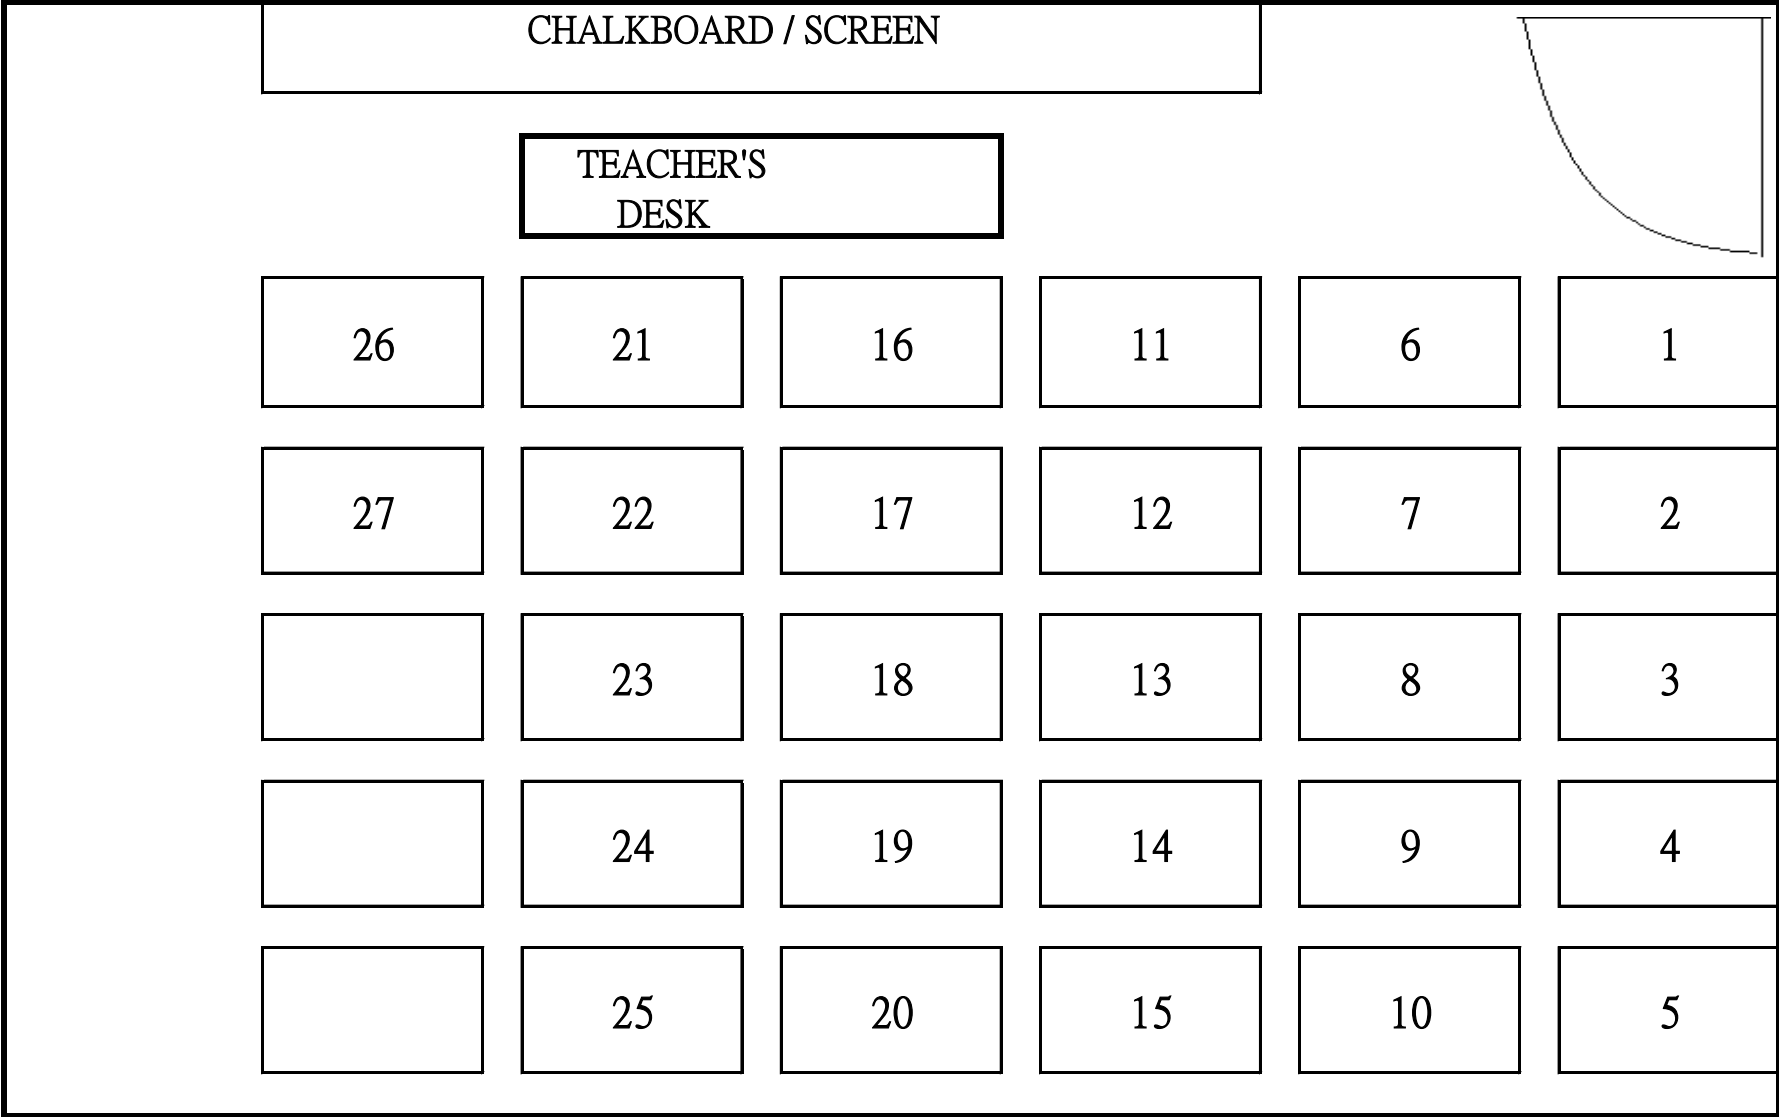

SEATING PLAN OF CLASSROOM EXAMINATION CENTRE (2018-19)

Class: 3C

Room No.: 103

SEATING PLAN OF CLASSROOM EXAMINATION CENTRE (2018-19)

Class: 4C

Room No.: 406

SEATING PLAN OF CLASSROOM EXAMINATION CENTRE (2018-19)

Class: 5A

Room No.: 105

ref to another file due to 36 students

SEATING PLAN OF CLASSROOM EXAMINATION CENTRE (2018-19)

Class: 5B

Room No.: 205

ref to another file due to 36 students

SEATING PLAN OF CLASSROOM EXAMINATION CENTRE (2018-19)

Class: 5C

Room No.: 206

SEATING PLAN OF CLASSROOM EXAMINATION CENTRE (2017-18)

Class: 5D

Room No.: 106