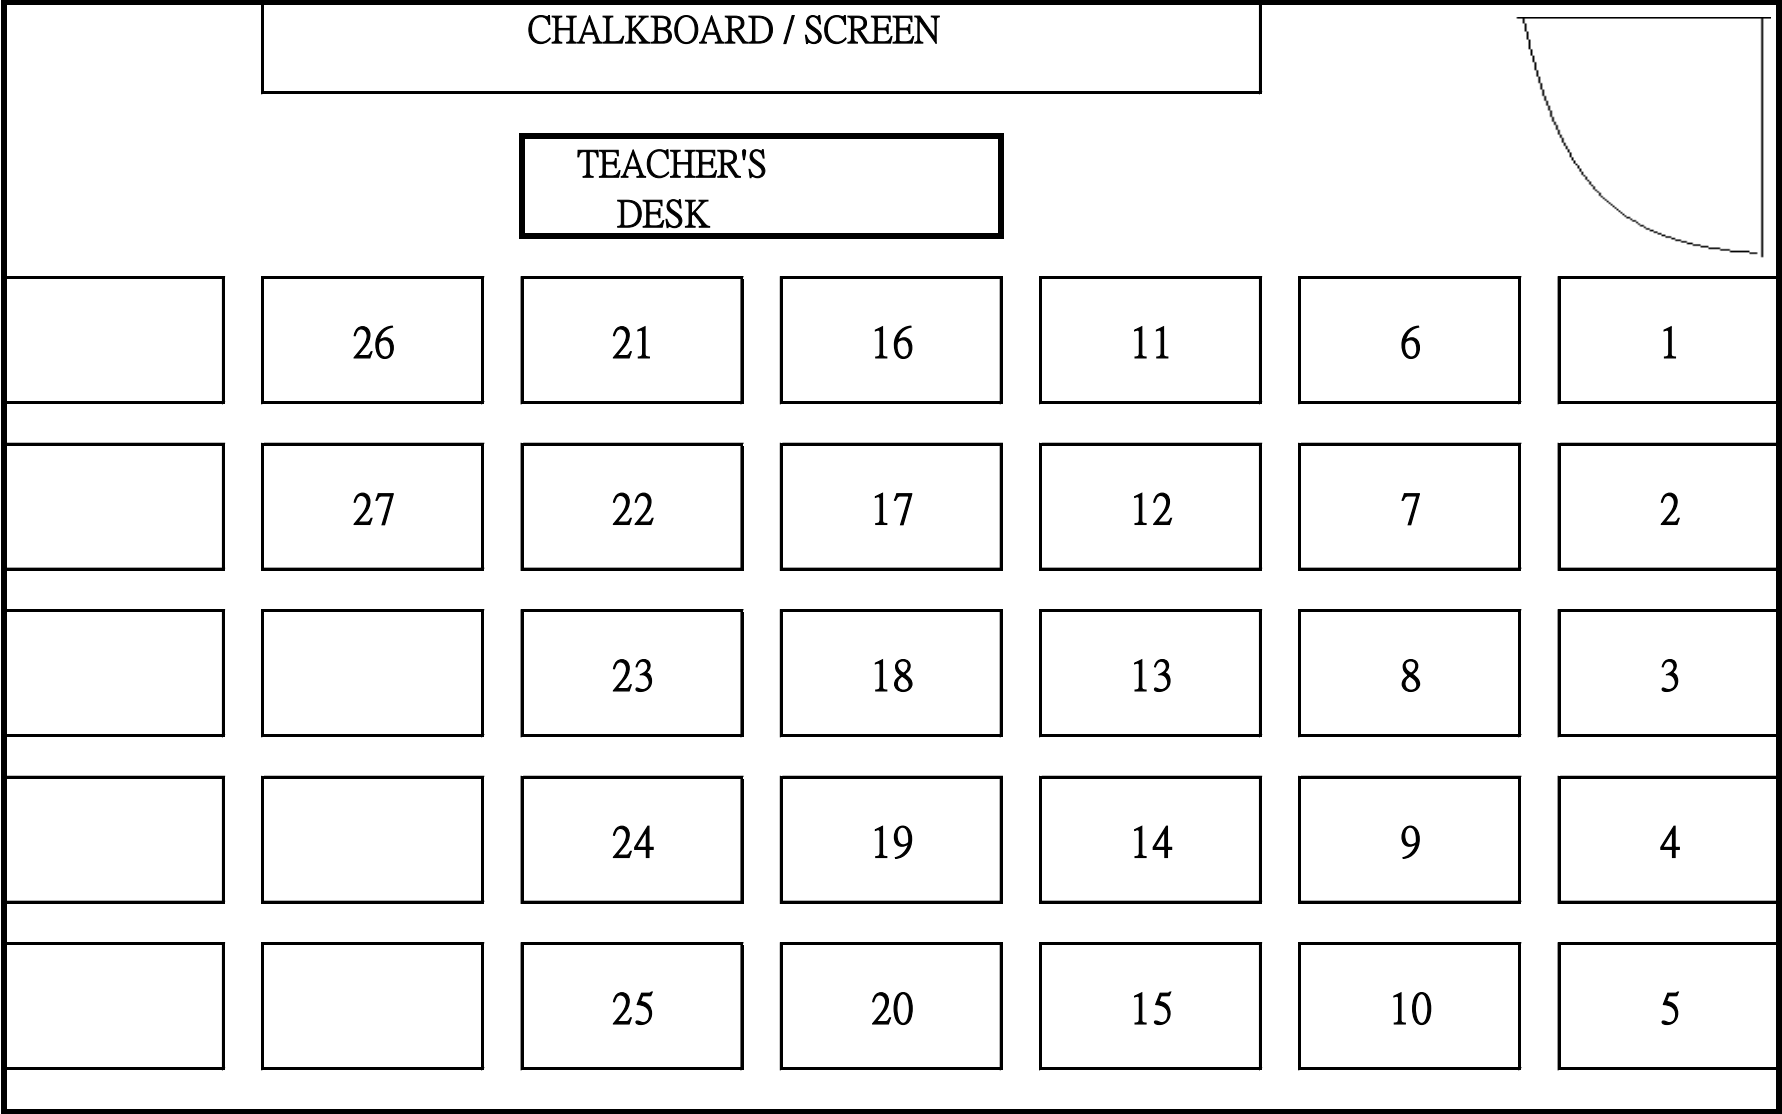

SEATING PLAN OF CLASSROOM EXAMINATION CENTRE (2018-19)

Class: 1A

Room No.: 301

SEATING PLAN OF CLASSROOM EXAMINATION CENTRE (2018-19)

Class: 1B

Room No.: 302

SEATING PLAN OF CLASSROOM EXAMINATION CENTRE (2018-19)

Class: 1C

Room No.: 303

SEATING PLAN OF CLASSROOM EXAMINATION CENTRE (2018-19)

Class: 1D

Room No.: 304

SEATING PLAN OF CLASSROOM EXAMINATION CENTRE (2018-19)

Class: 2A

Room No.: 201

SEATING PLAN OF CLASSROOM EXAMINATION CENTRE (2018-19)

Class: 2B

Room No.: 202

SEATING PLAN OF CLASSROOM EXAMINATION CENTRE (2018-19)

Class: 2C

Room No.: 203

SEATING PLAN OF CLASSROOM EXAMINATION CENTRE (2018-19)