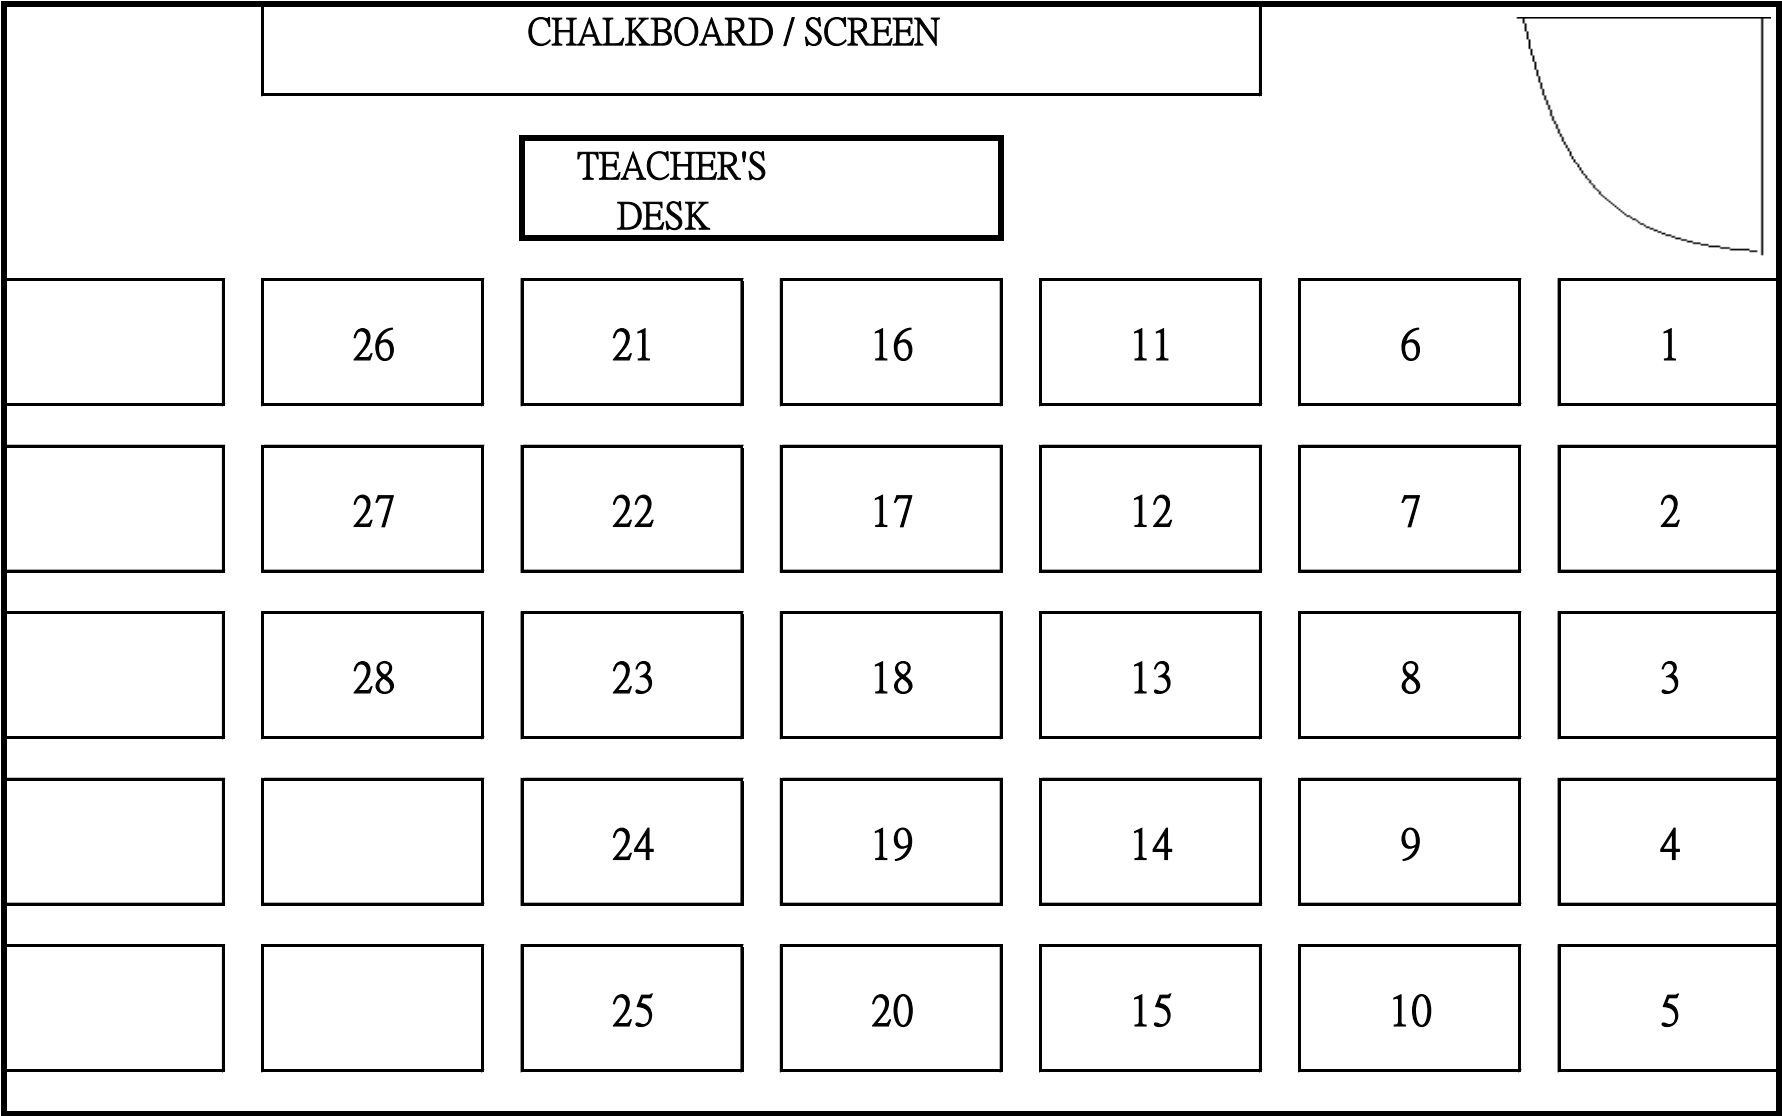

SEATING PLAN OF CLASSROOM EXAMINATION CENTRE (2018-19)

Class: 1A

Room No.: 301

SEATING PLAN OF CLASSROOM EXAMINATION CENTRE (2018-19)

Class: 1B

Room No.: 302

SEATING PLAN OF CLASSROOM EXAMINATION CENTRE (2018-19)

Class: 1C

Room No.: 303

SEATING PLAN OF CLASSROOM EXAMINATION CENTRE (2018-19)

Class: 1D

Room No.: 304

SEATING PLAN OF CLASSROOM EXAMINATION CENTRE (2018-19)

Class: 2A

Room No.: 201

SEATING PLAN OF CLASSROOM EXAMINATION CENTRE (2018-19)

Class: 2B

Room No.: 202

SEATING PLAN OF CLASSROOM EXAMINATION CENTRE (2018-19)

Class: 2C

Room No.: 203

SEATING PLAN OF CLASSROOM EXAMINATION CENTRE (2018-19)