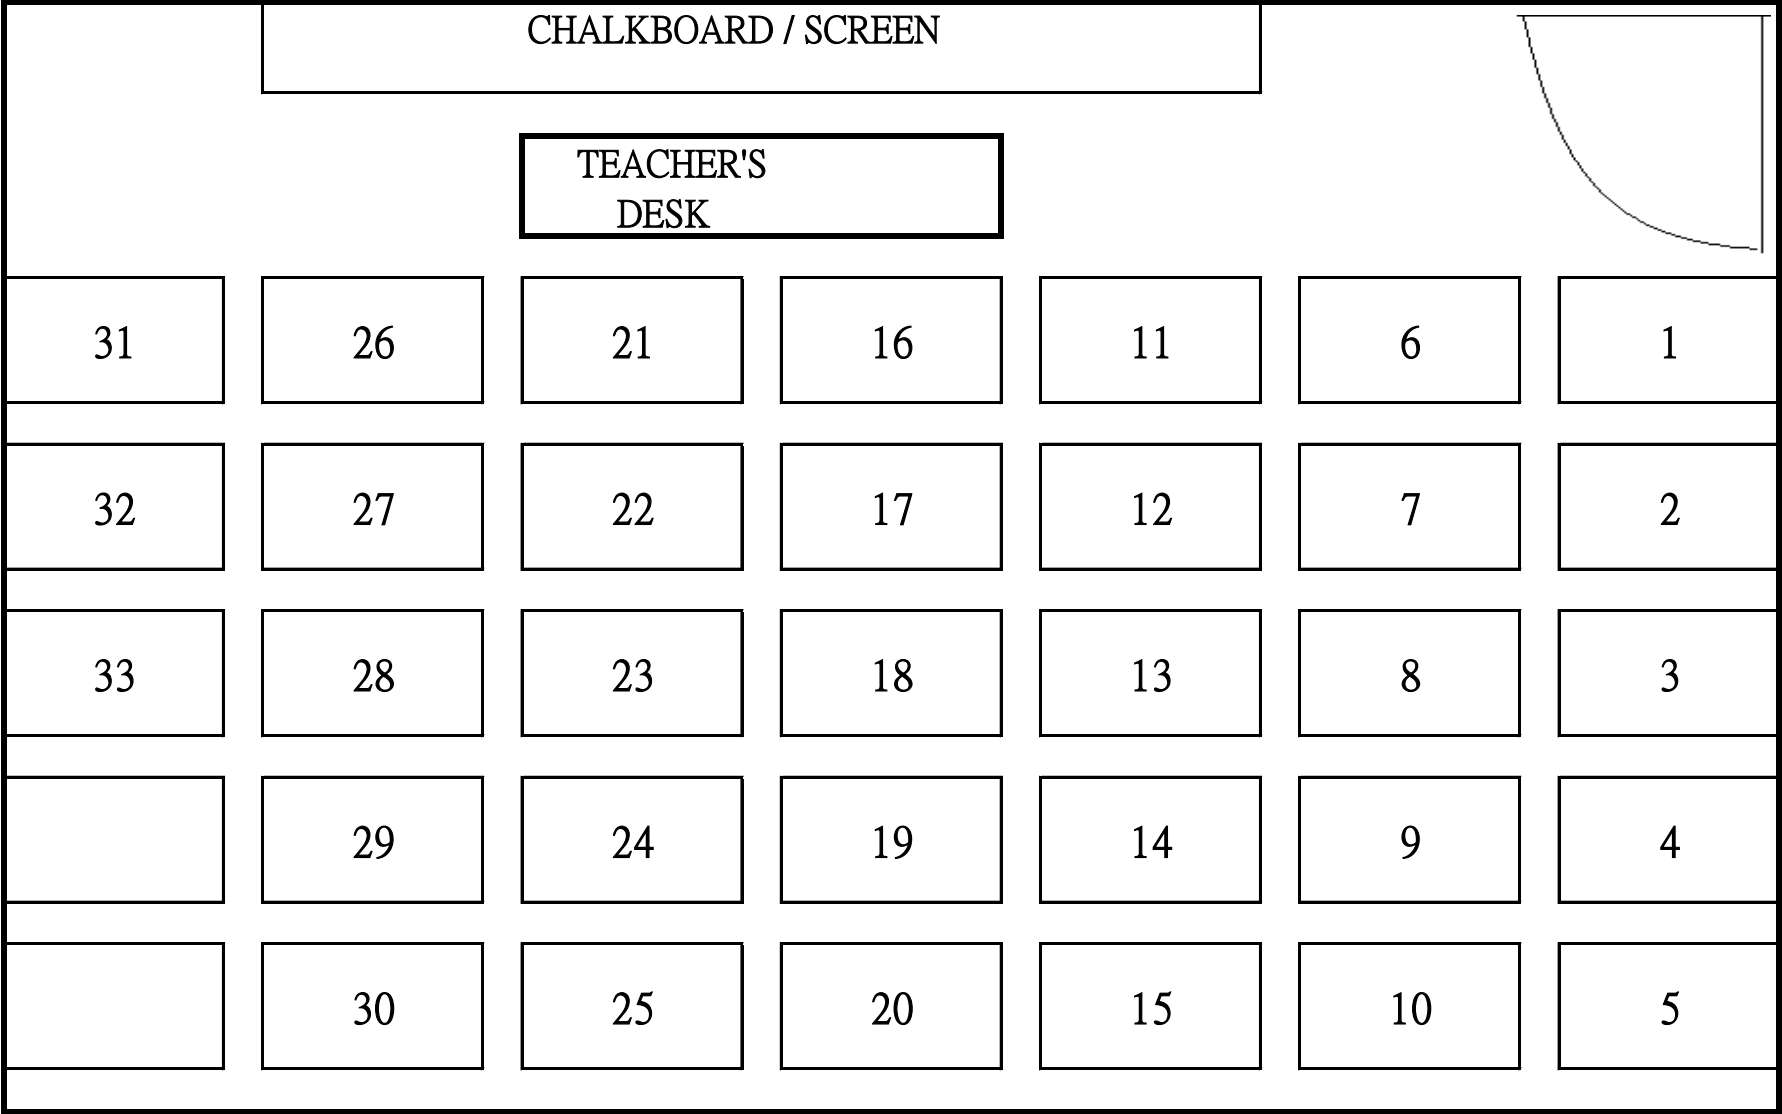

SEATING PLAN OF CLASSROOM EXAMINATION CENTRE (2018-19)

Class: 1A

Room No.: 301

SEATING PLAN OF CLASSROOM EXAMINATION CENTRE (2018-19)

Class: 1B

Room No.: 302

SEATING PLAN OF CLASSROOM EXAMINATION CENTRE (2018-19)

Class: 1C

Room No.: 303

SEATING PLAN OF CLASSROOM EXAMINATION CENTRE (2018-19)

Class: 1D

Room No.: 304

SEATING PLAN OF CLASSROOM EXAMINATION CENTRE (2018-19)

Class: 2A

Room No.: 201

SEATING PLAN OF CLASSROOM EXAMINATION CENTRE (2018-19)

Class: 2B

Room No.: 202

SEATING PLAN OF CLASSROOM EXAMINATION CENTRE (2018-19)

Class: 2C

Room No.: 203

SEATING PLAN OF CLASSROOM EXAMINATION CENTRE (2018-19)