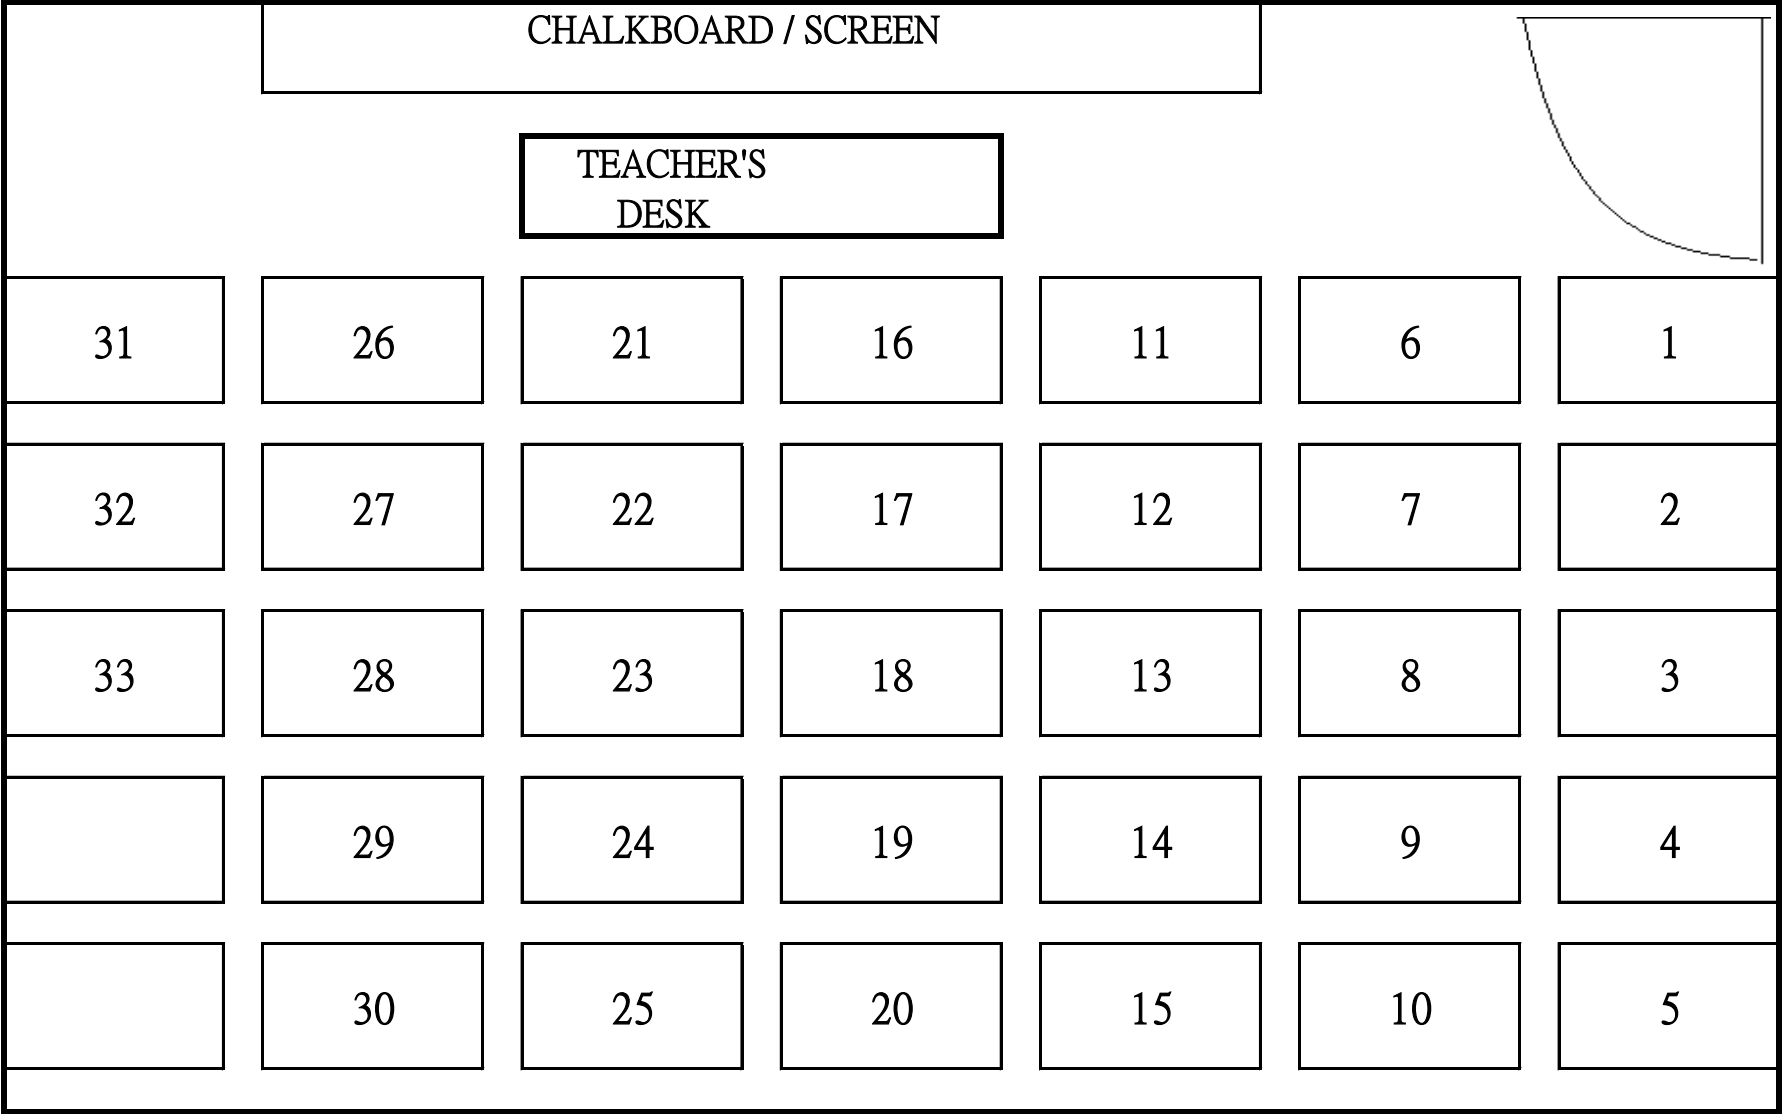

Class: 2D

Room No.: 204

SEATING PLAN OF CLASSROOM EXAMINATION CENTRE (2018-19)

Class: 3A

Room No.: 101

SEATING PLAN OF CLASSROOM EXAMINATION CENTRE (2018-19)

Class: 3B

Room No.: 102

SEATING PLAN OF CLASSROOM EXAMINATION CENTRE (2018-19)

Class: 3C

Room No.: 103

SEATING PLAN OF CLASSROOM EXAMINATION CENTRE (2018-19)

Class: 4C

Room No.: 406

SEATING PLAN OF CLASSROOM EXAMINATION CENTRE (2018-19)

Class: 5A

Room No.: 105

ref to another file due to 36 students

SEATING PLAN OF CLASSROOM EXAMINATION CENTRE (2018-19)

Class: 5B

Room No.: 205

ref to another file due to 36 students

SEATING PLAN OF CLASSROOM EXAMINATION CENTRE (2018-19)