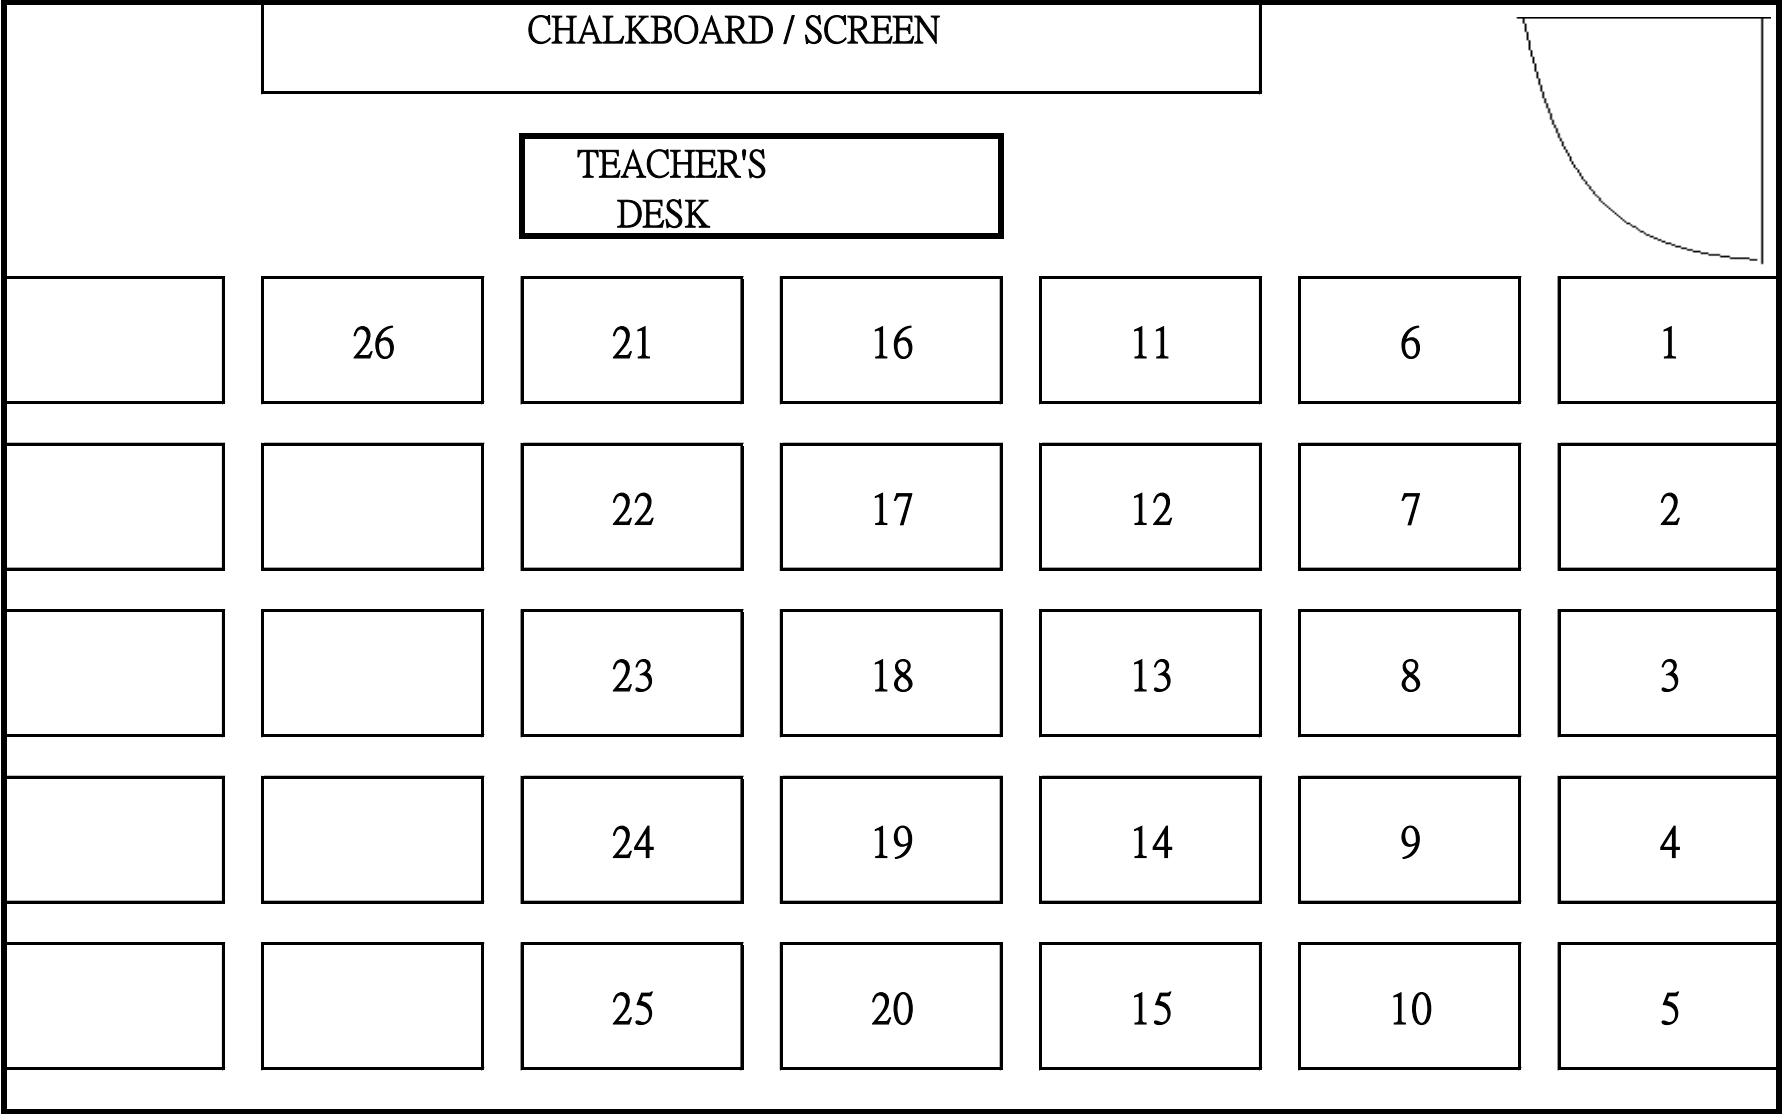

SEATING PLAN OF CLASSROOM EXAMINATION CENTRE (2018-19)

Class: 3C

Room No.: 103

SEATING PLAN OF CLASSROOM EXAMINATION CENTRE (2018-19)

Class: 4C

Room No.: 406

SEATING PLAN OF CLASSROOM EXAMINATION CENTRE (2018-19)

Class: 5A

Room No.: 105

ref to another file due to 36 students

SEATING PLAN OF CLASSROOM EXAMINATION CENTRE (2018-19)

Class: 5B

Room No.: 205

ref to another file due to 36 students

SEATING PLAN OF CLASSROOM EXAMINATION CENTRE (2018-19)

Class: 5C

Room No.: 206

SEATING PLAN OF CLASSROOM EXAMINATION CENTRE (2017-18)

Class: 5D

Room No.: 106