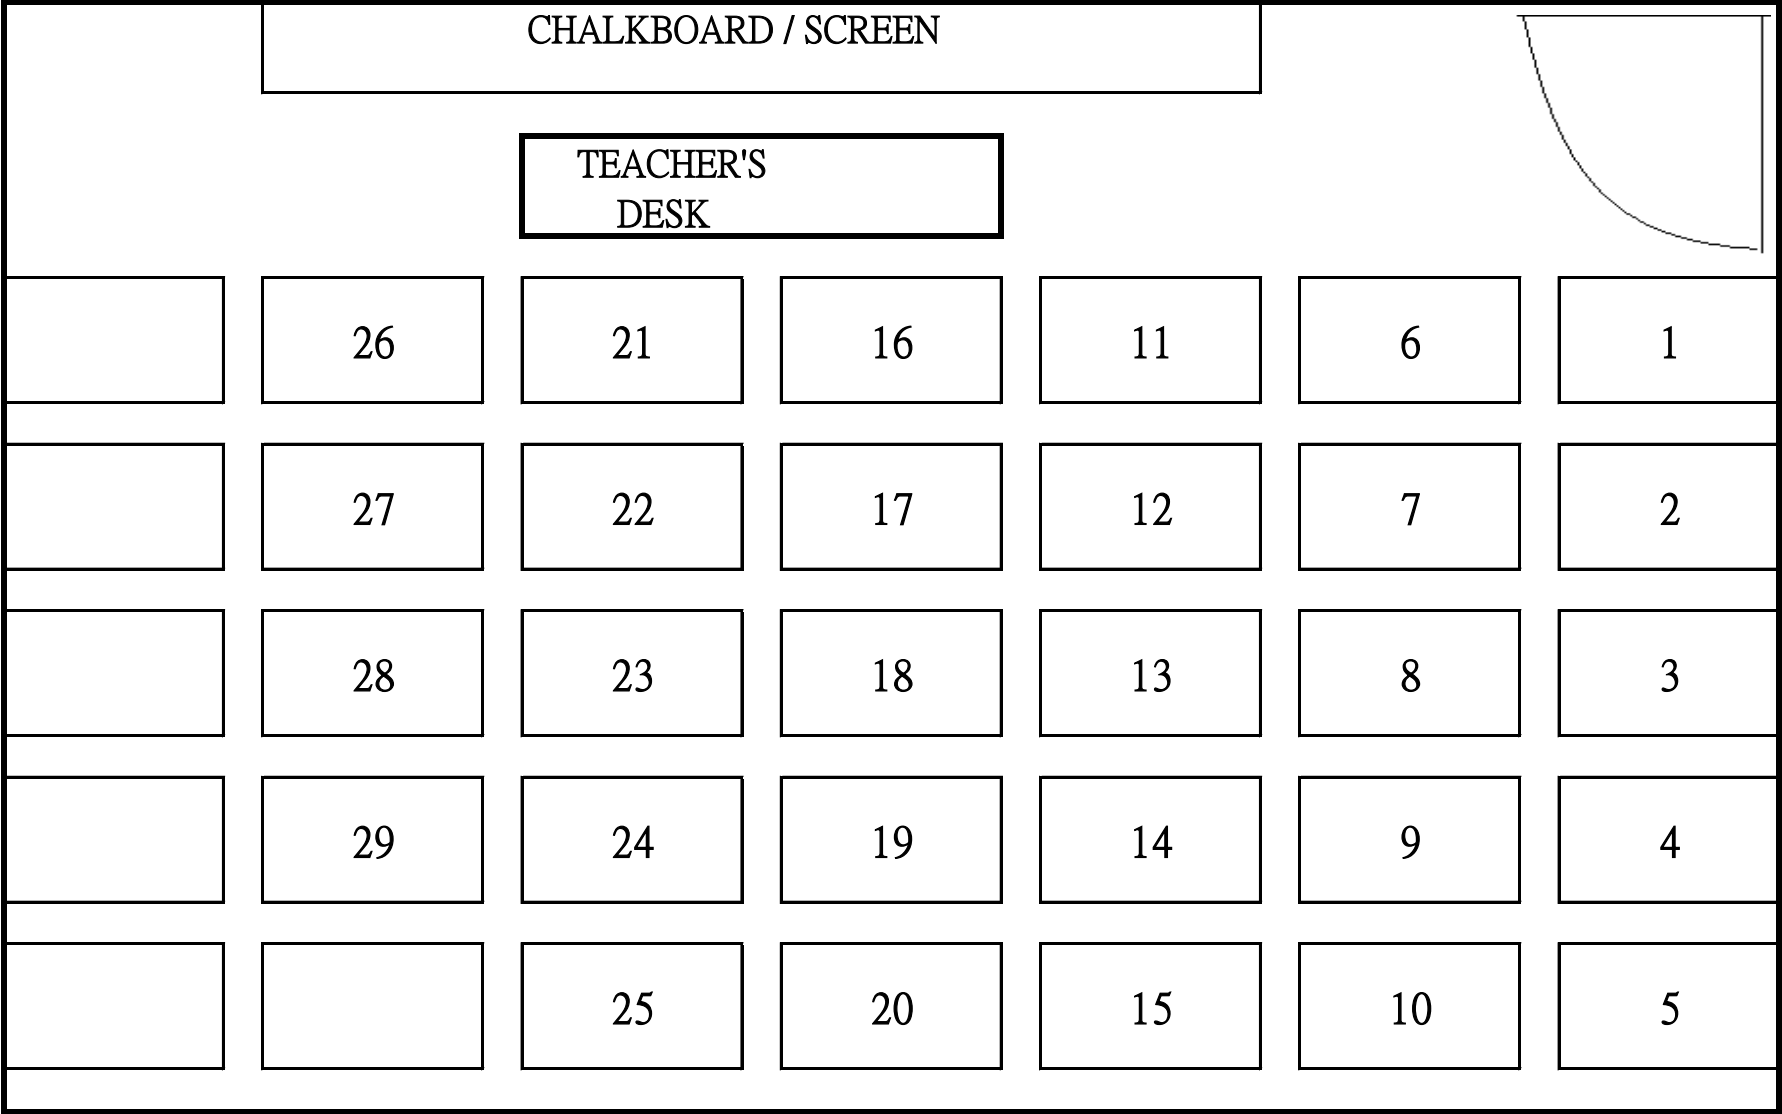

SEATING PLAN OF CLASSROOM EXAMINATION CENTRE (2018-19)

Class: 1A

Room No.: 301

SEATING PLAN OF CLASSROOM EXAMINATION CENTRE (2018-19)

Class: 1B

Room No.: 302

SEATING PLAN OF CLASSROOM EXAMINATION CENTRE (2018-19)

Class: 1C

Room No.: 303

SEATING PLAN OF CLASSROOM EXAMINATION CENTRE (2018-19)

Class: 1D

Room No.: 304

SEATING PLAN OF CLASSROOM EXAMINATION CENTRE (2018-19)

Class: 2A

Room No.: 201

SEATING PLAN OF CLASSROOM EXAMINATION CENTRE (2018-19)

Class: 2B

Room No.: 202

SEATING PLAN OF CLASSROOM EXAMINATION CENTRE (2018-19)

Class: 2C

Room No.: 203

SEATING PLAN OF CLASSROOM EXAMINATION CENTRE (2018-19)