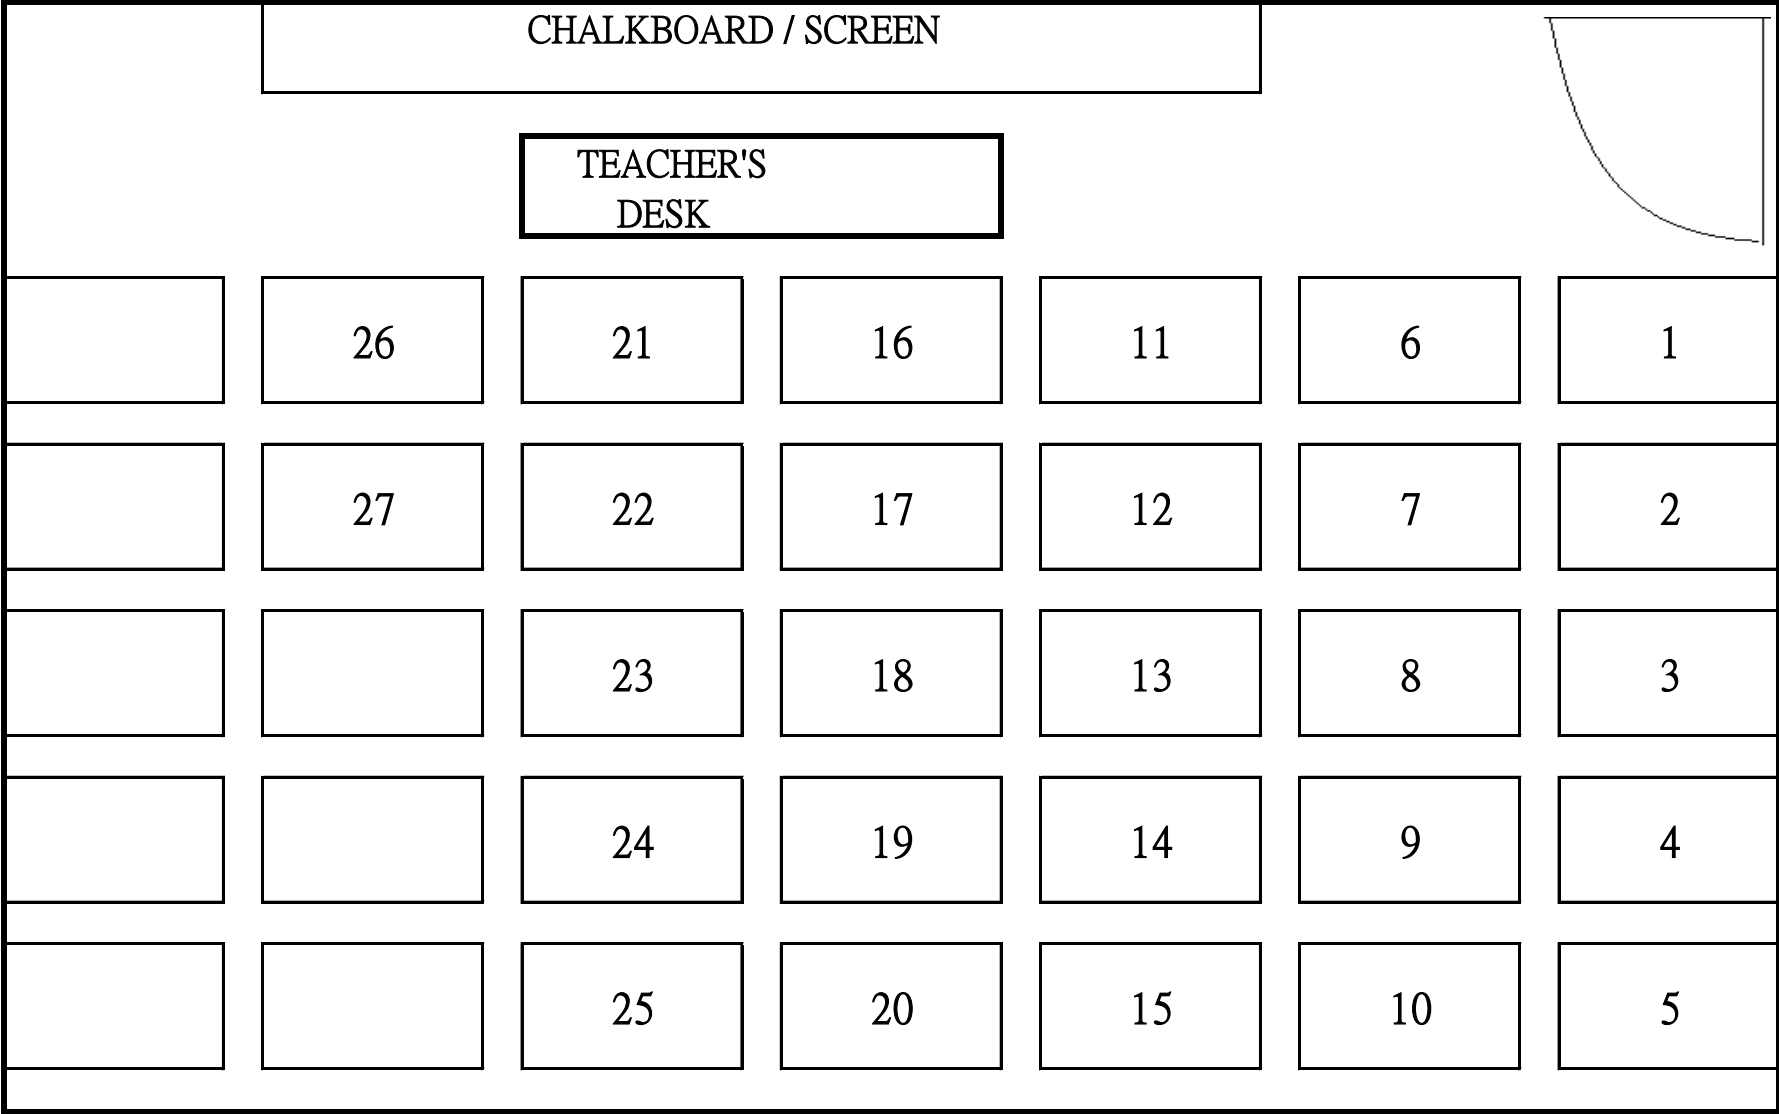

SEATING PLAN OF CLASSROOM EXAMINATION CENTRE (2018-19)

Class: 2B

Room No.: 202

SEATING PLAN OF CLASSROOM EXAMINATION CENTRE (2018-19)

Class: 2C

Room No.: 203

SEATING PLAN OF CLASSROOM EXAMINATION CENTRE (2018-19)

Class: 2D

Room No.: 204

SEATING PLAN OF CLASSROOM EXAMINATION CENTRE (2018-19)

Class: 3A

Room No.: 101

SEATING PLAN OF CLASSROOM EXAMINATION CENTRE (2018-19)

Class: 3B

Room No.: 102

SEATING PLAN OF CLASSROOM EXAMINATION CENTRE (2018-19)

Class: 3C

Room No.: 103

SEATING PLAN OF CLASSROOM EXAMINATION CENTRE (2018-19)

Class: 4C

Room No.: 406

SEATING PLAN OF CLASSROOM EXAMINATION CENTRE (2018-19)