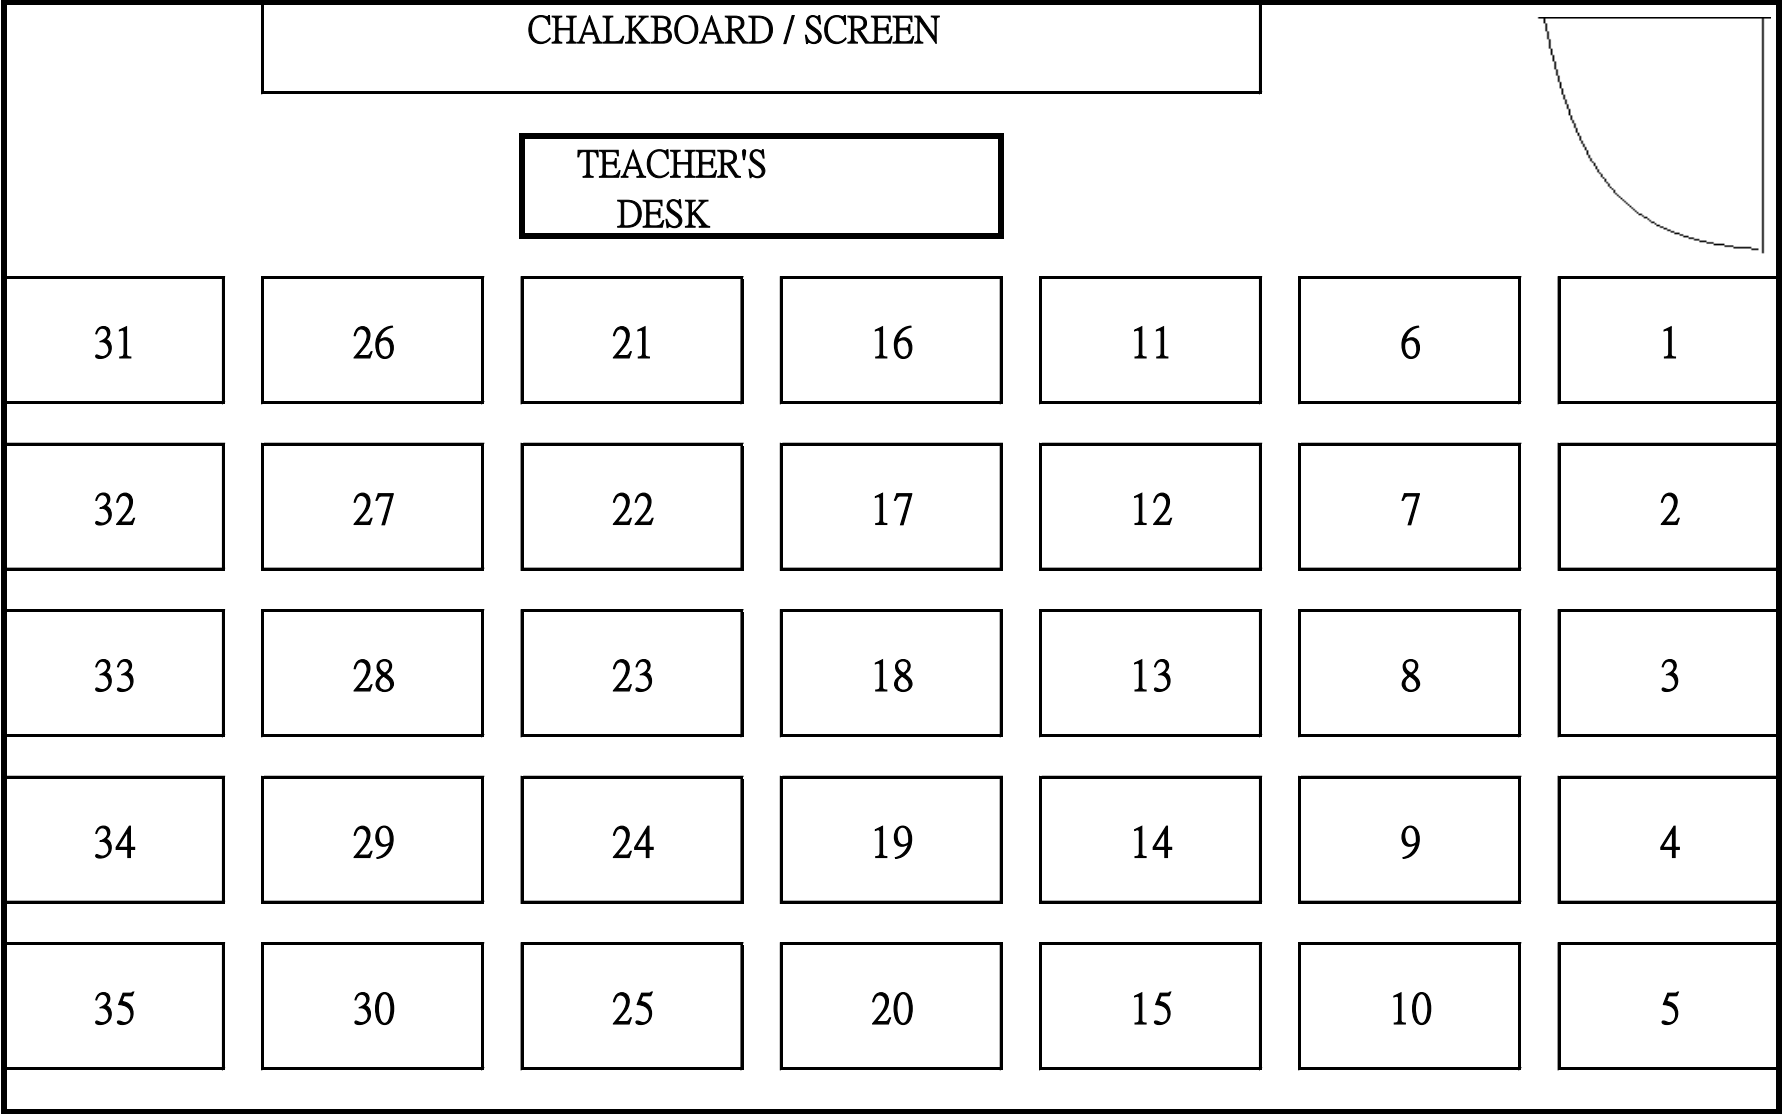

SEATING PLAN OF CLASSROOM EXAMINATION CENTRE (2018-19)

Class: 2B

Room No.: 202

SEATING PLAN OF CLASSROOM EXAMINATION CENTRE (2018-19)

Class: 2C

Room No.: 203

SEATING PLAN OF CLASSROOM EXAMINATION CENTRE (2018-19)

Class: 2D

Room No.: 204

SEATING PLAN OF CLASSROOM EXAMINATION CENTRE (2018-19)

Class: 3A

Room No.: 101

SEATING PLAN OF CLASSROOM EXAMINATION CENTRE (2018-19)

Class: 3B

Room No.: 102

SEATING PLAN OF CLASSROOM EXAMINATION CENTRE (2018-19)

Class: 3C

Room No.: 103

SEATING PLAN OF CLASSROOM EXAMINATION CENTRE (2018-19)

Class: 4C

Room No.: 406

SEATING PLAN OF CLASSROOM EXAMINATION CENTRE (2018-19)