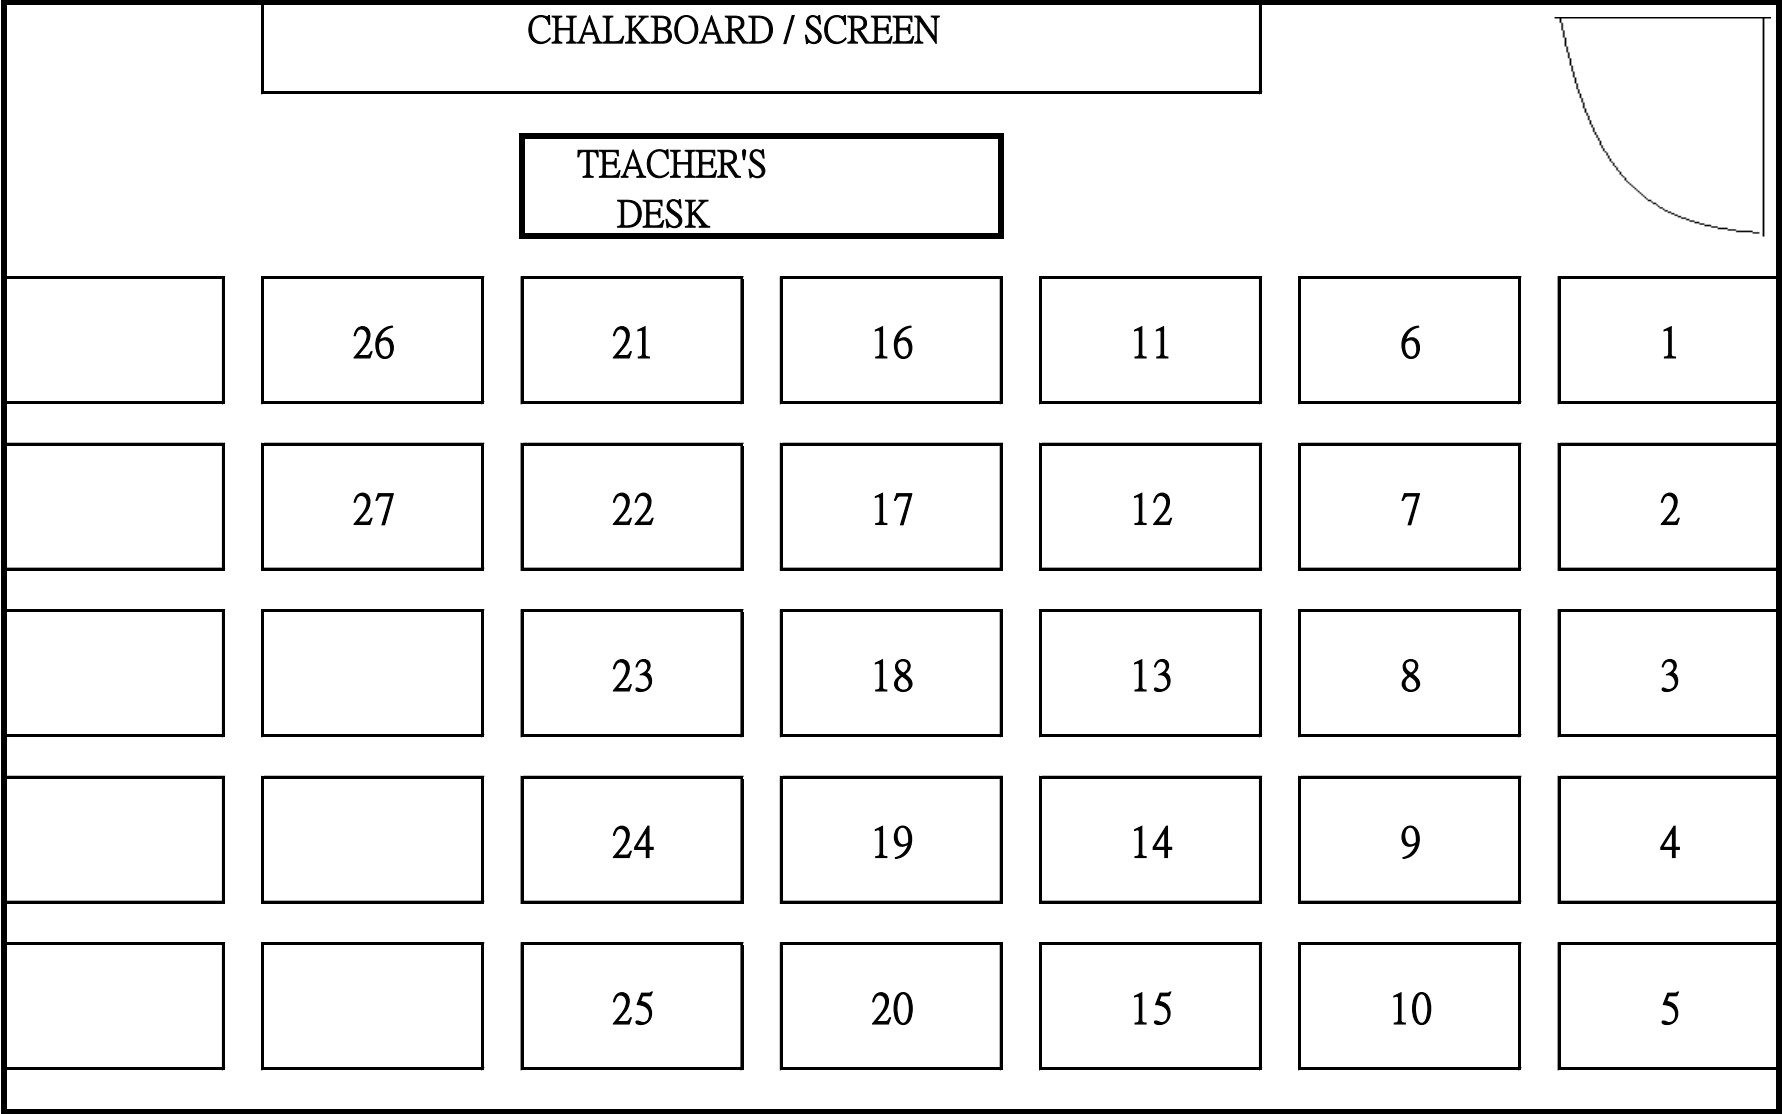

Class: 1C

Room No.: 303

SEATING PLAN OF CLASSROOM EXAMINATION CENTRE (2018-19)

Class: 1D

Room No.: 304

SEATING PLAN OF CLASSROOM EXAMINATION CENTRE (2018-19)

Class: 2A

Room No.: 201

SEATING PLAN OF CLASSROOM EXAMINATION CENTRE (2018-19)

Class: 2B

Room No.: 202

SEATING PLAN OF CLASSROOM EXAMINATION CENTRE (2018-19)

Class: 2C

Room No.: 203

SEATING PLAN OF CLASSROOM EXAMINATION CENTRE (2018-19)

Class: 2D

Room No.: 204

SEATING PLAN OF CLASSROOM EXAMINATION CENTRE (2018-19)

Class: 3A

Room No.: 101

SEATING PLAN OF CLASSROOM EXAMINATION CENTRE (2018-19)

Class: 3B

Room No.: 102