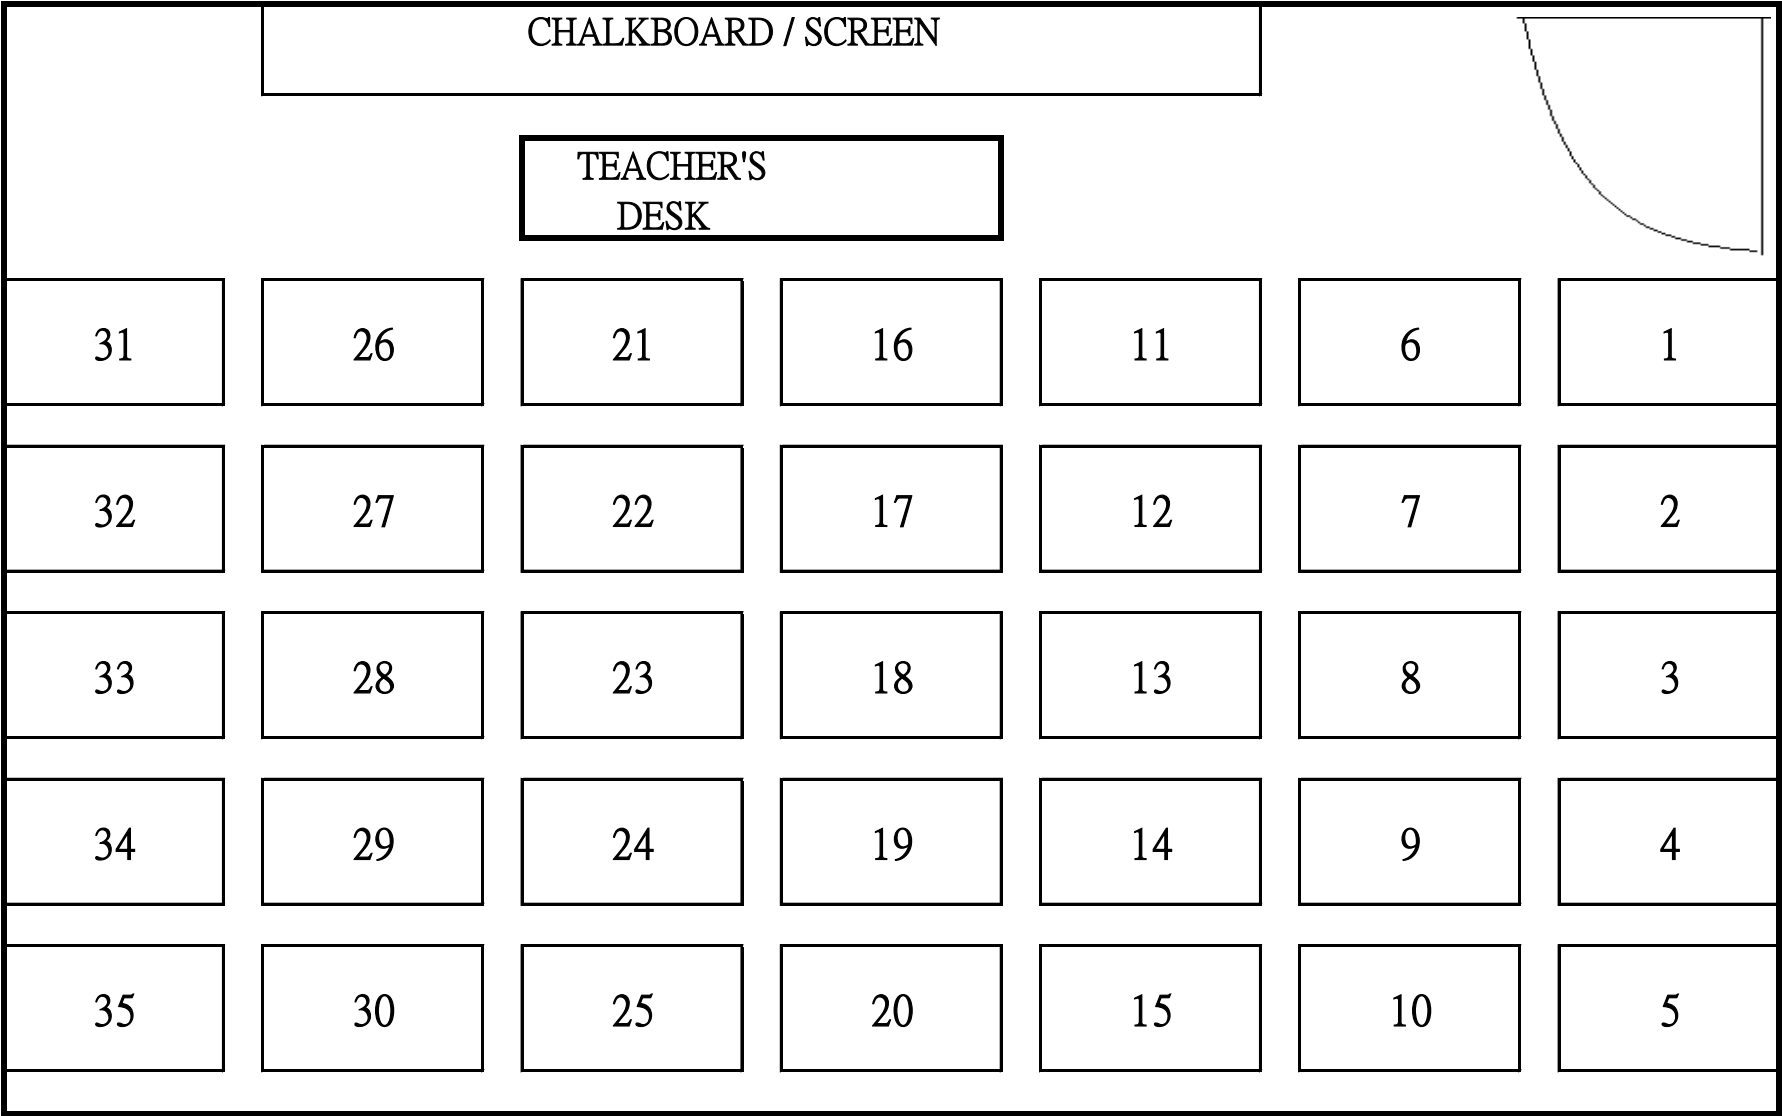

SEATING PLAN OF CLASSROOM EXAMINATION CENTRE (2018-19)

Class: 1A

Room No.: 301

SEATING PLAN OF CLASSROOM EXAMINATION CENTRE (2018-19)

Class: 1B

Room No.: 302

SEATING PLAN OF CLASSROOM EXAMINATION CENTRE (2018-19)

Class: 1C

Room No.: 303

SEATING PLAN OF CLASSROOM EXAMINATION CENTRE (2018-19)

Class: 1D

Room No.: 304

SEATING PLAN OF CLASSROOM EXAMINATION CENTRE (2018-19)

Class: 2A

Room No.: 201

SEATING PLAN OF CLASSROOM EXAMINATION CENTRE (2018-19)

Class: 2B

Room No.: 202

SEATING PLAN OF CLASSROOM EXAMINATION CENTRE (2018-19)

Class: 2C

Room No.: 203

SEATING PLAN OF CLASSROOM EXAMINATION CENTRE (2018-19)