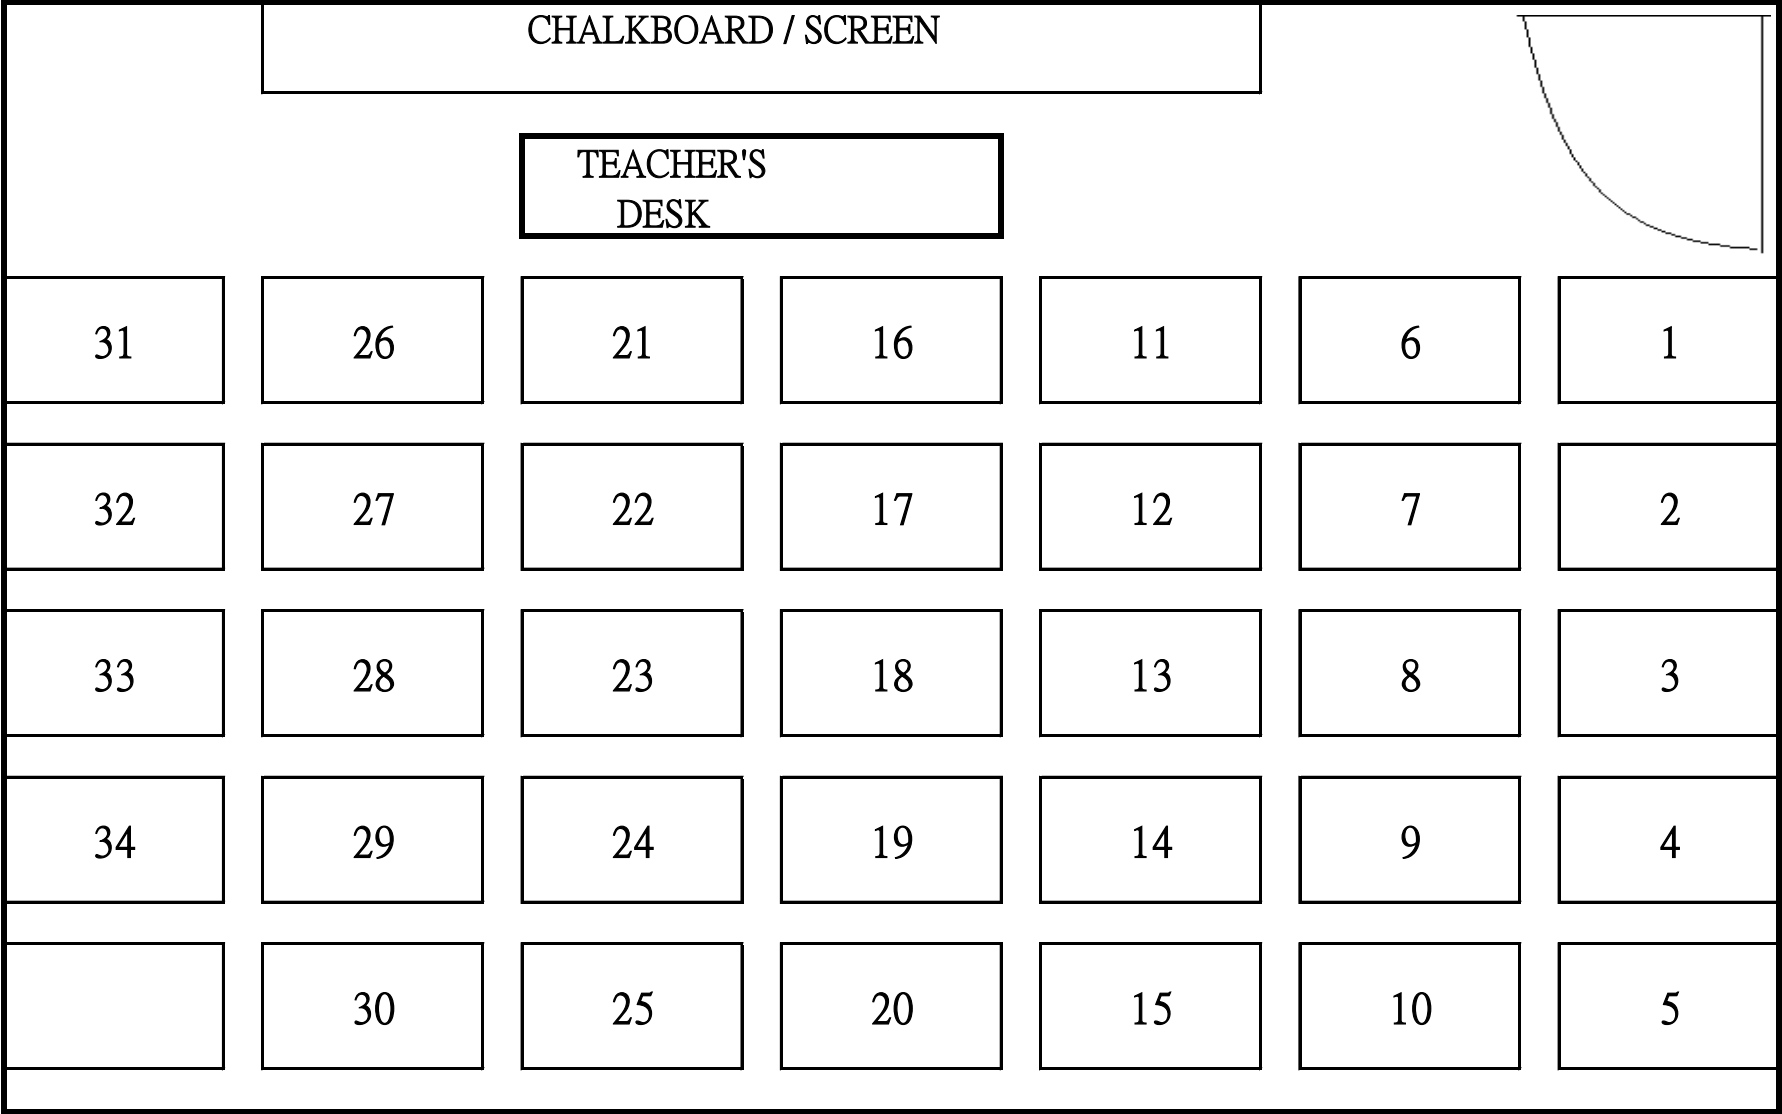

SEATING PLAN OF CLASSROOM EXAMINATION CENTRE (2017-18)

Class: 1A

Room No.: 301

SEATING PLAN OF CLASSROOM EXAMINATION CENTRE (2017-18)

Class: 1B

Room No.: 302

SEATING PLAN OF CLASSROOM EXAMINATION CENTRE (2017-18)

Class: 1C

Room No.: 303

SEATING PLAN OF CLASSROOM EXAMINATION CENTRE (2017-18)

Class: 1D

Room No.: 304

SEATING PLAN OF CLASSROOM EXAMINATION CENTRE (2017-18)

Class: 2A

Room No.: 201

SEATING PLAN OF CLASSROOM EXAMINATION CENTRE (2017-18)

Class: 2B

Room No.: 202

SEATING PLAN OF CLASSROOM EXAMINATION CENTRE (2017-18)

Class: 2C

Room No.: 203

SEATING PLAN OF CLASSROOM EXAMINATION CENTRE (2017-18)