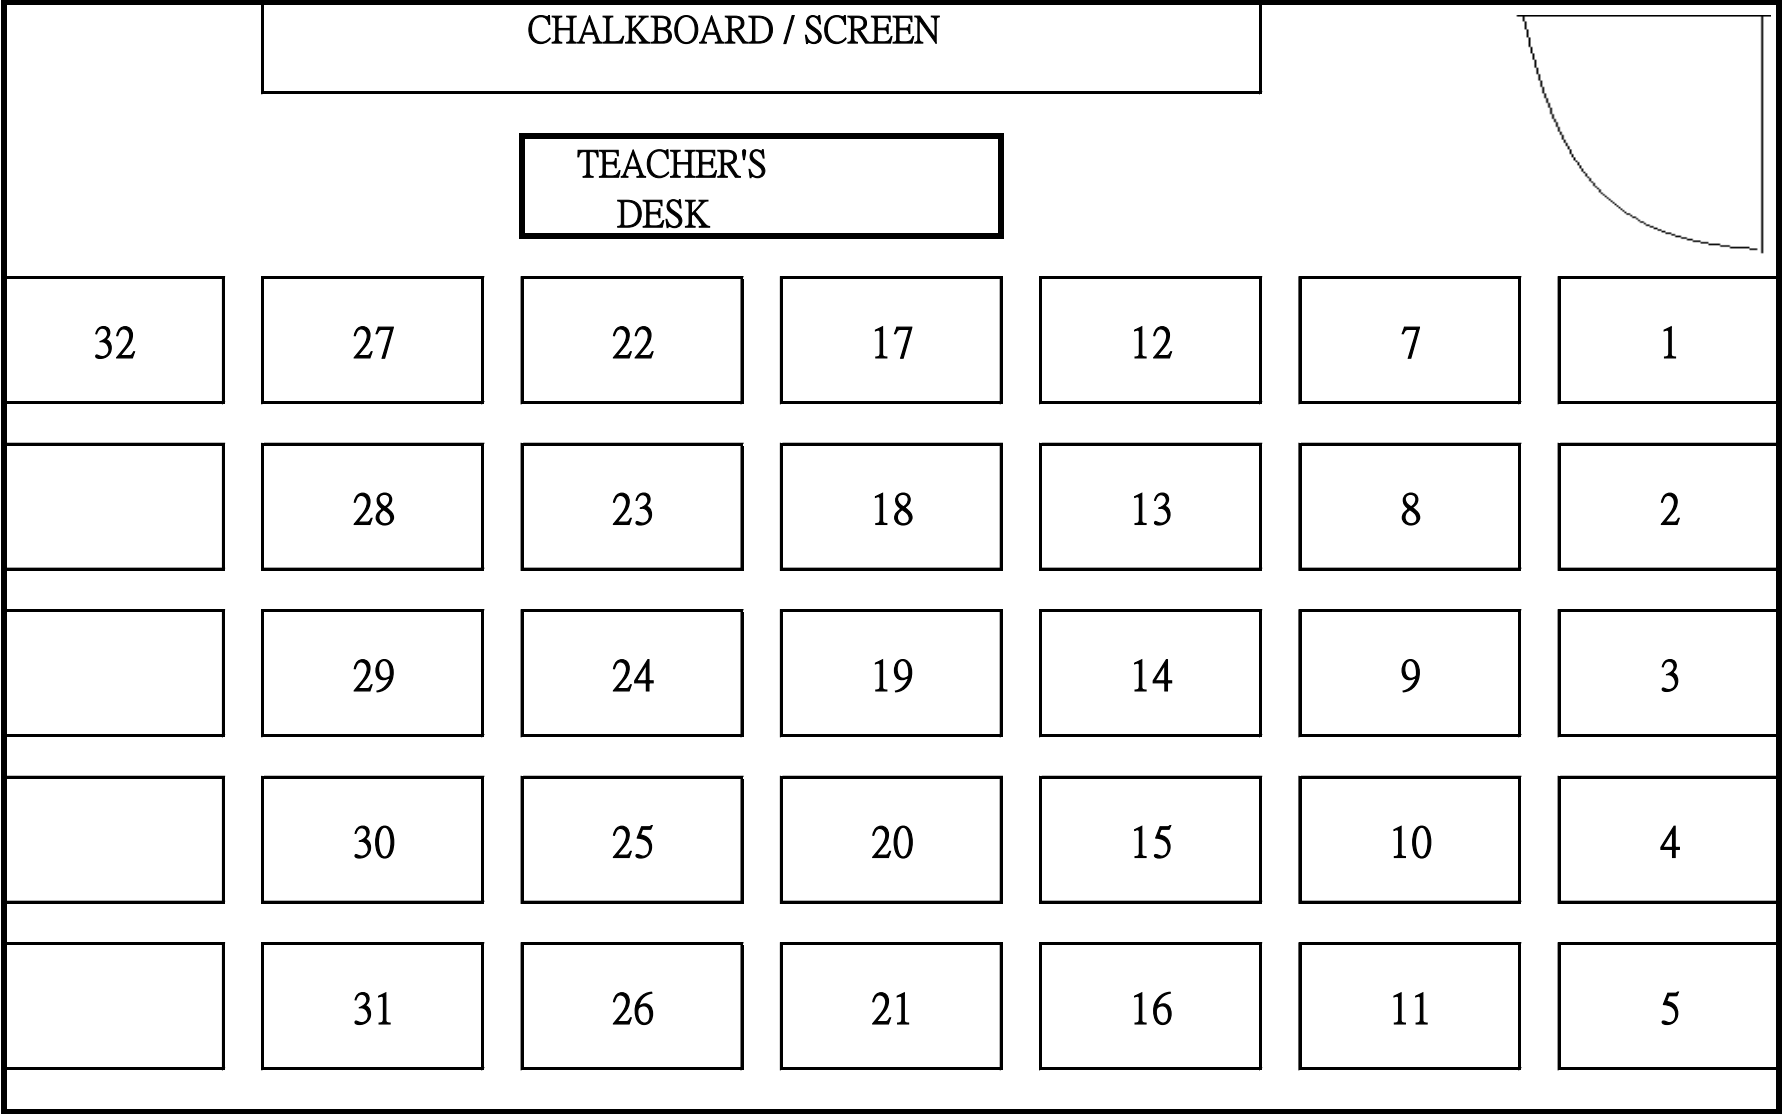

SEATING PLAN OF CLASSROOM EXAMINATION CENTRE (2017-18)

Class: 1A

Room No.: 301

SEATING PLAN OF CLASSROOM EXAMINATION CENTRE (2017-18)

Class: 1B

Room No.: 302

SEATING PLAN OF CLASSROOM EXAMINATION CENTRE (2017-18)

Class: 1C

Room No.: 303

SEATING PLAN OF CLASSROOM EXAMINATION CENTRE (2017-18)

Class: 1D

Room No.: 304

SEATING PLAN OF CLASSROOM EXAMINATION CENTRE (2017-18)

Class: 2A

Room No.: 201

SEATING PLAN OF CLASSROOM EXAMINATION CENTRE (2017-18)

Class: 2B

Room No.: 202

SEATING PLAN OF CLASSROOM EXAMINATION CENTRE (2017-18)

Class: 2C

Room No.: 203

SEATING PLAN OF CLASSROOM EXAMINATION CENTRE (2017-18)