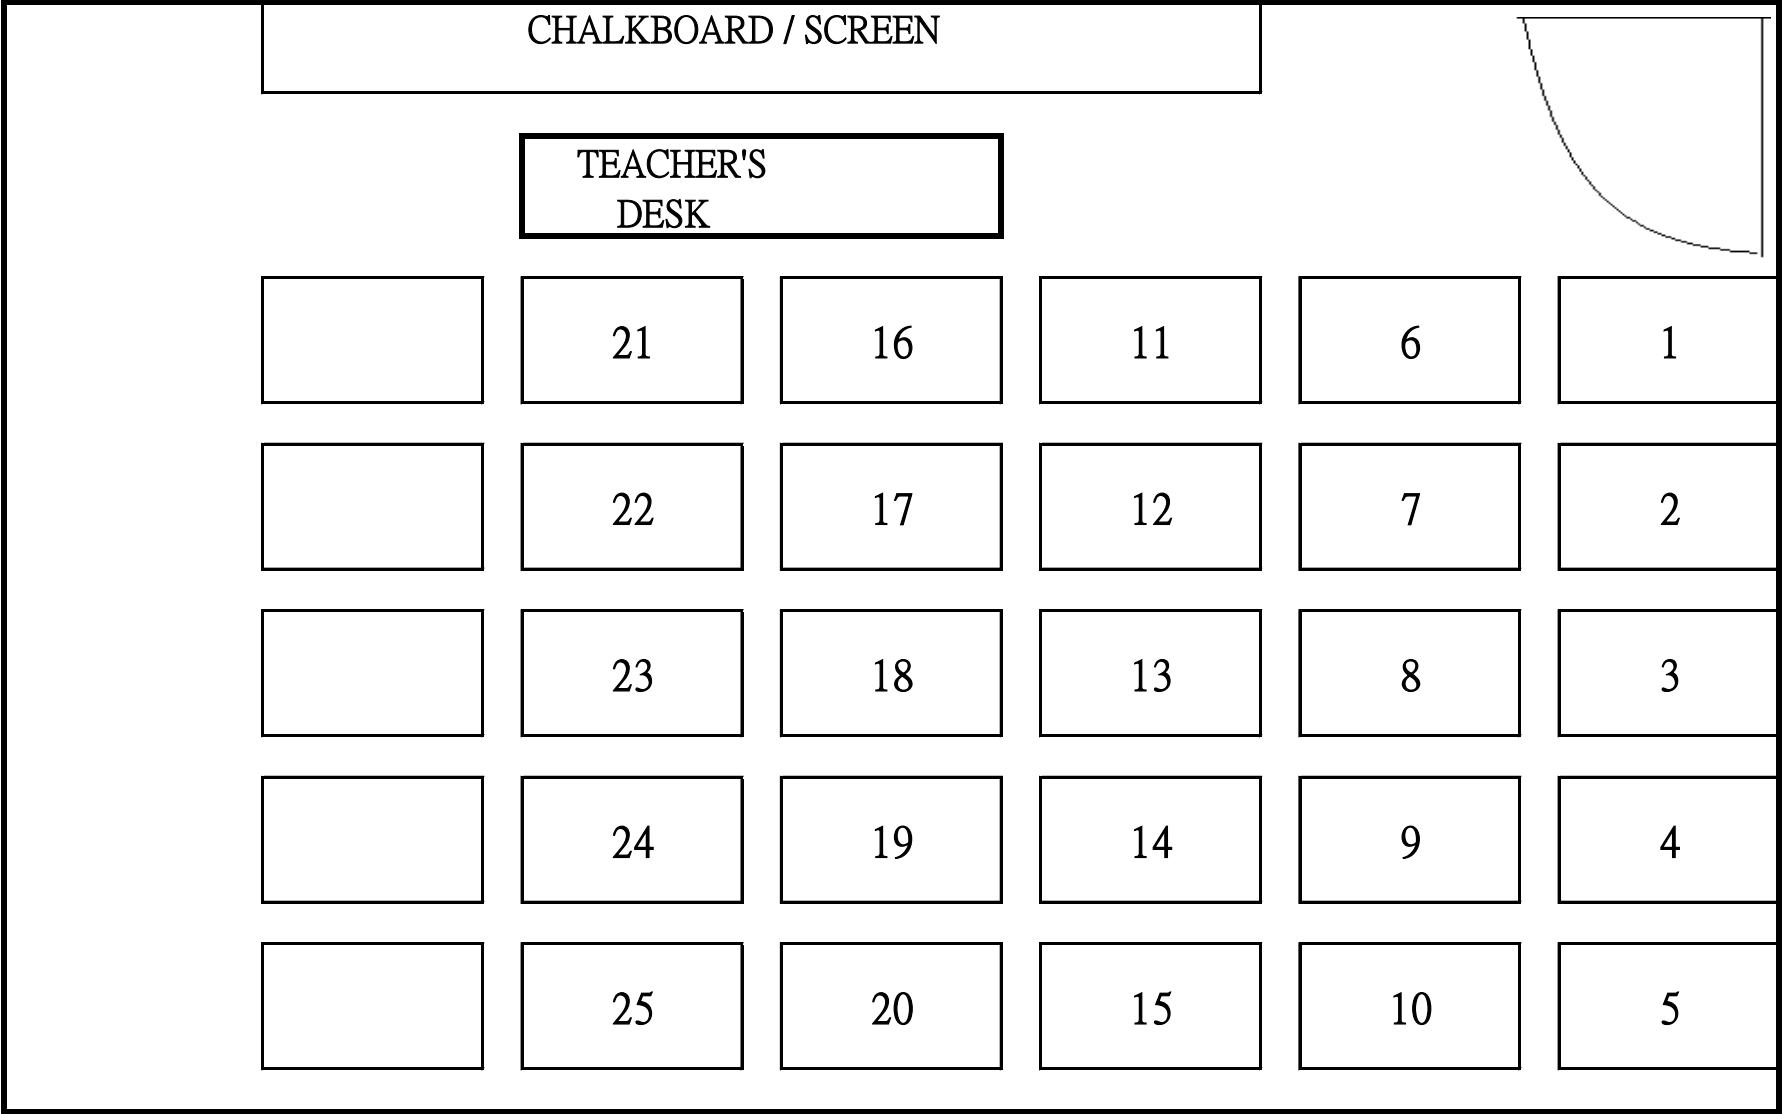

SEATING PLAN OF CLASSROOM EXAMINATION CENTRE (2017-18)

Class: 3C

Room No.: 103

SEATING PLAN OF CLASSROOM EXAMINATION CENTRE (2017-18)

Class: 3D

Room No.: 104

SEATING PLAN OF CLASSROOM EXAMINATION CENTRE (2017-18)

Class: 4C

Room No.: 205

SEATING PLAN OF CLASSROOM EXAMINATION CENTRE (2017-18)

Class: 4D

Room No.: 206

SEATING PLAN OF CLASSROOM EXAMINATION CENTRE (2017-18)

Class: 5C

Room No.: 105

SEATING PLAN OF CLASSROOM EXAMINATION CENTRE (2017-18)

Class: 5D

Room No.: 106

SEATING PLAN OF CLASSROOM EXAMINATION CENTRE (2017-18)

Class: 4A

Room No.: 314

SEATING PLAN OF CLASSROOM EXAMINATION CENTRE (2017-18)