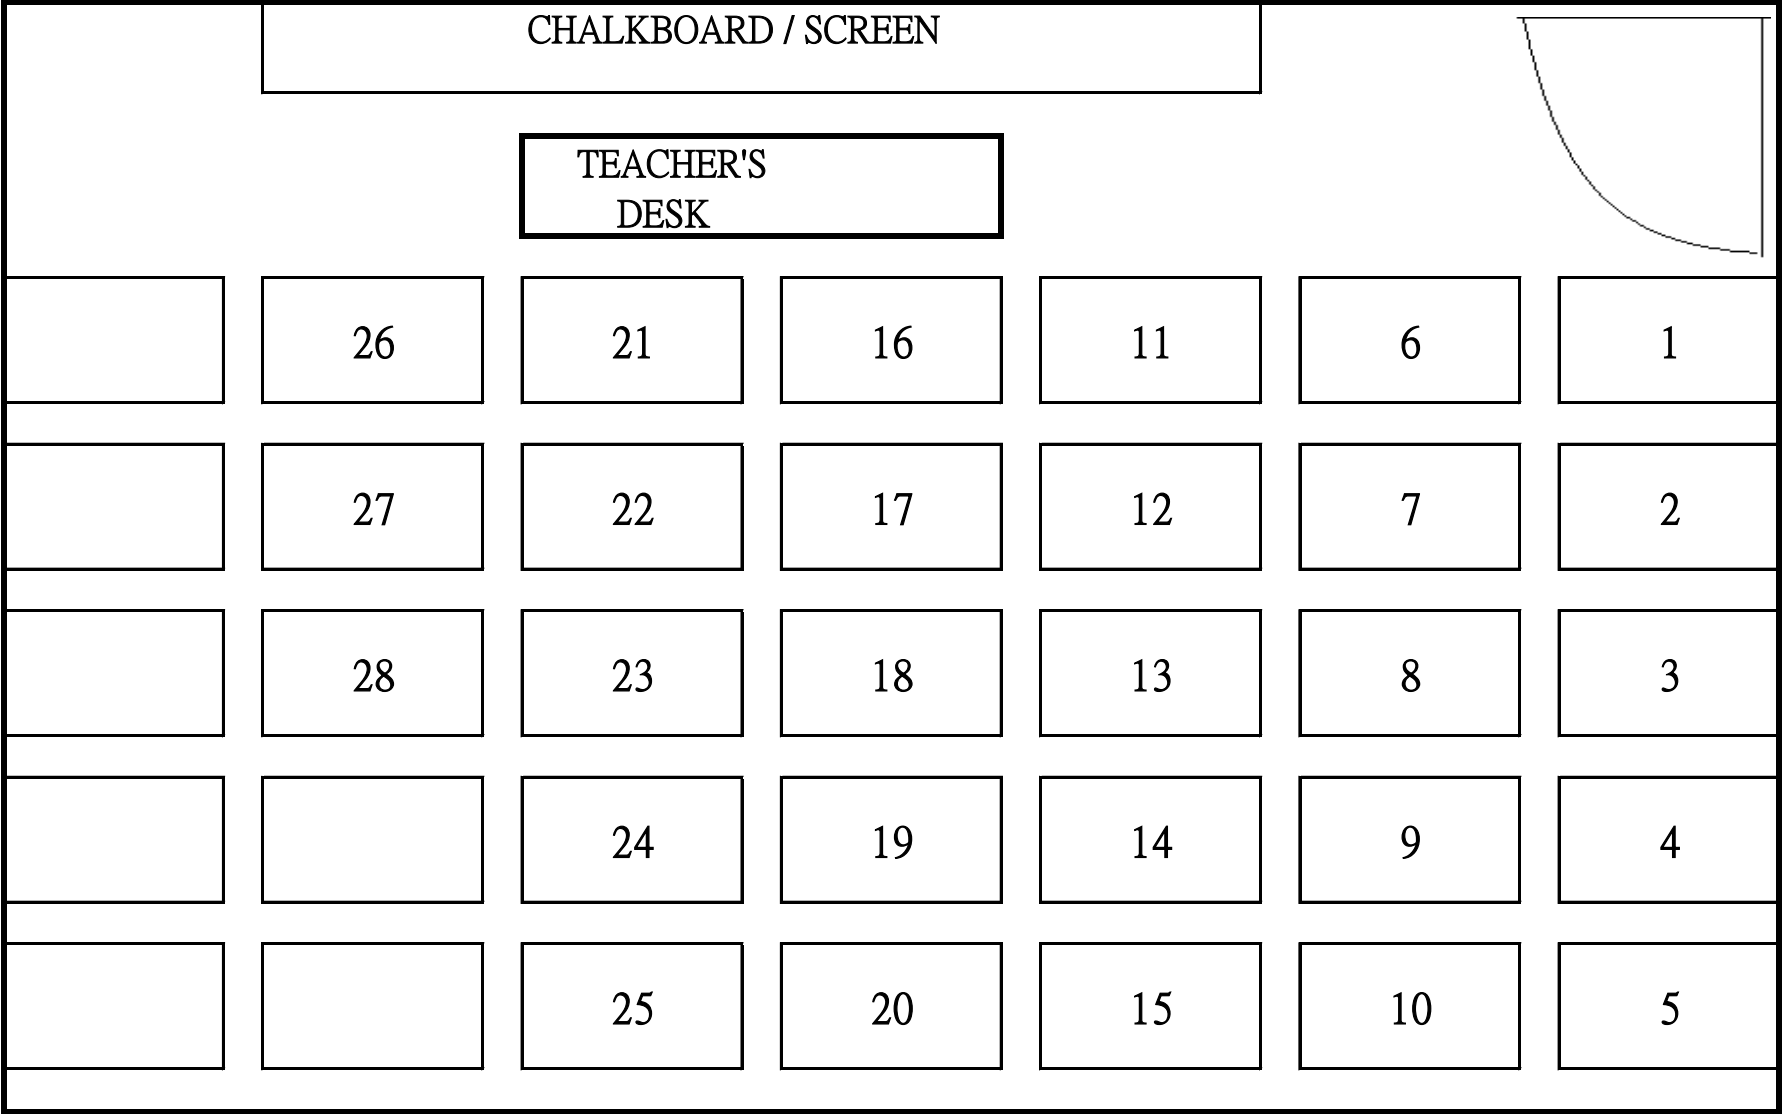

Class: 2D

Room No.: 204

SEATING PLAN OF CLASSROOM EXAMINATION CENTRE (2017-18)

Class: 3A

Room No.: 101

SEATING PLAN OF CLASSROOM EXAMINATION CENTRE (2017-18)

Class: 3B

Room No.: 102

SEATING PLAN OF CLASSROOM EXAMINATION CENTRE (2017-18)

Class: 3C

Room No.: 103

SEATING PLAN OF CLASSROOM EXAMINATION CENTRE (2017-18)

Class: 3D

Room No.: 104

SEATING PLAN OF CLASSROOM EXAMINATION CENTRE (2017-18)

Class: 4C

Room No.: 205

SEATING PLAN OF CLASSROOM EXAMINATION CENTRE (2017-18)

Class: 4D

Room No.: 206

SEATING PLAN OF CLASSROOM EXAMINATION CENTRE (2017-18)

Class: 5C

Room No.: 105