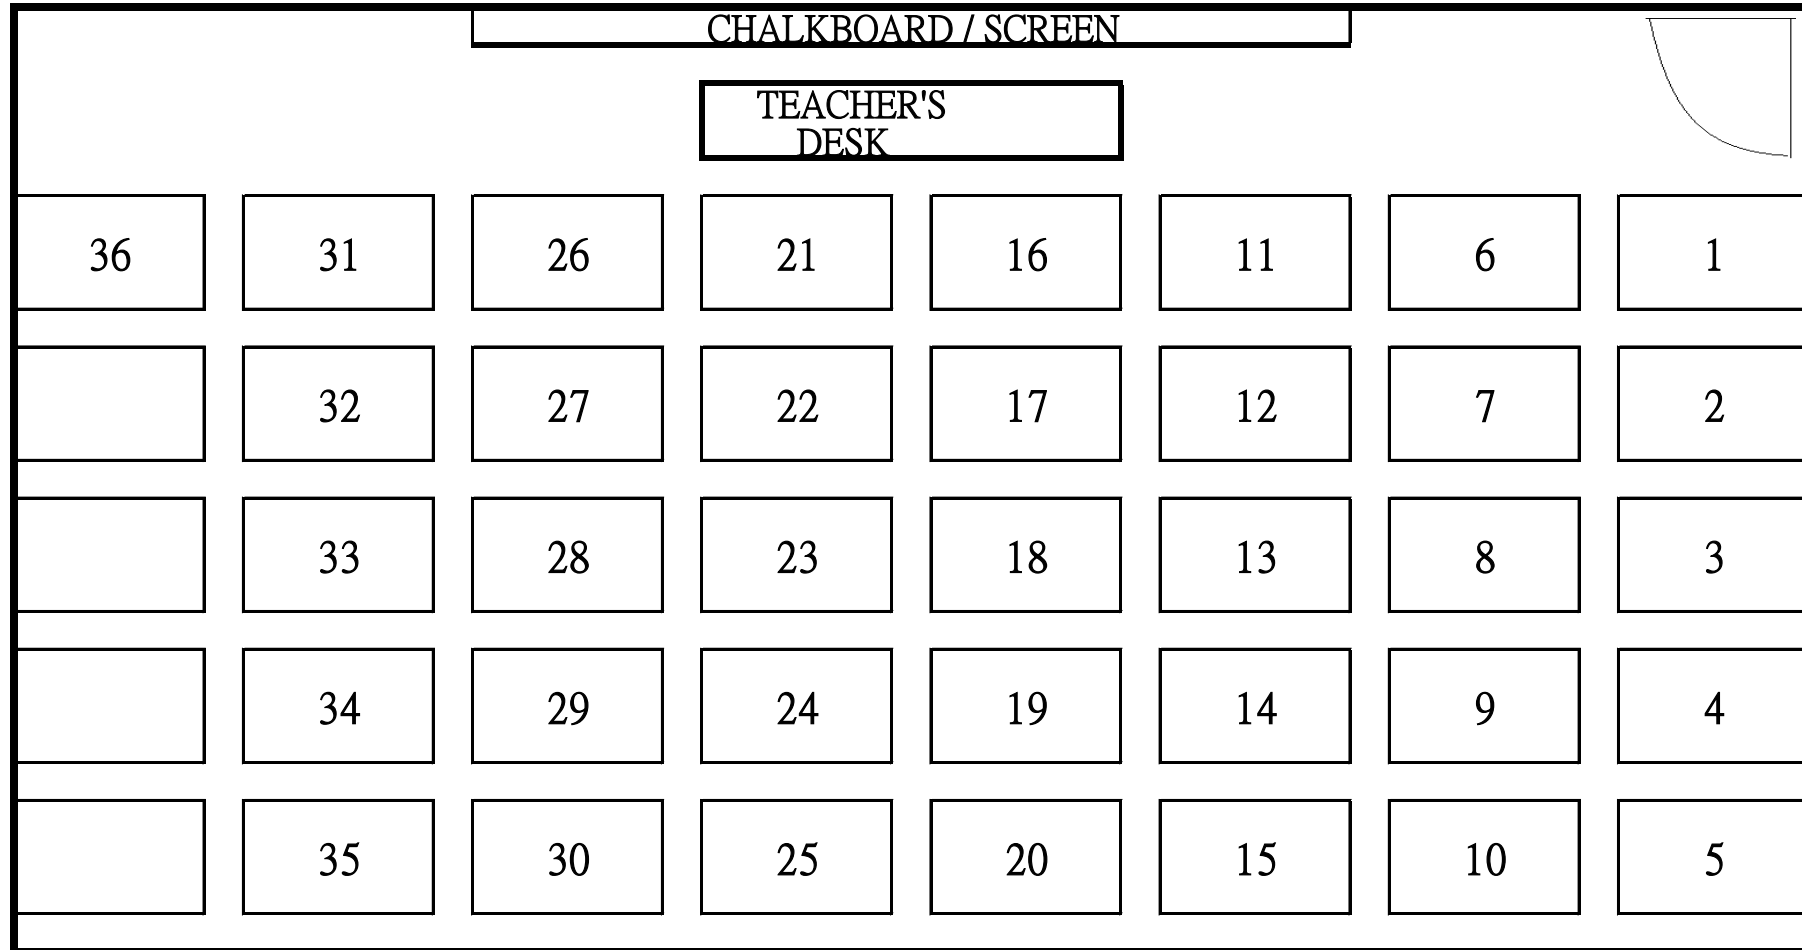

Class: 2D

Room No.: 204

SEATING PLAN OF CLASSROOM EXAMINATION CENTRE (2017-18)

Class: 3A

Room No.: 101

SEATING PLAN OF CLASSROOM EXAMINATION CENTRE (2017-18)

Class: 3B

Room No.: 102

SEATING PLAN OF CLASSROOM EXAMINATION CENTRE (2017-18)

Class: 3C

Room No.: 103

SEATING PLAN OF CLASSROOM EXAMINATION CENTRE (2017-18)

Class: 3D

Room No.: 104

SEATING PLAN OF CLASSROOM EXAMINATION CENTRE (2017-18)

Class: 4C

Room No.: 205

SEATING PLAN OF CLASSROOM EXAMINATION CENTRE (2017-18)

Class: 4D

Room No.: 206

SEATING PLAN OF CLASSROOM EXAMINATION CENTRE (2017-18)

Class: 5C

Room No.: 105