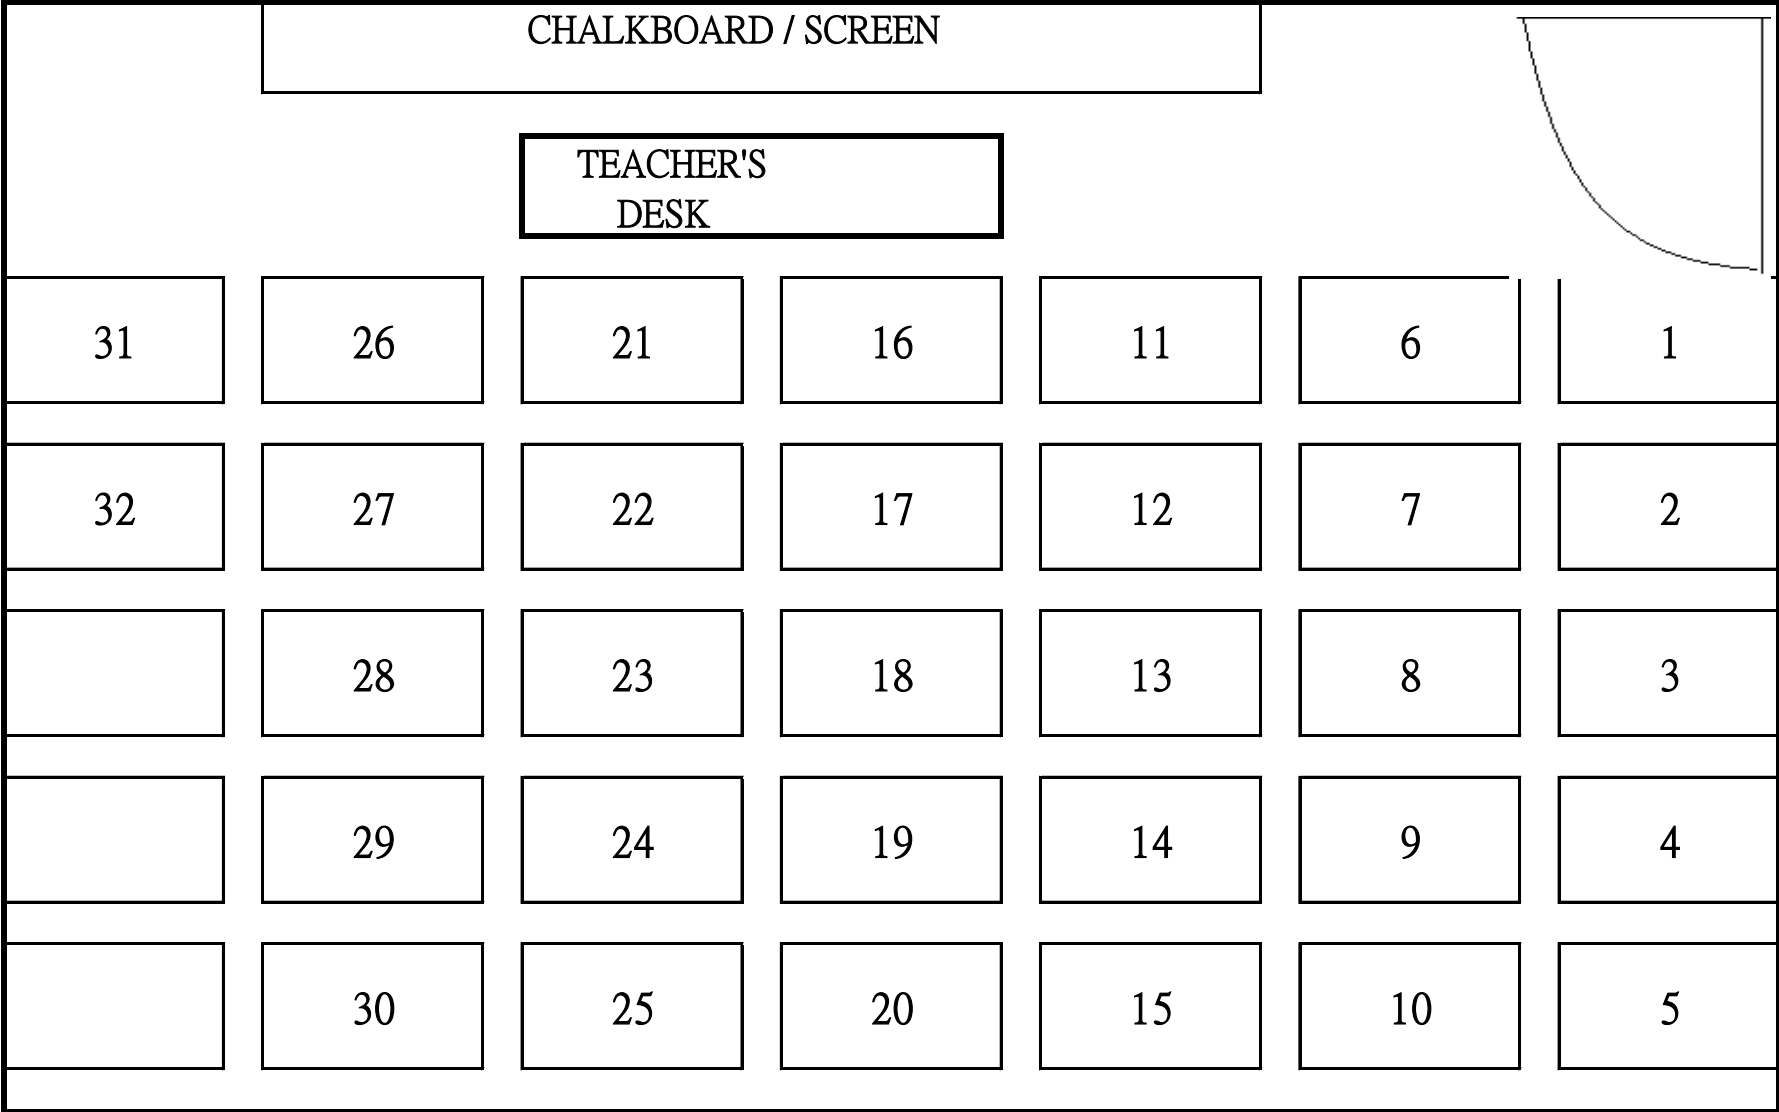

SEATING PLAN OF CLASSROOM EXAMINATION CENTRE (2017-18)

Class: 1A

Room No.: 301

SEATING PLAN OF CLASSROOM EXAMINATION CENTRE (2017-18)

Class: 1B

Room No.: 302

SEATING PLAN OF CLASSROOM EXAMINATION CENTRE (2017-18)

Class: 1C

Room No.: 303

SEATING PLAN OF CLASSROOM EXAMINATION CENTRE (2017-18)

Class: 1D

Room No.: 304

SEATING PLAN OF CLASSROOM EXAMINATION CENTRE (2017-18)

Class: 2A

Room No.: 201

SEATING PLAN OF CLASSROOM EXAMINATION CENTRE (2017-18)

Class: 2B

Room No.: 202

SEATING PLAN OF CLASSROOM EXAMINATION CENTRE (2017-18)

Class: 2C

Room No.: 203

SEATING PLAN OF CLASSROOM EXAMINATION CENTRE (2017-18)