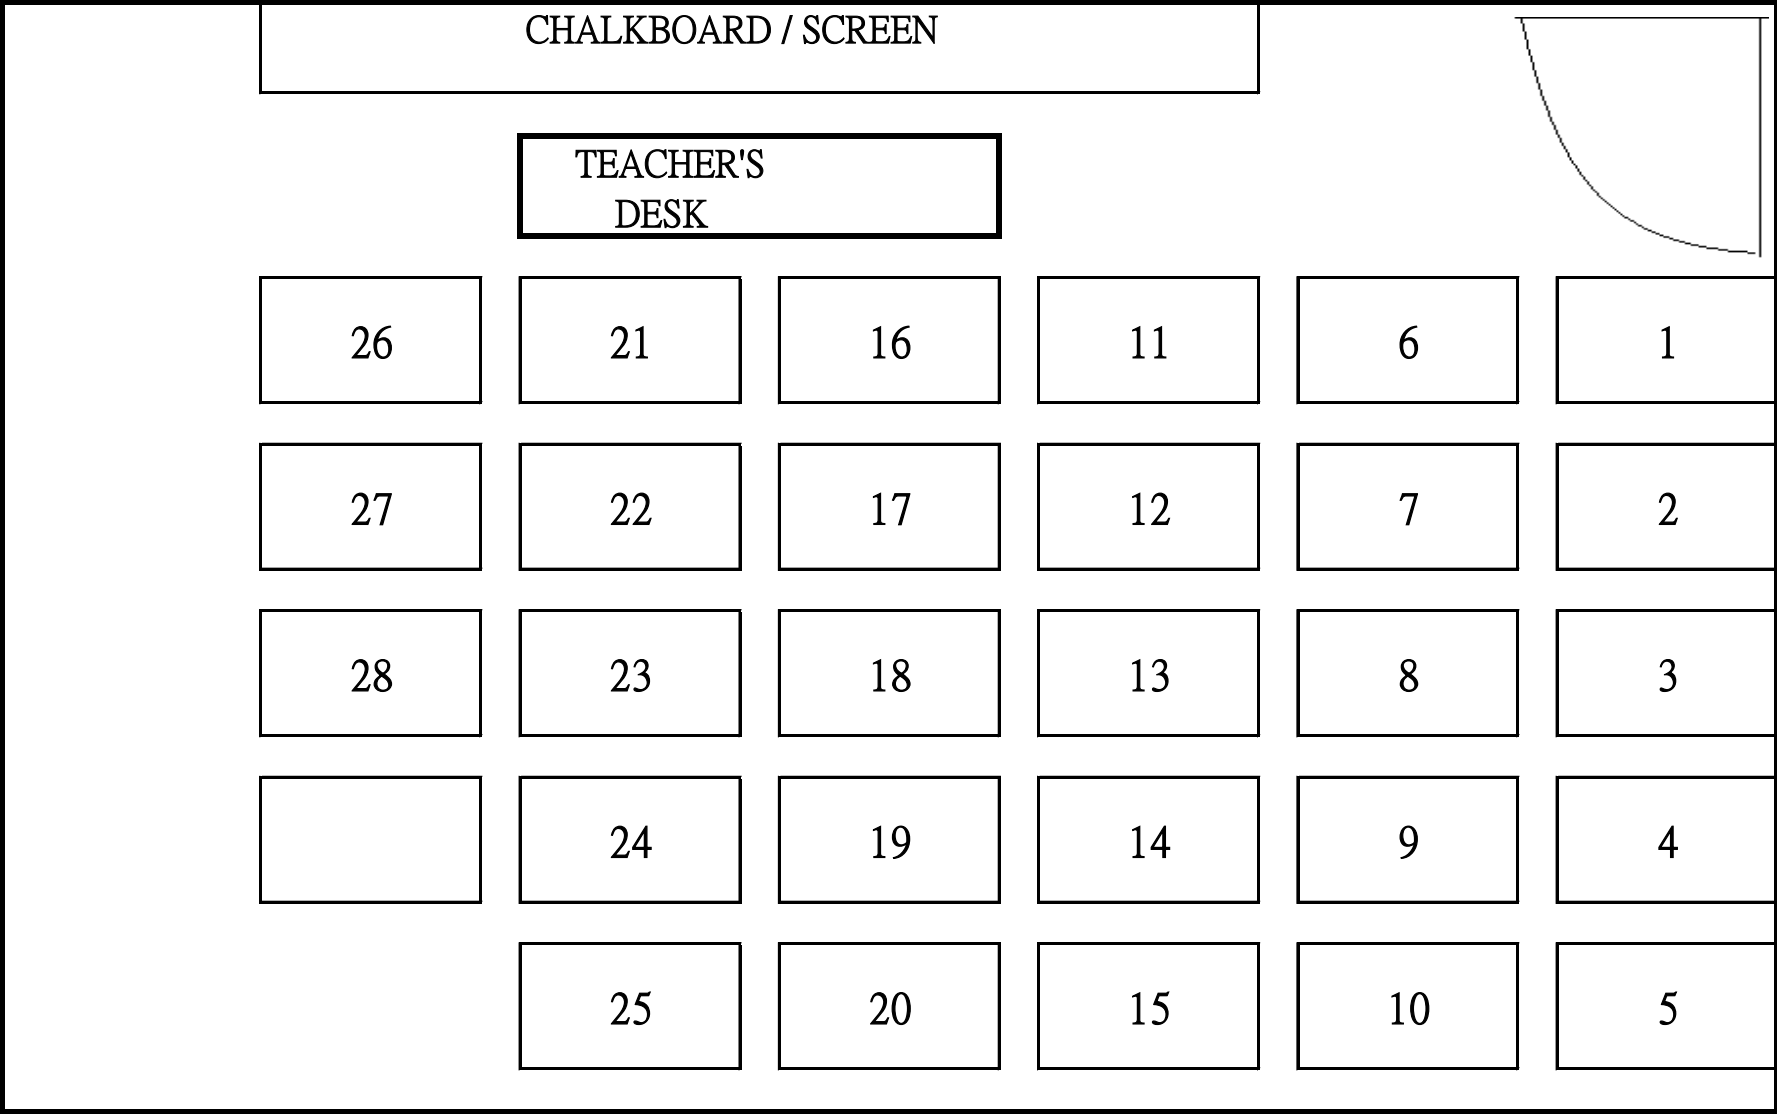

SEATING PLAN OF CLASSROOM EXAMINATION CENTRE (2017-18)

Class: 3C

Room No.: 103

SEATING PLAN OF CLASSROOM EXAMINATION CENTRE (2017-18)

Class: 3D

Room No.: 104

SEATING PLAN OF CLASSROOM EXAMINATION CENTRE (2017-18)

Class: 4C

Room No.: 205

SEATING PLAN OF CLASSROOM EXAMINATION CENTRE (2017-18)

Class: 4D

Room No.: 206

SEATING PLAN OF CLASSROOM EXAMINATION CENTRE (2017-18)

Class: 5C

Room No.: 105

SEATING PLAN OF CLASSROOM EXAMINATION CENTRE (2017-18)

Class: 5D

Room No.: 106

SEATING PLAN OF CLASSROOM EXAMINATION CENTRE (2017-18)

Class: 4A

Room No.: 314

SEATING PLAN OF CLASSROOM EXAMINATION CENTRE (2017-18)