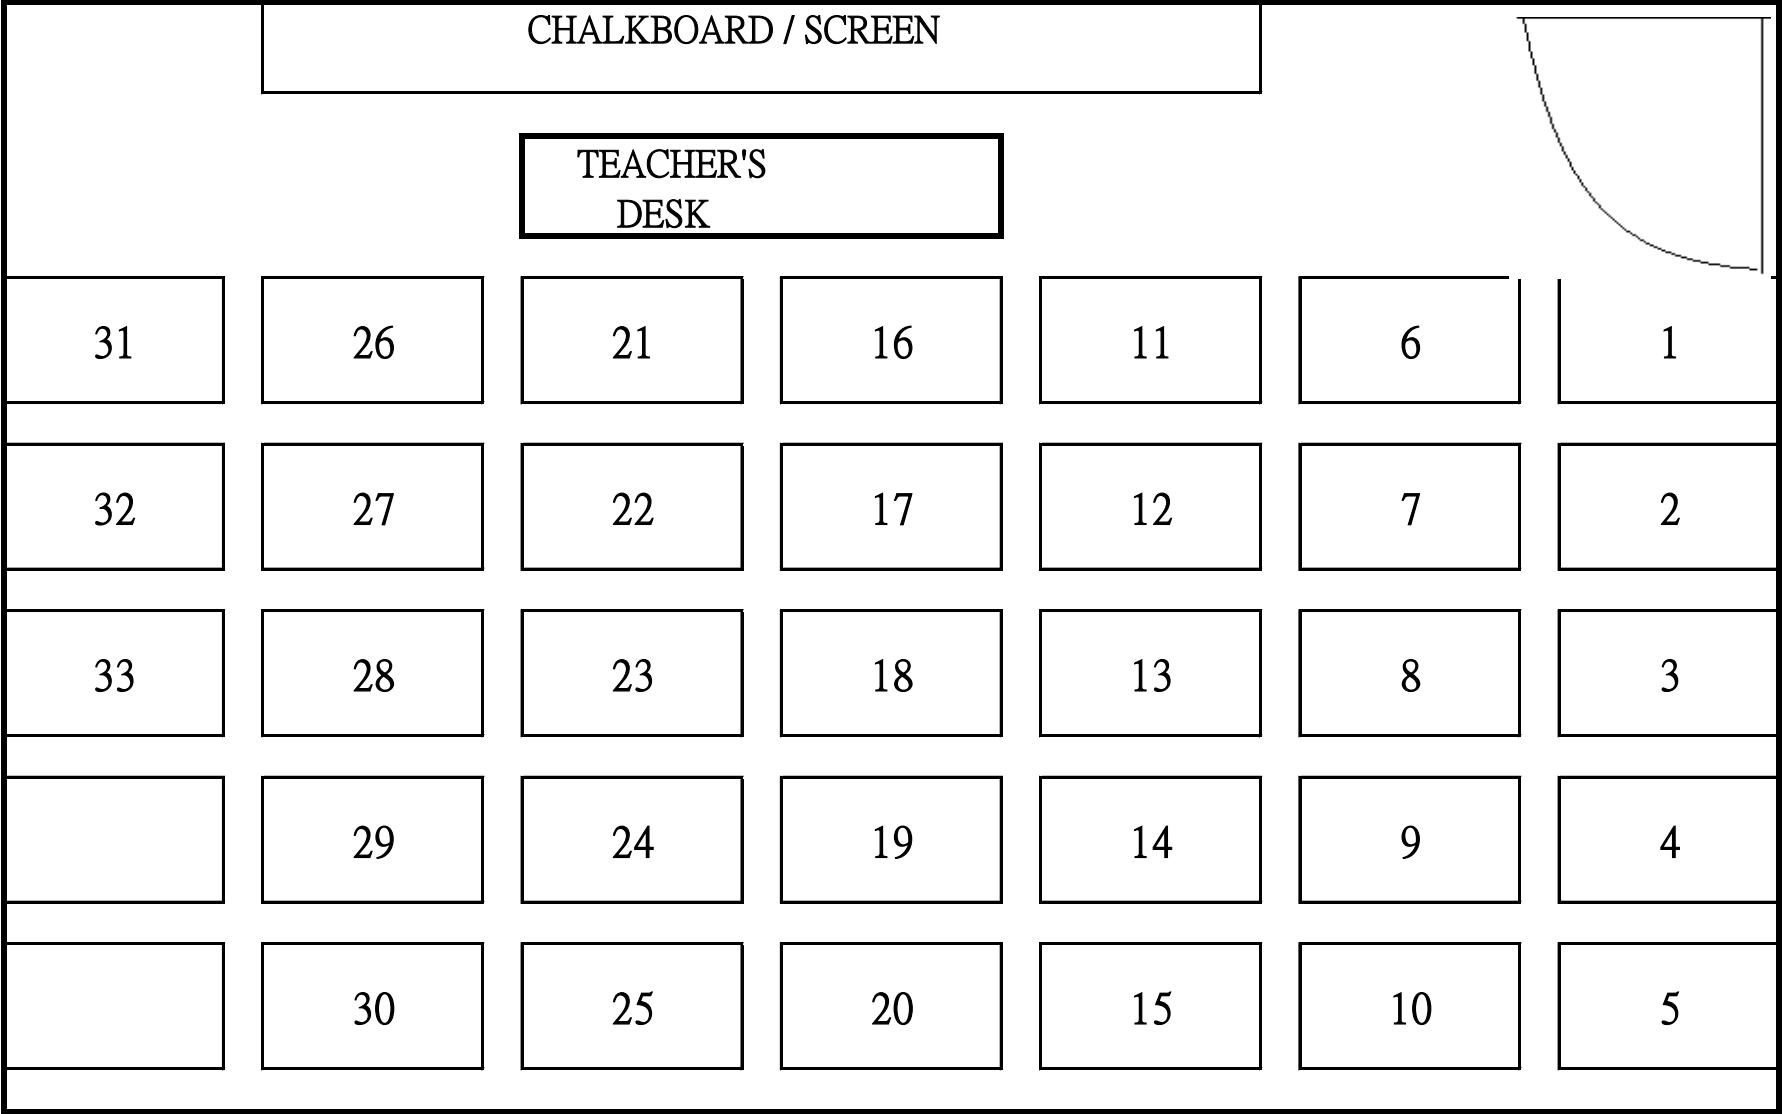

SEATING PLAN OF CLASSROOM EXAMINATION CENTRE (2017-18)

Class: 2B

Room No.: 202

SEATING PLAN OF CLASSROOM EXAMINATION CENTRE (2017-18)

Class: 2C

Room No.: 203

SEATING PLAN OF CLASSROOM EXAMINATION CENTRE (2017-18)

Class: 2D

Room No.: 204

SEATING PLAN OF CLASSROOM EXAMINATION CENTRE (2017-18)

Class: 3A

Room No.: 101

SEATING PLAN OF CLASSROOM EXAMINATION CENTRE (2017-18)

Class: 3B

Room No.: 102

SEATING PLAN OF CLASSROOM EXAMINATION CENTRE (2017-18)

Class: 3C

Room No.: 103

SEATING PLAN OF CLASSROOM EXAMINATION CENTRE (2017-18)

Class: 3D

Room No.: 104

SEATING PLAN OF CLASSROOM EXAMINATION CENTRE (2017-18)