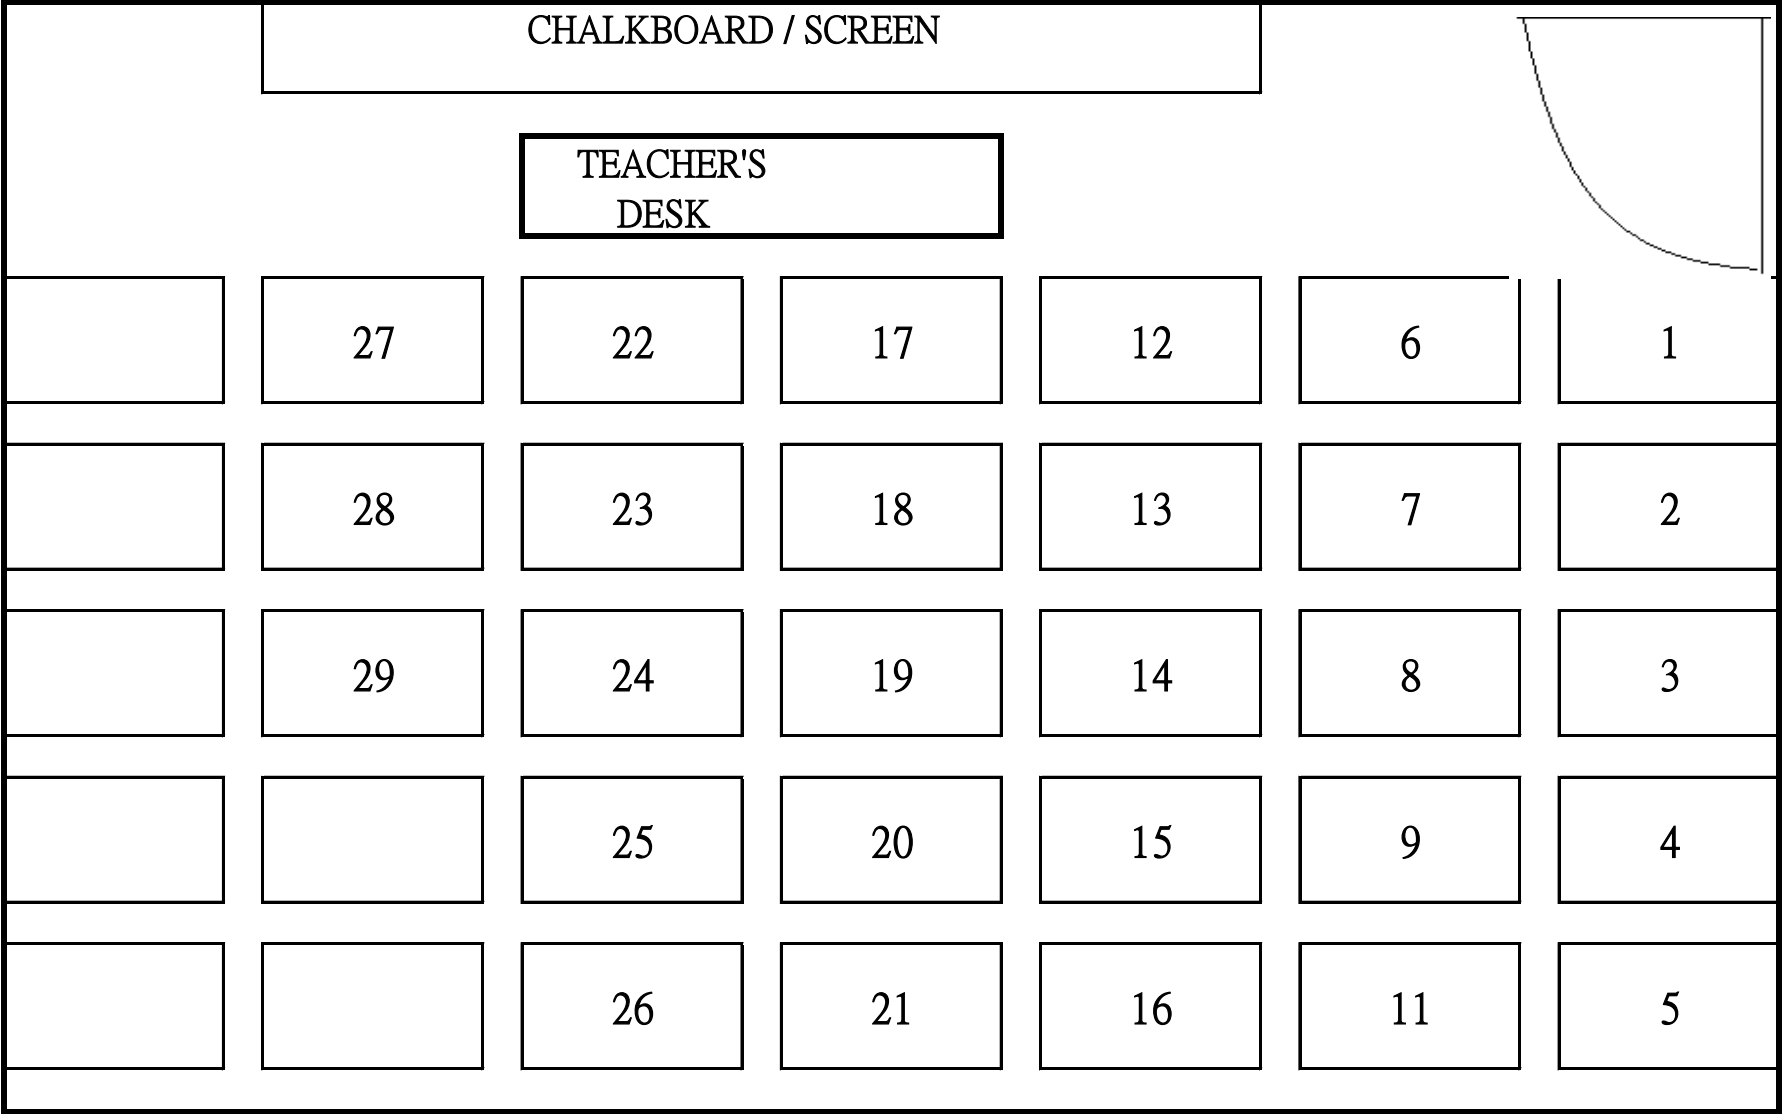

Class: 1C

Room No.: 303

SEATING PLAN OF CLASSROOM EXAMINATION CENTRE (2017-18)

Class: 1D

Room No.: 304

SEATING PLAN OF CLASSROOM EXAMINATION CENTRE (2017-18)

Class: 2A

Room No.: 201

SEATING PLAN OF CLASSROOM EXAMINATION CENTRE (2017-18)

Class: 2B

Room No.: 202

SEATING PLAN OF CLASSROOM EXAMINATION CENTRE (2017-18)

Class: 2C

Room No.: 203

SEATING PLAN OF CLASSROOM EXAMINATION CENTRE (2017-18)

Class: 2D

Room No.: 204

SEATING PLAN OF CLASSROOM EXAMINATION CENTRE (2017-18)

Class: 3A

Room No.: 101

SEATING PLAN OF CLASSROOM EXAMINATION CENTRE (2017-18)

Class: 3B

Room No.: 102