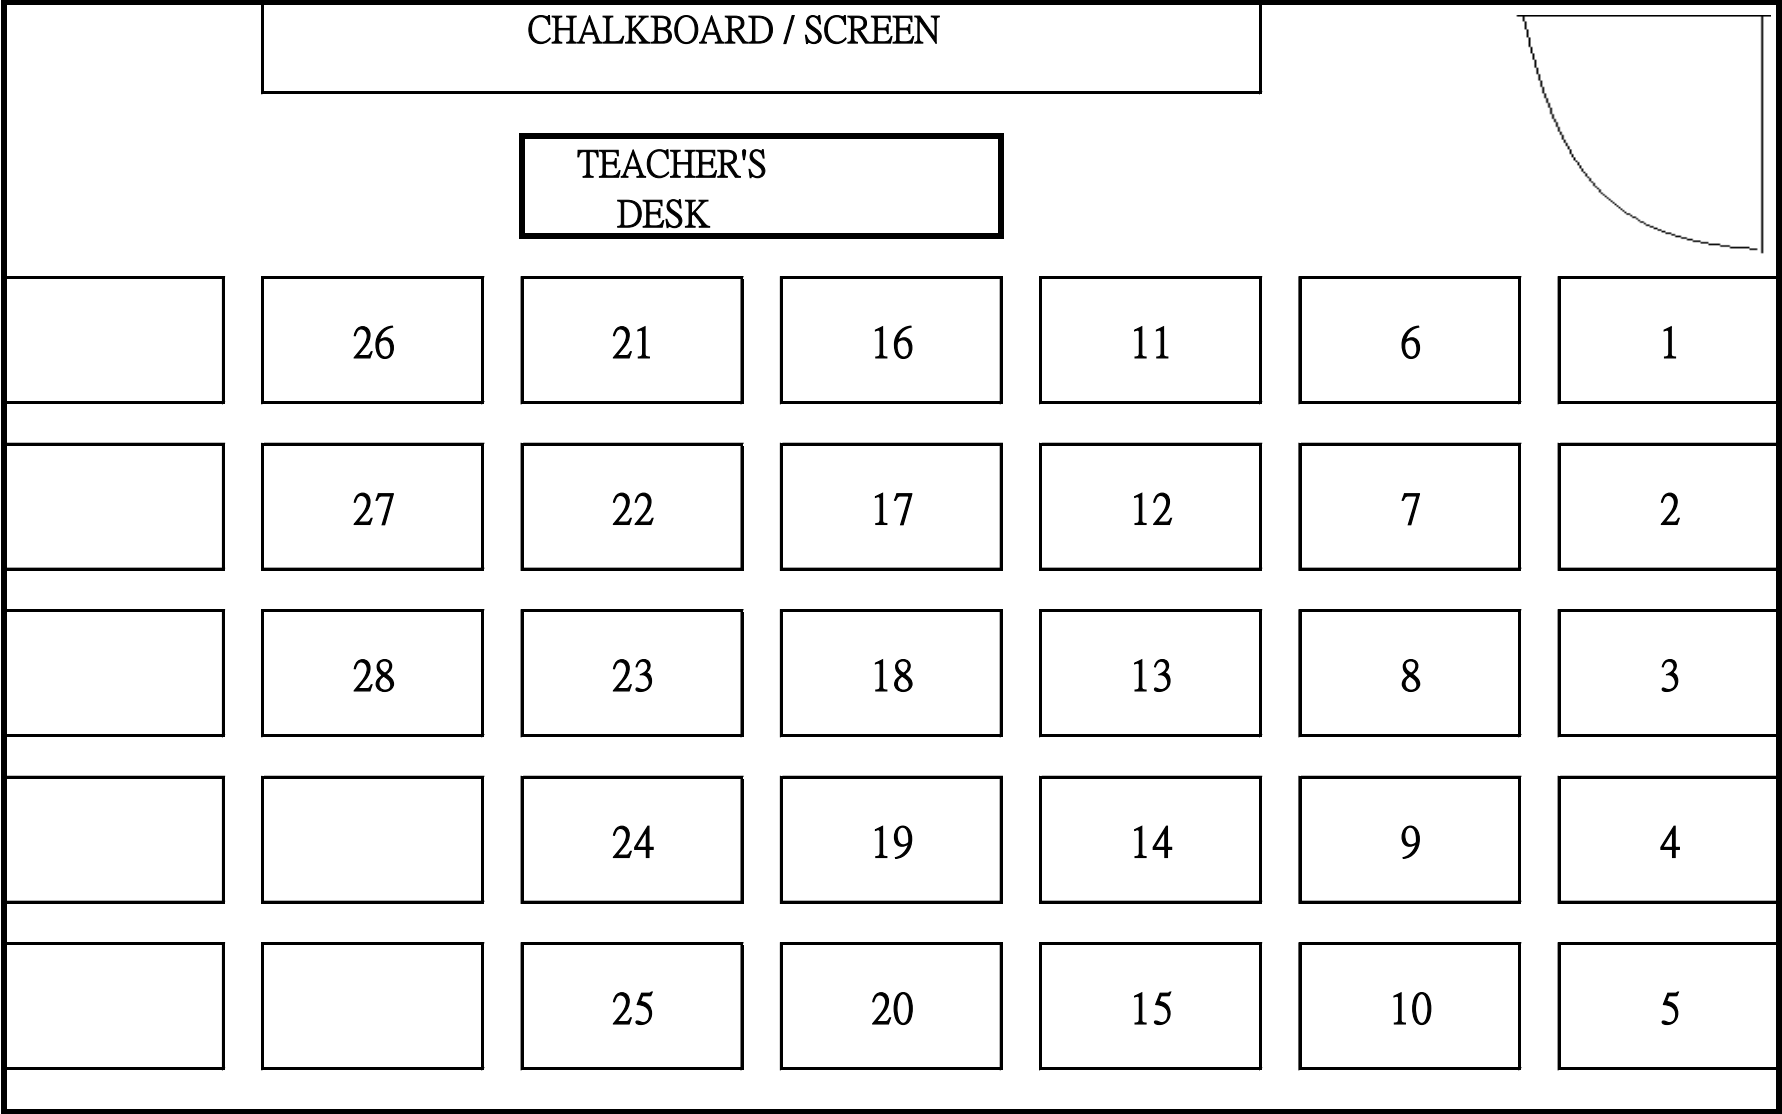

SEATING PLAN OF CLASSROOM EXAMINATION CENTRE (2017-18)

Class: 1A

Room No.: 301

SEATING PLAN OF CLASSROOM EXAMINATION CENTRE (2017-18)

Class: 1B

Room No.: 302

SEATING PLAN OF CLASSROOM EXAMINATION CENTRE (2017-18)

Class: 1C

Room No.: 303

SEATING PLAN OF CLASSROOM EXAMINATION CENTRE (2017-18)

Class: 1D

Room No.: 304

SEATING PLAN OF CLASSROOM EXAMINATION CENTRE (2017-18)

Class: 2A

Room No.: 201

SEATING PLAN OF CLASSROOM EXAMINATION CENTRE (2017-18)

Class: 2B

Room No.: 202

SEATING PLAN OF CLASSROOM EXAMINATION CENTRE (2017-18)

Class: 2C

Room No.: 203

SEATING PLAN OF CLASSROOM EXAMINATION CENTRE (2017-18)