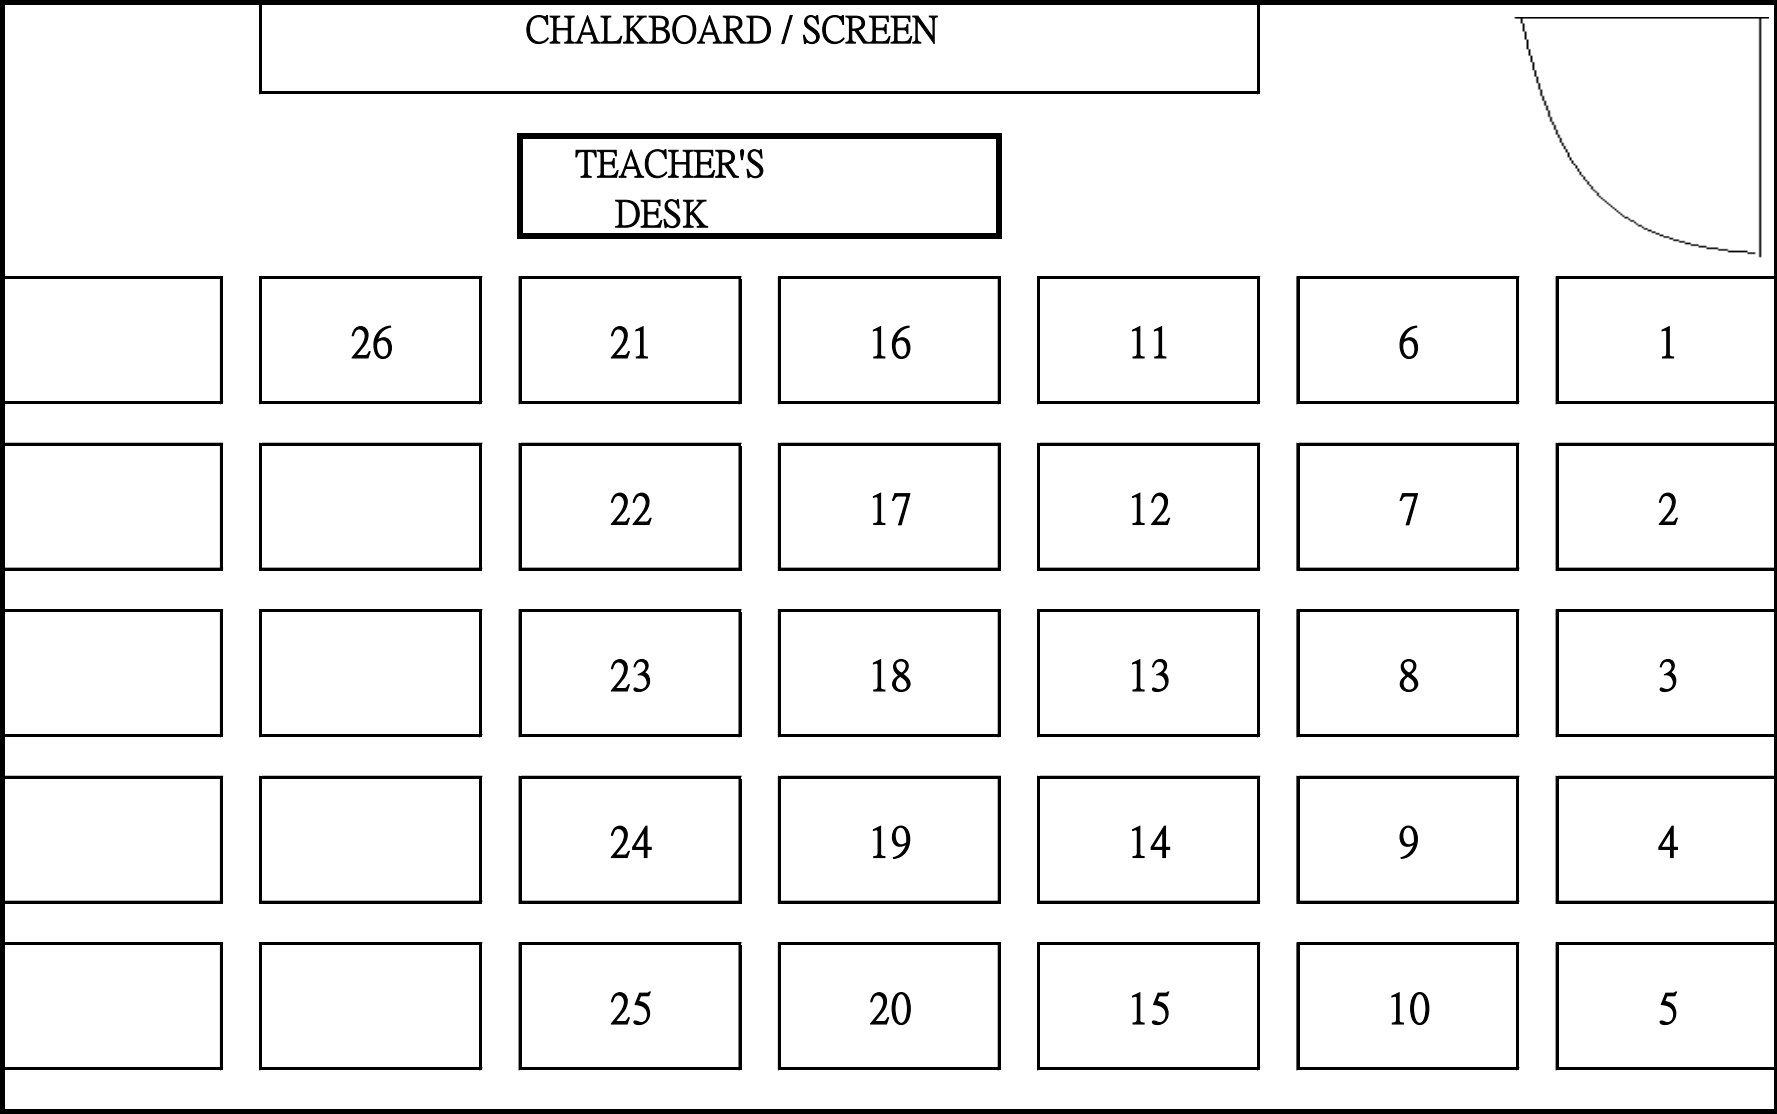

SEATING PLAN OF CLASSROOM EXAMINATION CENTRE (2017-18)

Class: 1A

Room No.: 301

SEATING PLAN OF CLASSROOM EXAMINATION CENTRE (2017-18)

Class: 1B

Room No.: 302

SEATING PLAN OF CLASSROOM EXAMINATION CENTRE (2017-18)

Class: 1C

Room No.: 303

SEATING PLAN OF CLASSROOM EXAMINATION CENTRE (2017-18)

Class: 1D

Room No.: 304

SEATING PLAN OF CLASSROOM EXAMINATION CENTRE (2017-18)

Class: 2A

Room No.: 201

SEATING PLAN OF CLASSROOM EXAMINATION CENTRE (2017-18)

Class: 2B

Room No.: 202

SEATING PLAN OF CLASSROOM EXAMINATION CENTRE (2017-18)

Class: 2C

Room No.: 203

SEATING PLAN OF CLASSROOM EXAMINATION CENTRE (2017-18)