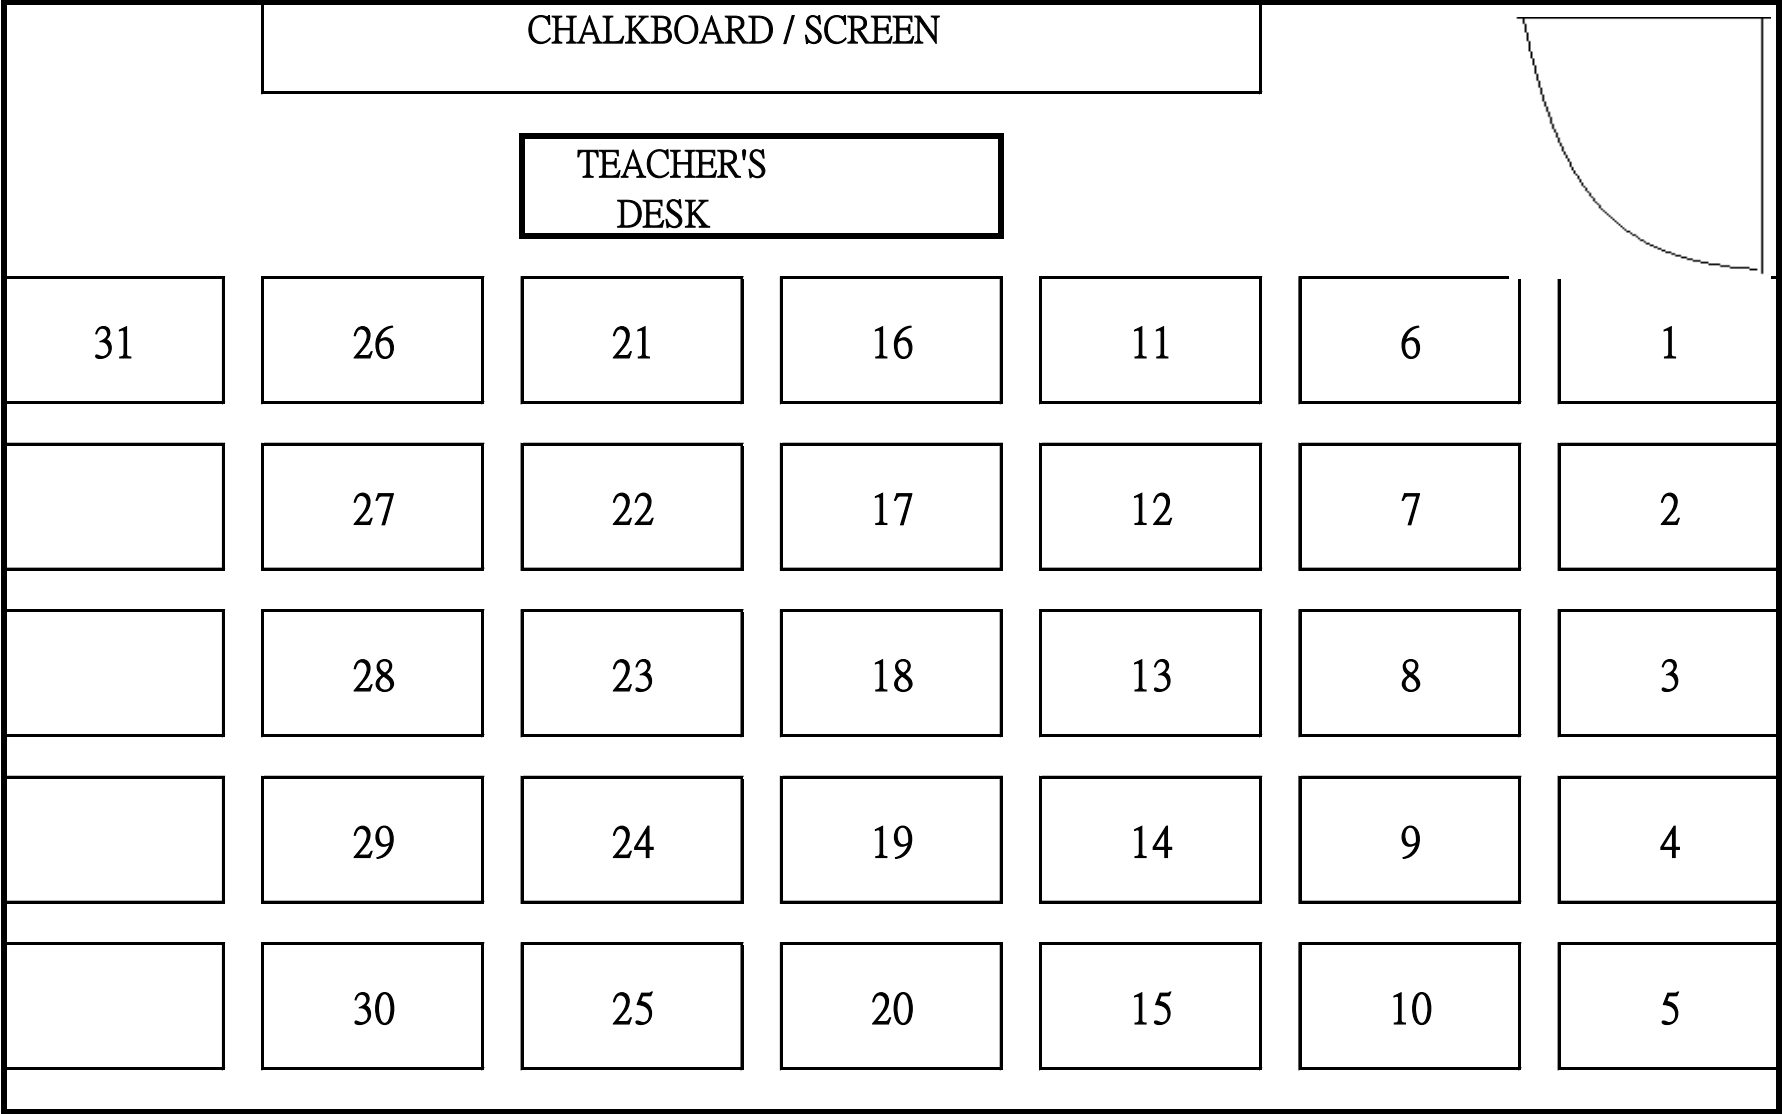

SEATING PLAN OF CLASSROOM EXAMINATION CENTRE (2017-18)

Class: 2B

Room No.: 202

SEATING PLAN OF CLASSROOM EXAMINATION CENTRE (2017-18)

Class: 2C

Room No.: 203

SEATING PLAN OF CLASSROOM EXAMINATION CENTRE (2017-18)

Class: 2D

Room No.: 204

SEATING PLAN OF CLASSROOM EXAMINATION CENTRE (2017-18)

Class: 3A

Room No.: 101

SEATING PLAN OF CLASSROOM EXAMINATION CENTRE (2017-18)

Class: 3B

Room No.: 102

SEATING PLAN OF CLASSROOM EXAMINATION CENTRE (2017-18)

Class: 3C

Room No.: 103

SEATING PLAN OF CLASSROOM EXAMINATION CENTRE (2017-18)

Class: 3D

Room No.: 104

SEATING PLAN OF CLASSROOM EXAMINATION CENTRE (2017-18)