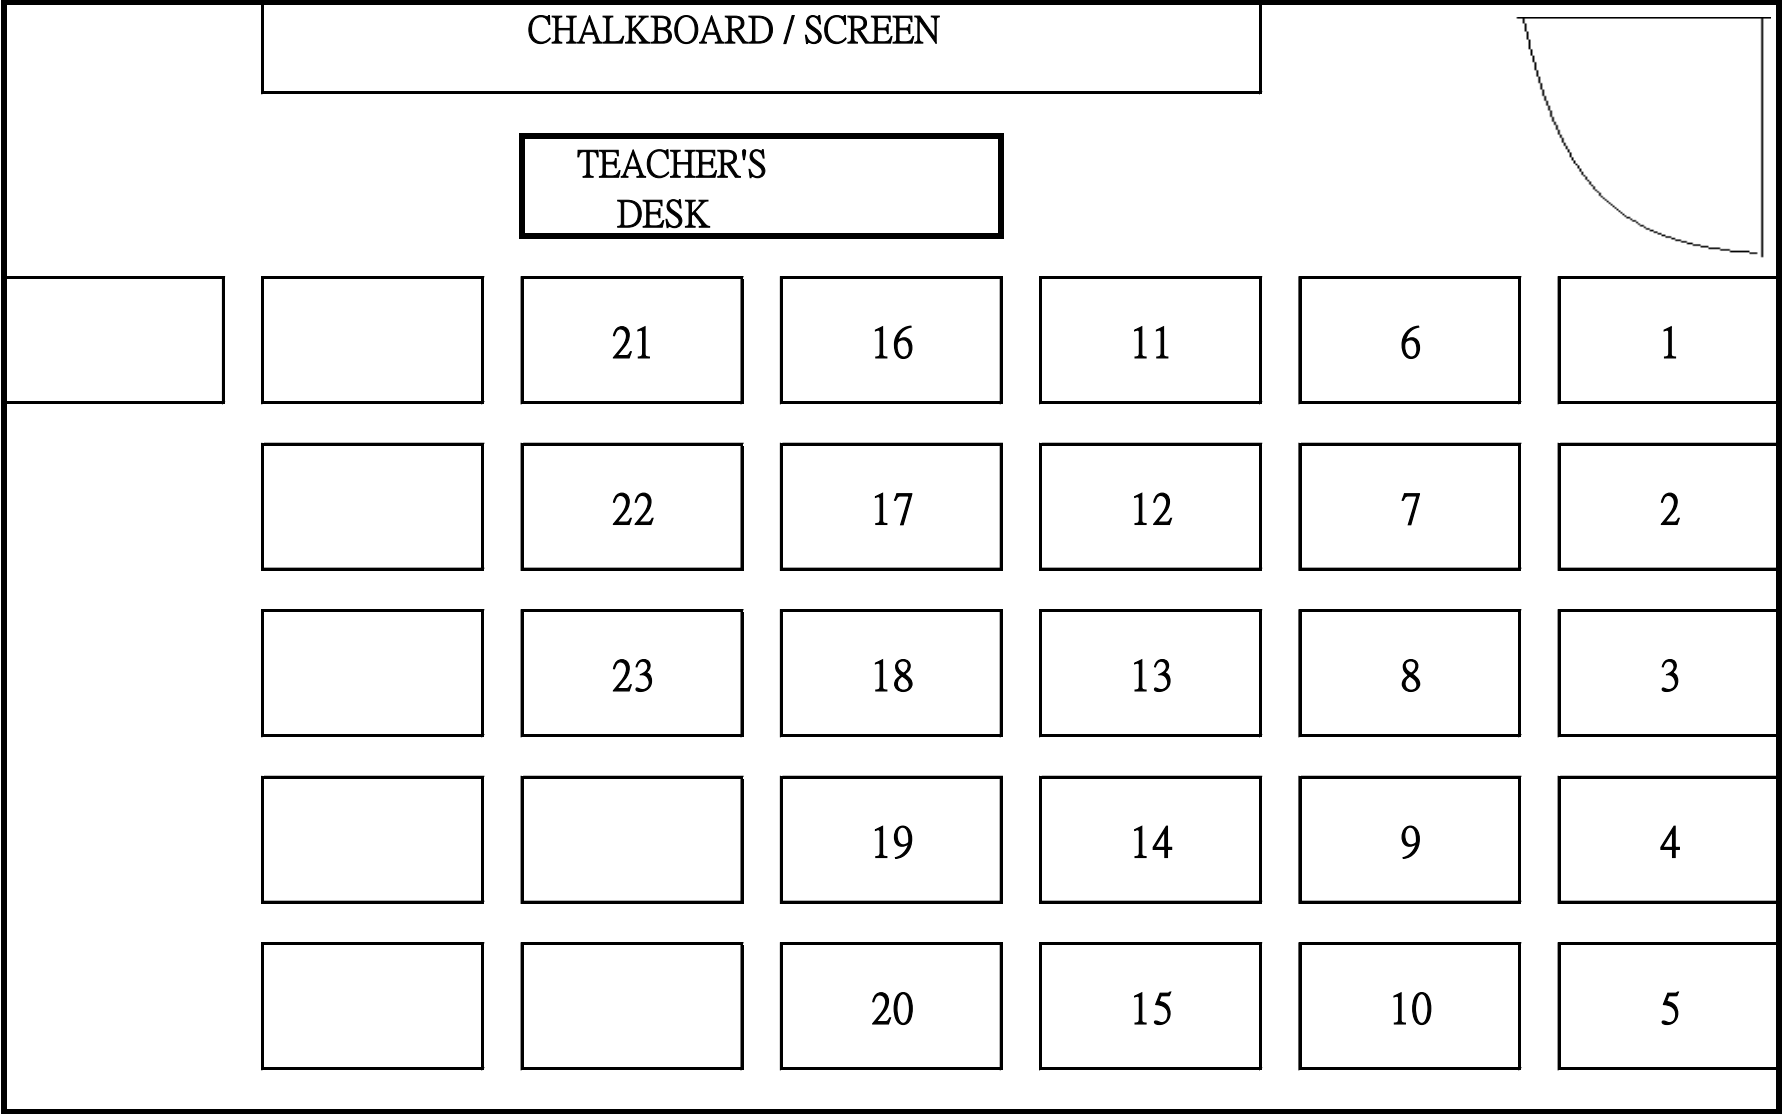

SEATING PLAN OF CLASSROOM EXAMINATION CENTRE (2017-18)

Class: 3C

Room No.: 103

SEATING PLAN OF CLASSROOM EXAMINATION CENTRE (2017-18)

Class: 3D

Room No.: 104

SEATING PLAN OF CLASSROOM EXAMINATION CENTRE (2017-18)

Class: 4C

Room No.: 205

SEATING PLAN OF CLASSROOM EXAMINATION CENTRE (2017-18)

Class: 4D

Room No.: 206

SEATING PLAN OF CLASSROOM EXAMINATION CENTRE (2017-18)

Class: 5C

Room No.: 105

SEATING PLAN OF CLASSROOM EXAMINATION CENTRE (2017-18)

Class: 5D

Room No.: 106

SEATING PLAN OF CLASSROOM EXAMINATION CENTRE (2017-18)

Class: 4A

Room No.: 314

SEATING PLAN OF CLASSROOM EXAMINATION CENTRE (2017-18)