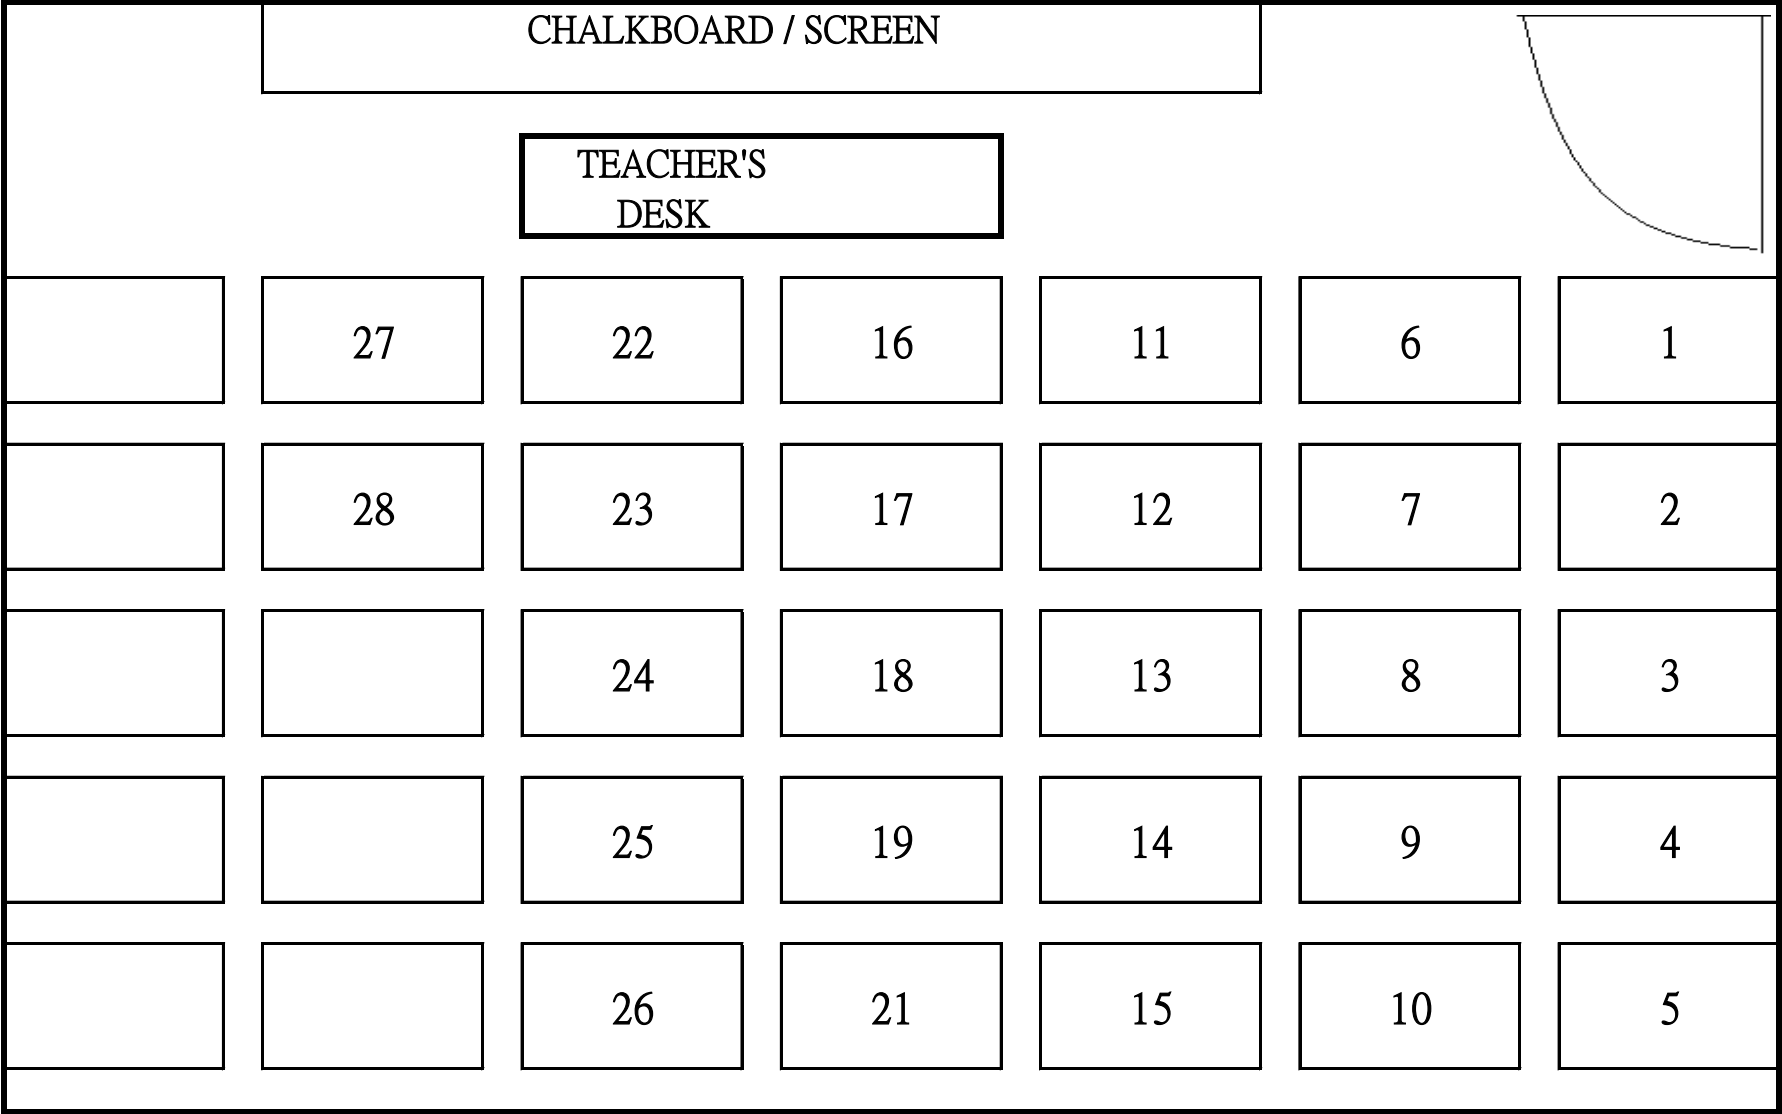

SEATING PLAN OF CLASSROOM EXAMINATION CENTRE (2017-18)

Class: 1A

Room No.: 301

SEATING PLAN OF CLASSROOM EXAMINATION CENTRE (2017-18)

Class: 1B

Room No.: 302

SEATING PLAN OF CLASSROOM EXAMINATION CENTRE (2017-18)

Class: 1C

Room No.: 303

SEATING PLAN OF CLASSROOM EXAMINATION CENTRE (2017-18)

Class: 1D

Room No.: 304

SEATING PLAN OF CLASSROOM EXAMINATION CENTRE (2017-18)

Class: 2A

Room No.: 201

SEATING PLAN OF CLASSROOM EXAMINATION CENTRE (2017-18)

Class: 2B

Room No.: 202

SEATING PLAN OF CLASSROOM EXAMINATION CENTRE (2017-18)

Class: 2C

Room No.: 203

SEATING PLAN OF CLASSROOM EXAMINATION CENTRE (2017-18)