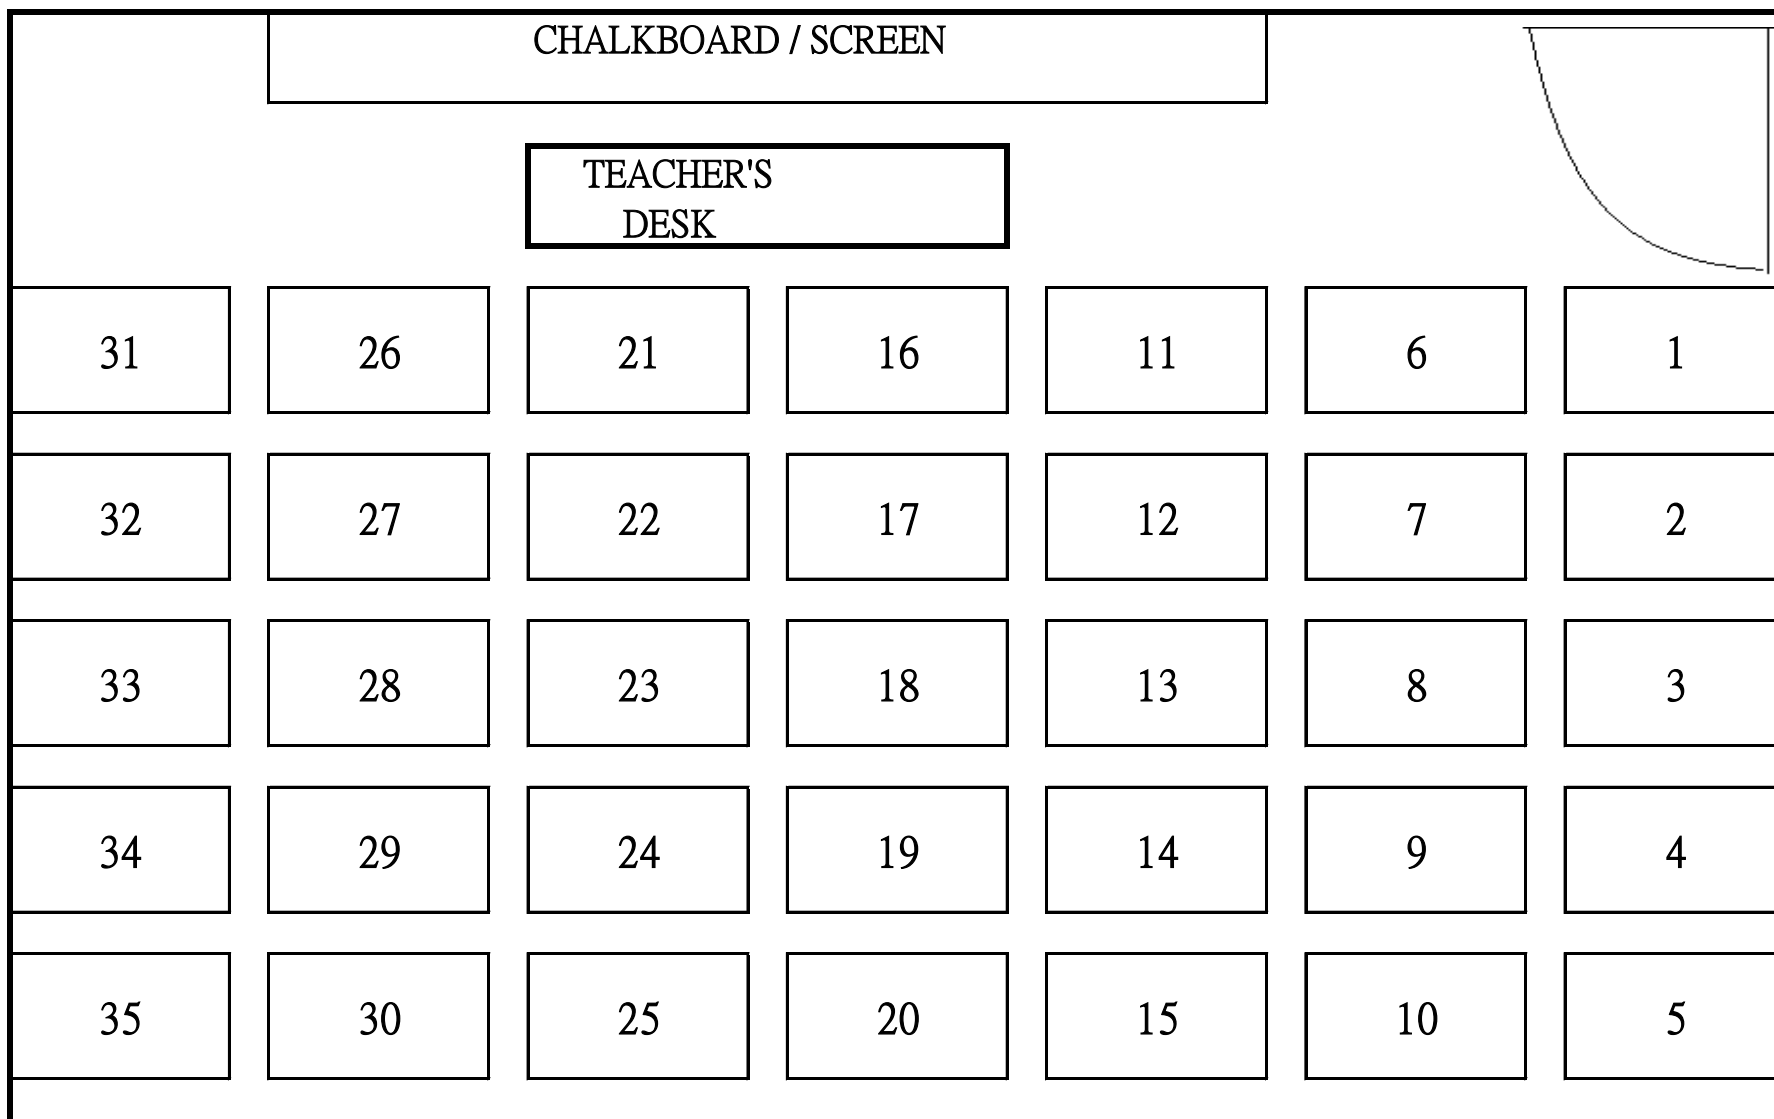

Class: 1C

Room No.: 303

SEATING PLAN OF CLASSROOM EXAMINATION CENTRE (2017-18)

Class: 1D

Room No.: 304

SEATING PLAN OF CLASSROOM EXAMINATION CENTRE (2017-18)

Class: 2A

Room No.: 201

SEATING PLAN OF CLASSROOM EXAMINATION CENTRE (2017-18)

Class: 2B

Room No.: 202

SEATING PLAN OF CLASSROOM EXAMINATION CENTRE (2017-18)

Class: 2C

Room No.: 203

SEATING PLAN OF CLASSROOM EXAMINATION CENTRE (2017-18)

Class: 2D

Room No.: 204

SEATING PLAN OF CLASSROOM EXAMINATION CENTRE (2017-18)

Class: 3A

Room No.: 101

SEATING PLAN OF CLASSROOM EXAMINATION CENTRE (2017-18)

Class: 3B

Room No.: 102