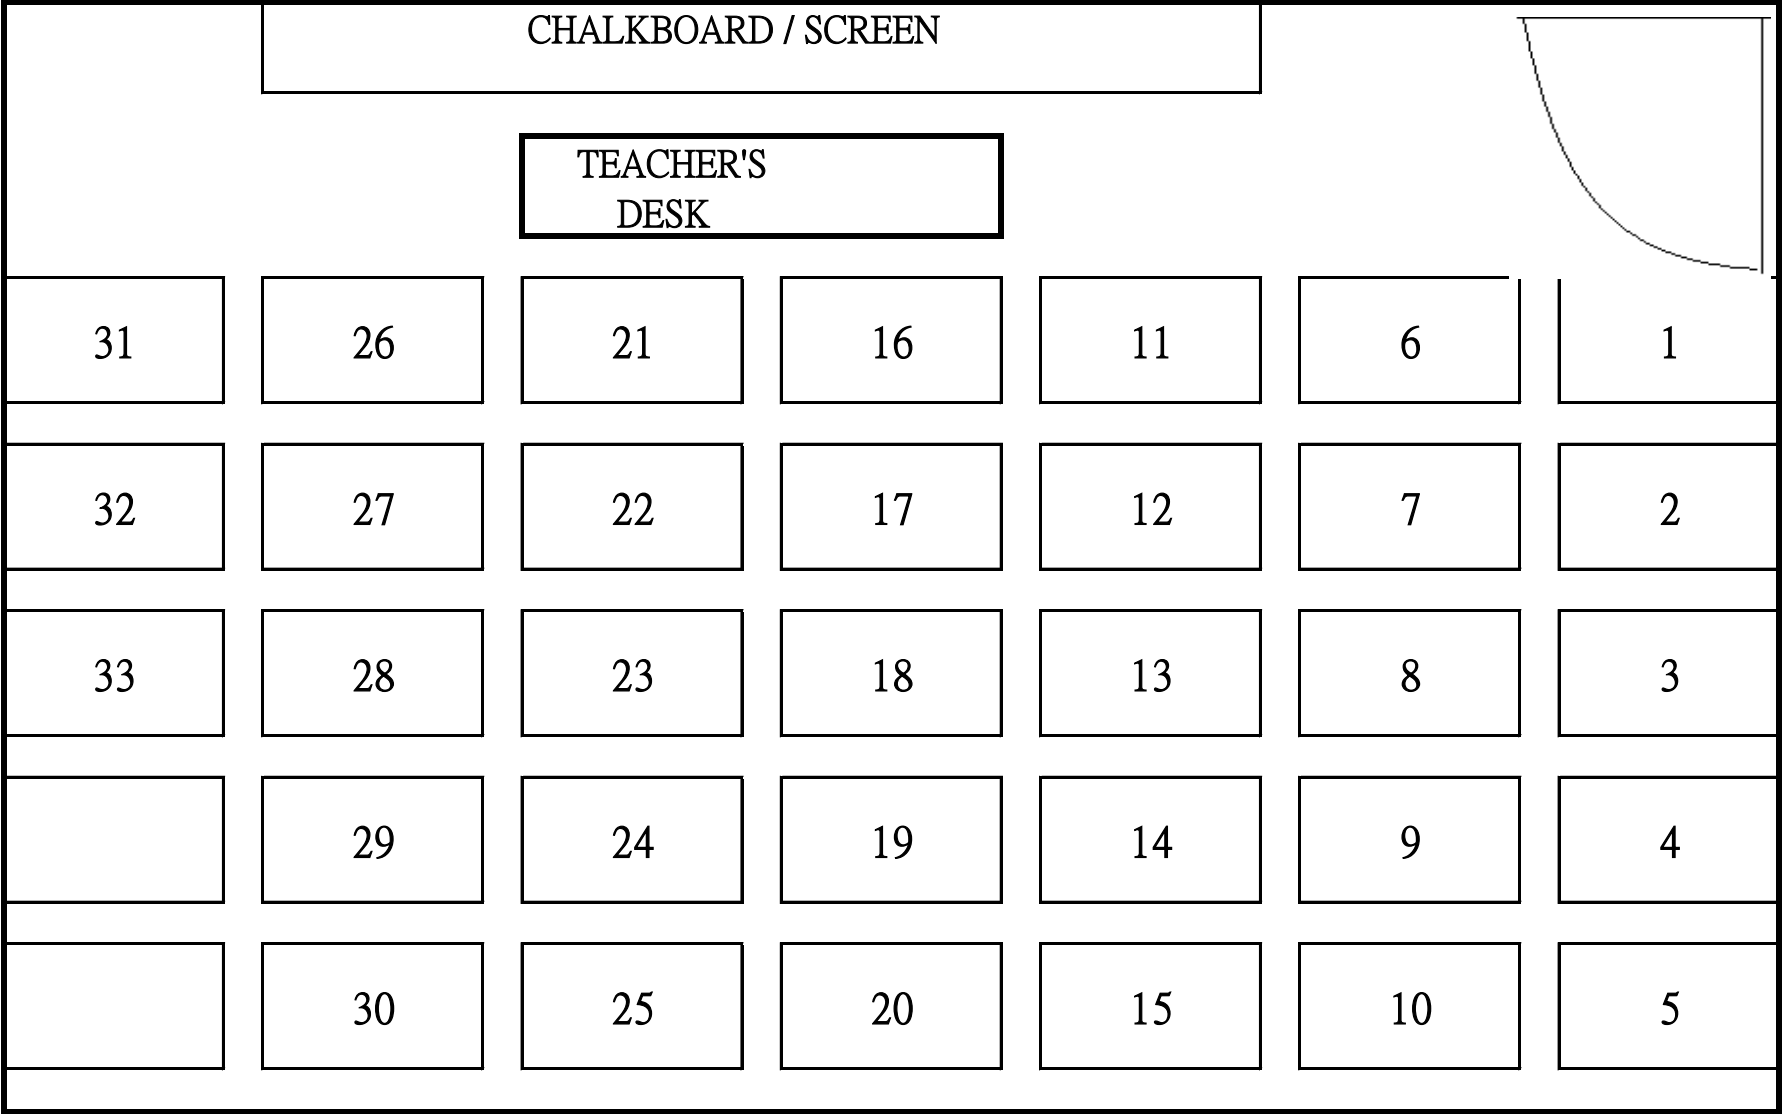

SEATING PLAN OF CLASSROOM EXAMINATION CENTRE (2017-18)

Class: 2B

Room No.: 202

SEATING PLAN OF CLASSROOM EXAMINATION CENTRE (2017-18)

Class: 2C

Room No.: 203

SEATING PLAN OF CLASSROOM EXAMINATION CENTRE (2017-18)

Class: 2D

Room No.: 204

SEATING PLAN OF CLASSROOM EXAMINATION CENTRE (2017-18)

Class: 3A

Room No.: 101

SEATING PLAN OF CLASSROOM EXAMINATION CENTRE (2017-18)

Class: 3B

Room No.: 102

SEATING PLAN OF CLASSROOM EXAMINATION CENTRE (2017-18)

Class: 3C

Room No.: 103

SEATING PLAN OF CLASSROOM EXAMINATION CENTRE (2017-18)

Class: 3D

Room No.: 104

ref to another file due to 36 students

SEATING PLAN OF CLASSROOM EXAMINATION CENTRE (2017-18)