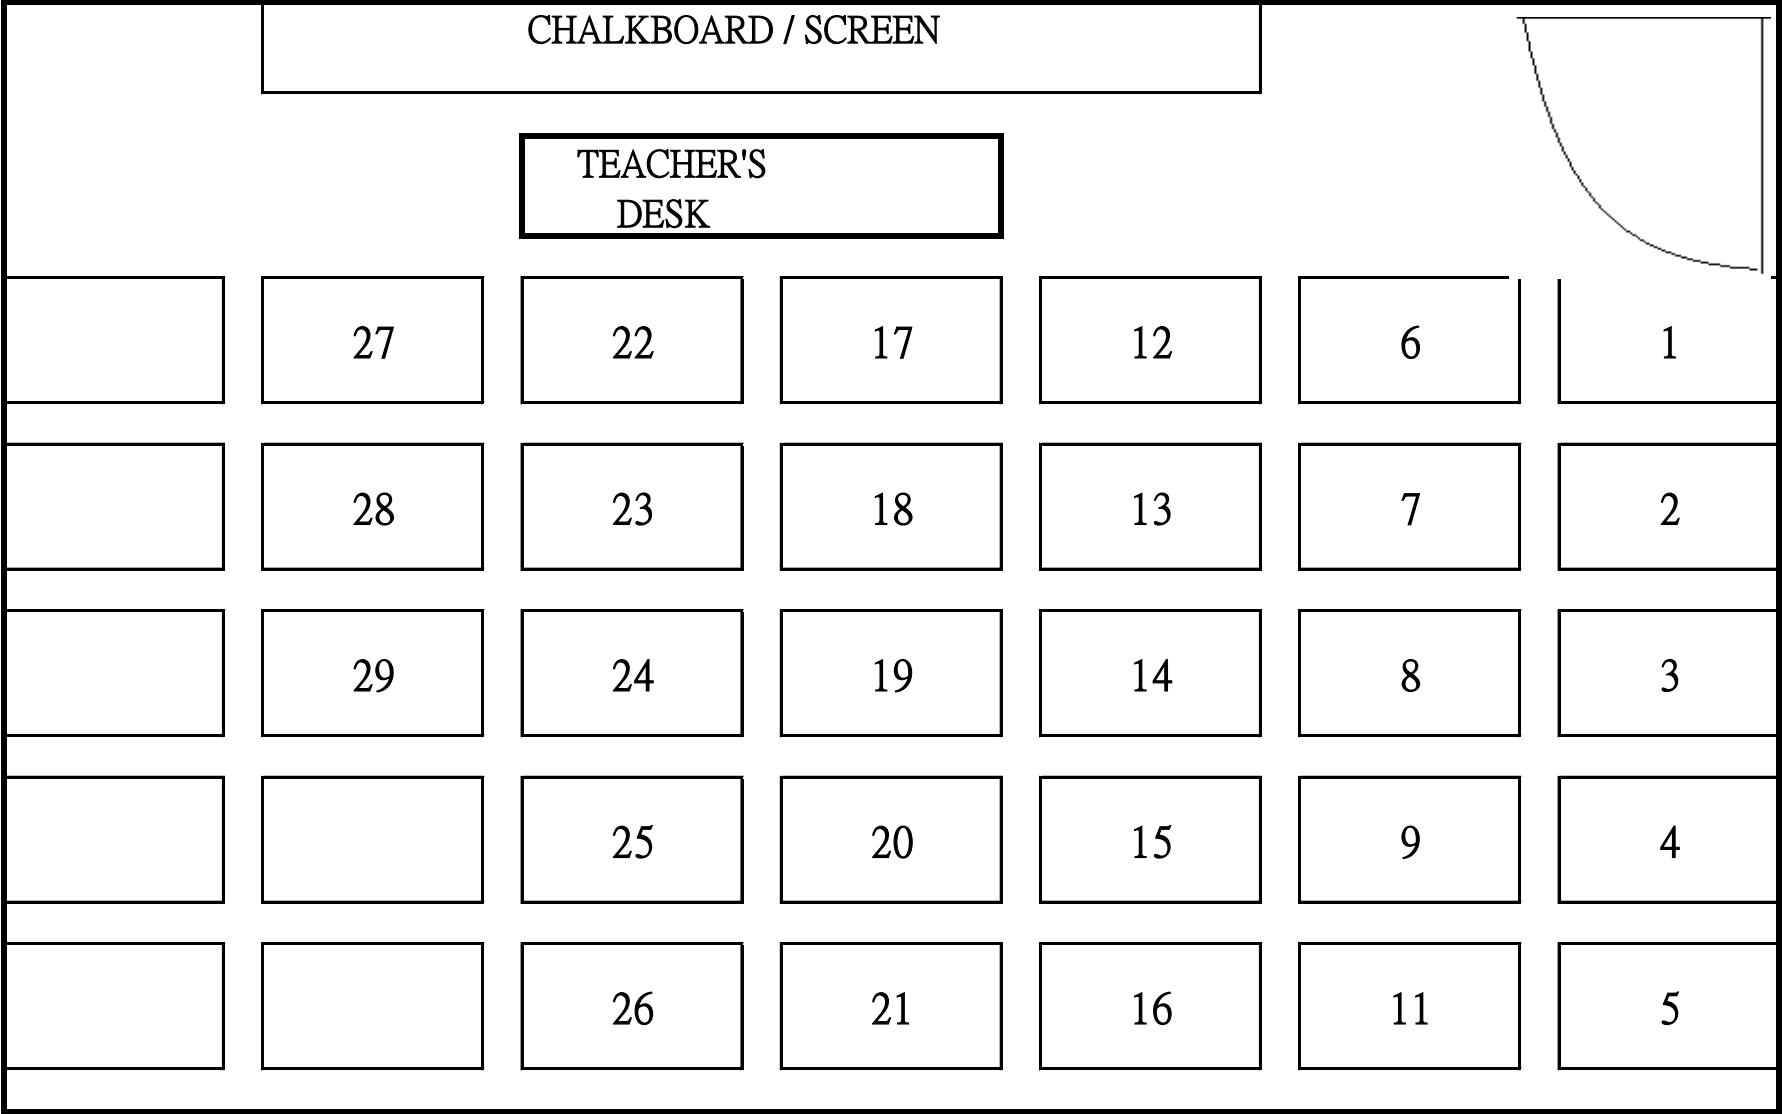

Class: 1C

Room No.: 303

SEATING PLAN OF CLASSROOM EXAMINATION CENTRE (2017-18)

Class: 1D

Room No.: 304

SEATING PLAN OF CLASSROOM EXAMINATION CENTRE (2017-18)

Class: 2A

Room No.: 201

SEATING PLAN OF CLASSROOM EXAMINATION CENTRE (2017-18)

Class: 2B

Room No.: 202

SEATING PLAN OF CLASSROOM EXAMINATION CENTRE (2017-18)

Class: 2C

Room No.: 203

SEATING PLAN OF CLASSROOM EXAMINATION CENTRE (2017-18)

Class: 2D

Room No.: 204

SEATING PLAN OF CLASSROOM EXAMINATION CENTRE (2017-18)

Class: 3A

Room No.: 101

SEATING PLAN OF CLASSROOM EXAMINATION CENTRE (2017-18)

Class: 3B

Room No.: 102