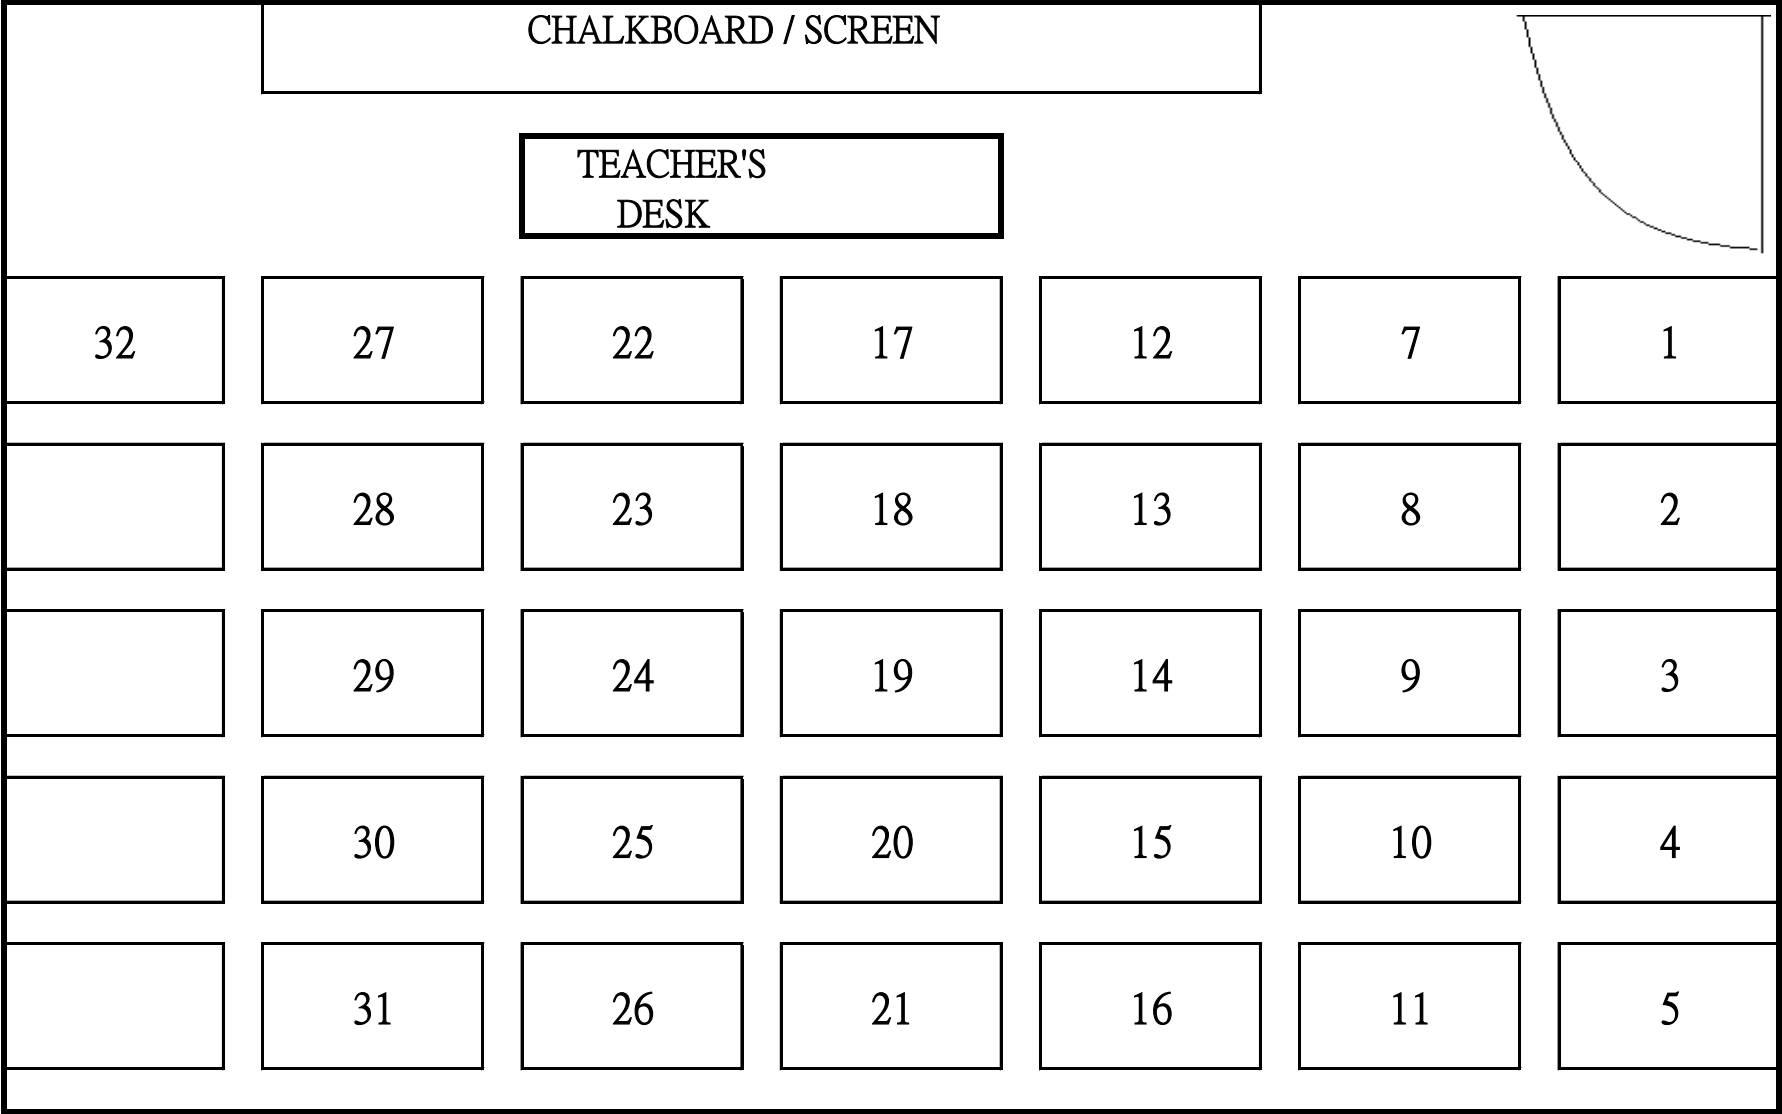

SEATING PLAN OF CLASSROOM EXAMINATION CENTRE (2017-18)

Class: 1A

Room No.: 301

SEATING PLAN OF CLASSROOM EXAMINATION CENTRE (2017-18)

Class: 1B

Room No.: 302

SEATING PLAN OF CLASSROOM EXAMINATION CENTRE (2017-18)

Class: 1C

Room No.: 303

SEATING PLAN OF CLASSROOM EXAMINATION CENTRE (2017-18)

Class: 1D

Room No.: 304

SEATING PLAN OF CLASSROOM EXAMINATION CENTRE (2017-18)

Class: 2A

Room No.: 201

SEATING PLAN OF CLASSROOM EXAMINATION CENTRE (2017-18)

Class: 2B

Room No.: 202

SEATING PLAN OF CLASSROOM EXAMINATION CENTRE (2017-18)

Class: 2C

Room No.: 203

SEATING PLAN OF CLASSROOM EXAMINATION CENTRE (2017-18)