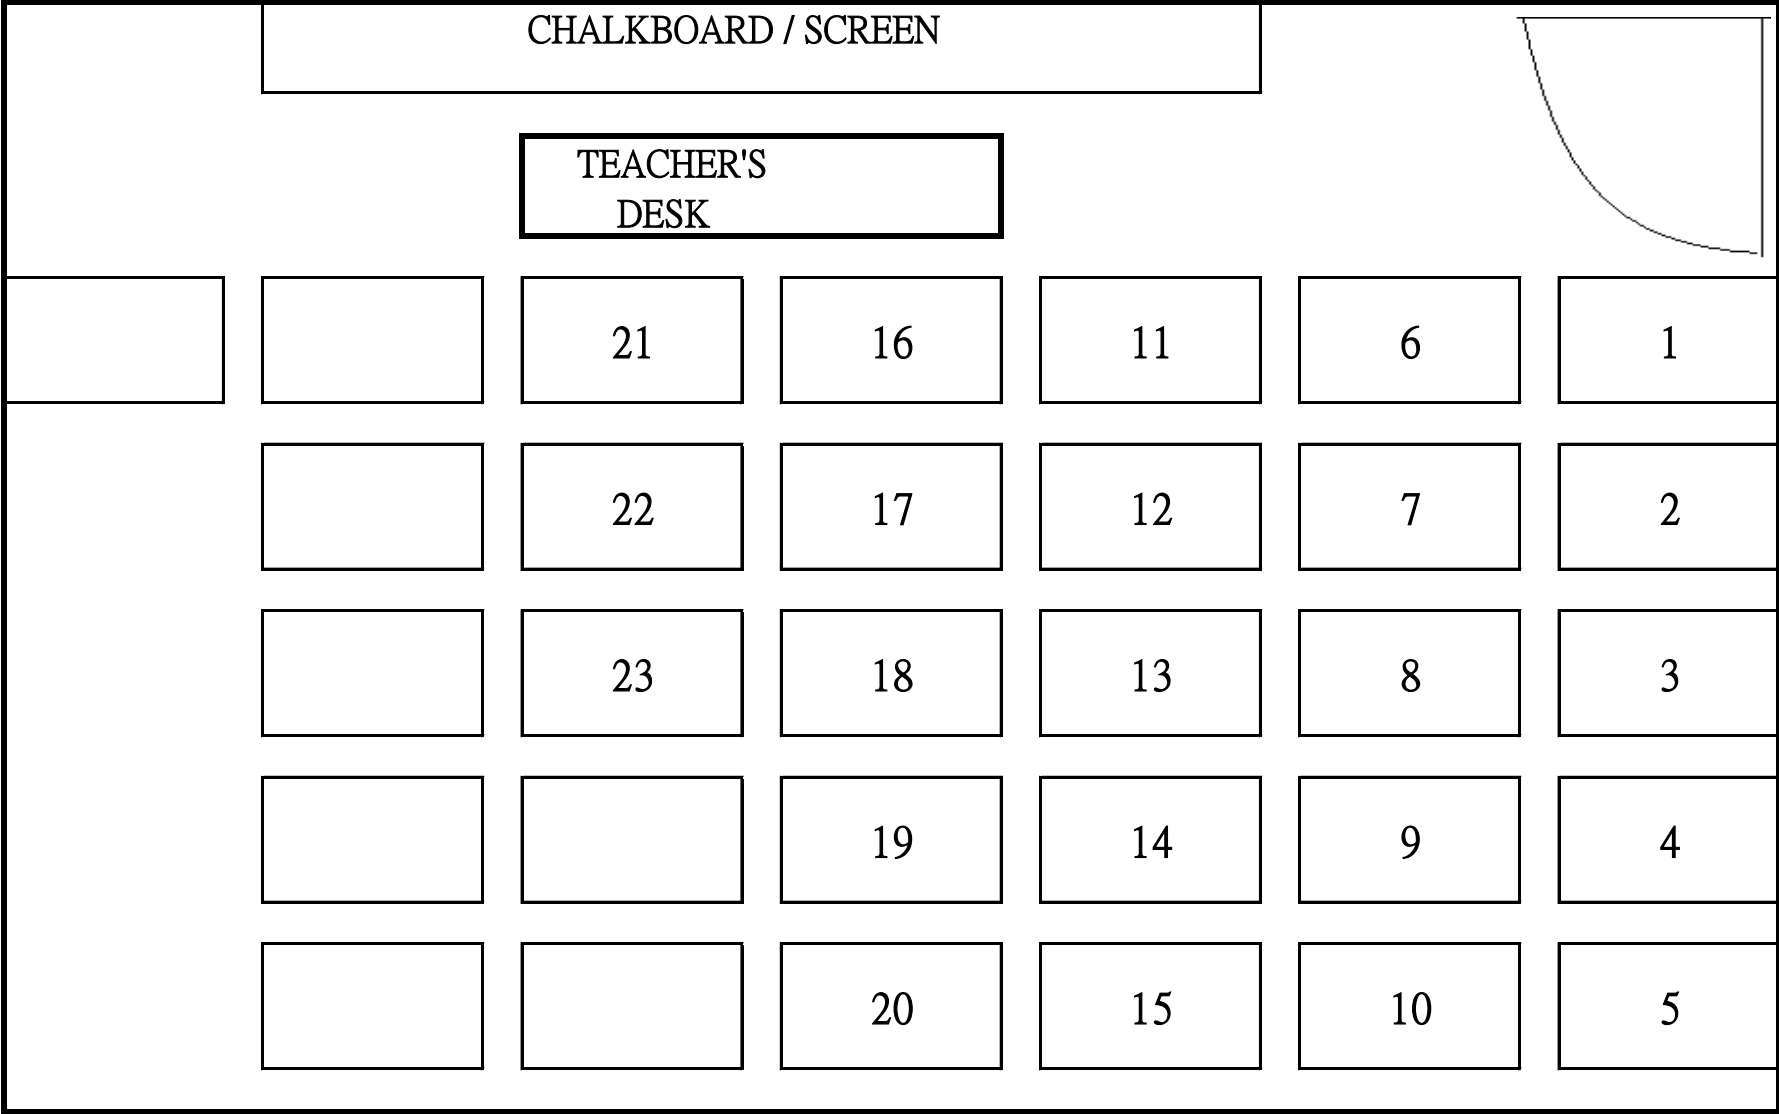

SEATING PLAN OF CLASSROOM EXAMINATION CENTRE (2017-18)

Class: 3C

Room No.: 103

SEATING PLAN OF CLASSROOM EXAMINATION CENTRE (2017-18)

Class: 3D

Room No.: 104

ref to another file due to 36 students

SEATING PLAN OF CLASSROOM EXAMINATION CENTRE (2017-18)

Class: 4C

Room No.: 205

SEATING PLAN OF CLASSROOM EXAMINATION CENTRE (2017-18)

Class: 4D

Room No.: 206

SEATING PLAN OF CLASSROOM EXAMINATION CENTRE (2017-18)

Class: 5C

Room No.: 105

SEATING PLAN OF CLASSROOM EXAMINATION CENTRE (2017-18)

Class: 5D

Room No.: 106