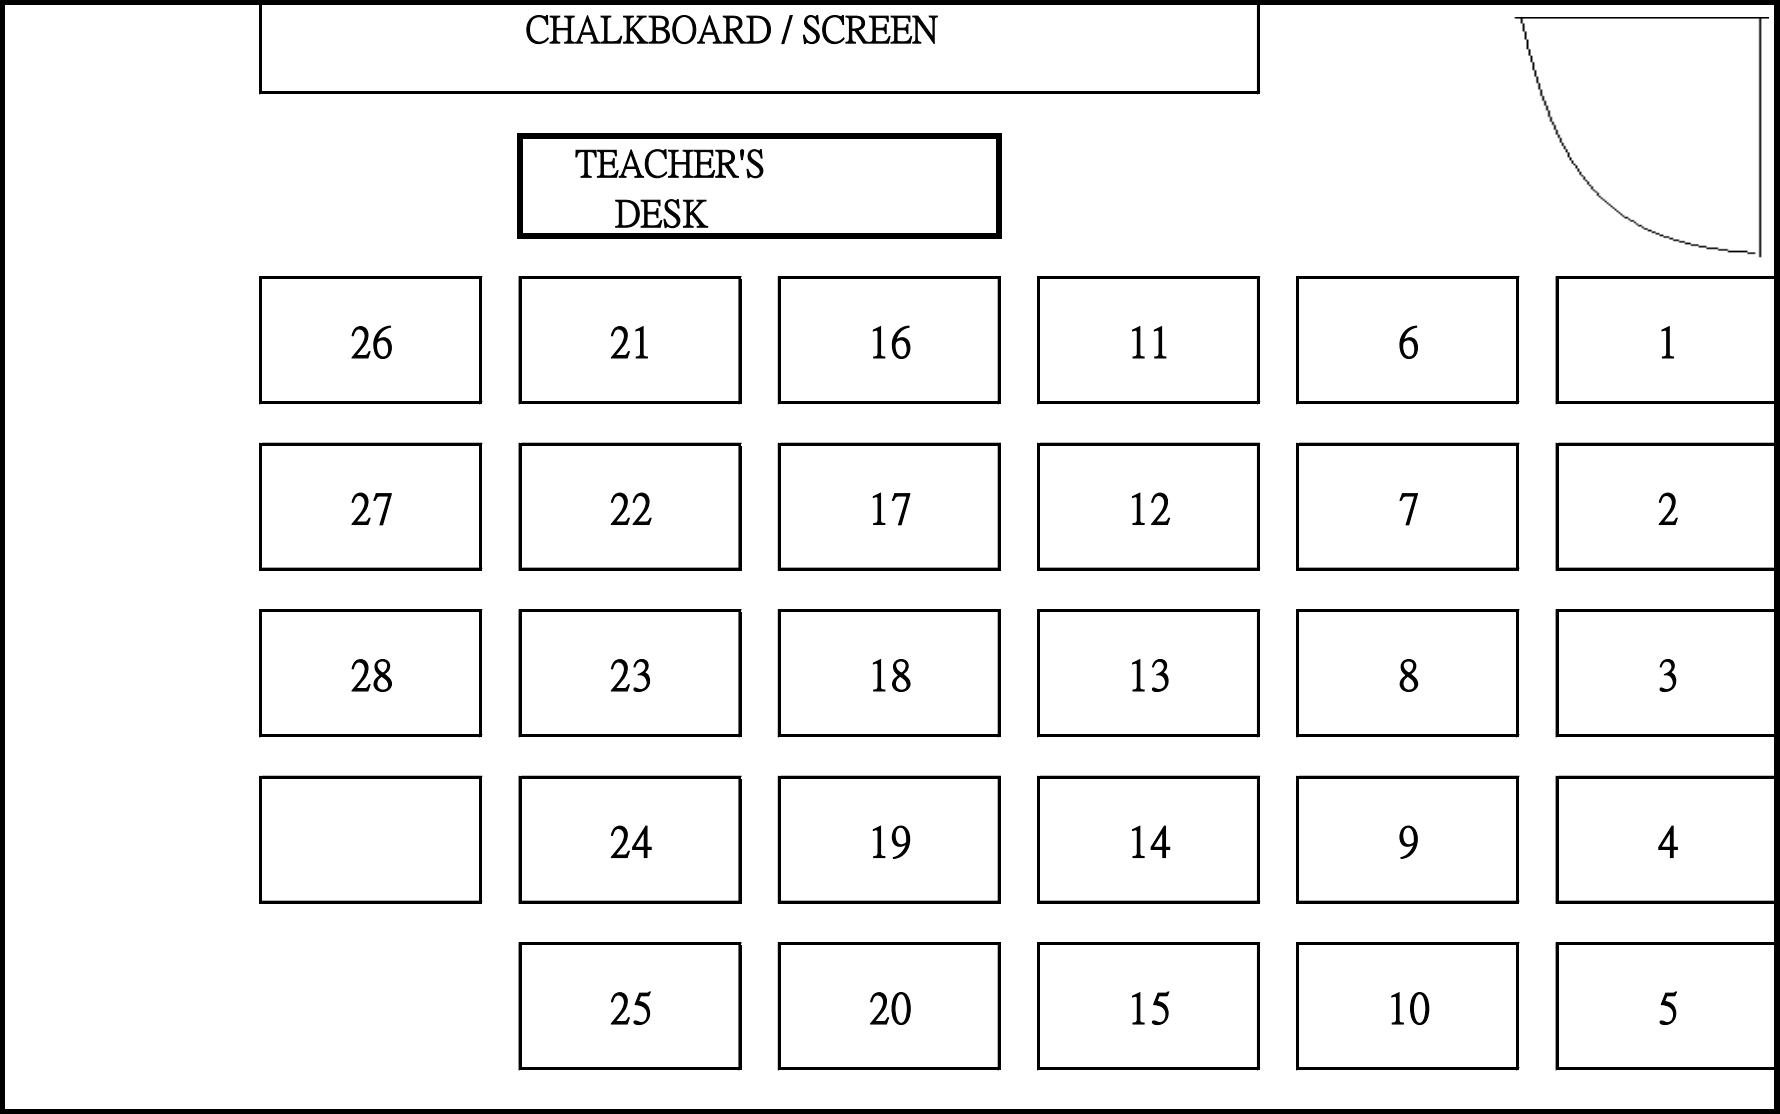

SEATING PLAN OF CLASSROOM EXAMINATION CENTRE (2017-18)

Class: 3C

Room No.: 103

SEATING PLAN OF CLASSROOM EXAMINATION CENTRE (2017-18)

Class: 3D

Room No.: 104

ref to another file due to 36 students

SEATING PLAN OF CLASSROOM EXAMINATION CENTRE (2017-18)

Class: 4C

Room No.: 205

SEATING PLAN OF CLASSROOM EXAMINATION CENTRE (2017-18)

Class: 4D

Room No.: 206

SEATING PLAN OF CLASSROOM EXAMINATION CENTRE (2017-18)

Class: 5C

Room No.: 105

SEATING PLAN OF CLASSROOM EXAMINATION CENTRE (2017-18)

Class: 5D

Room No.: 106