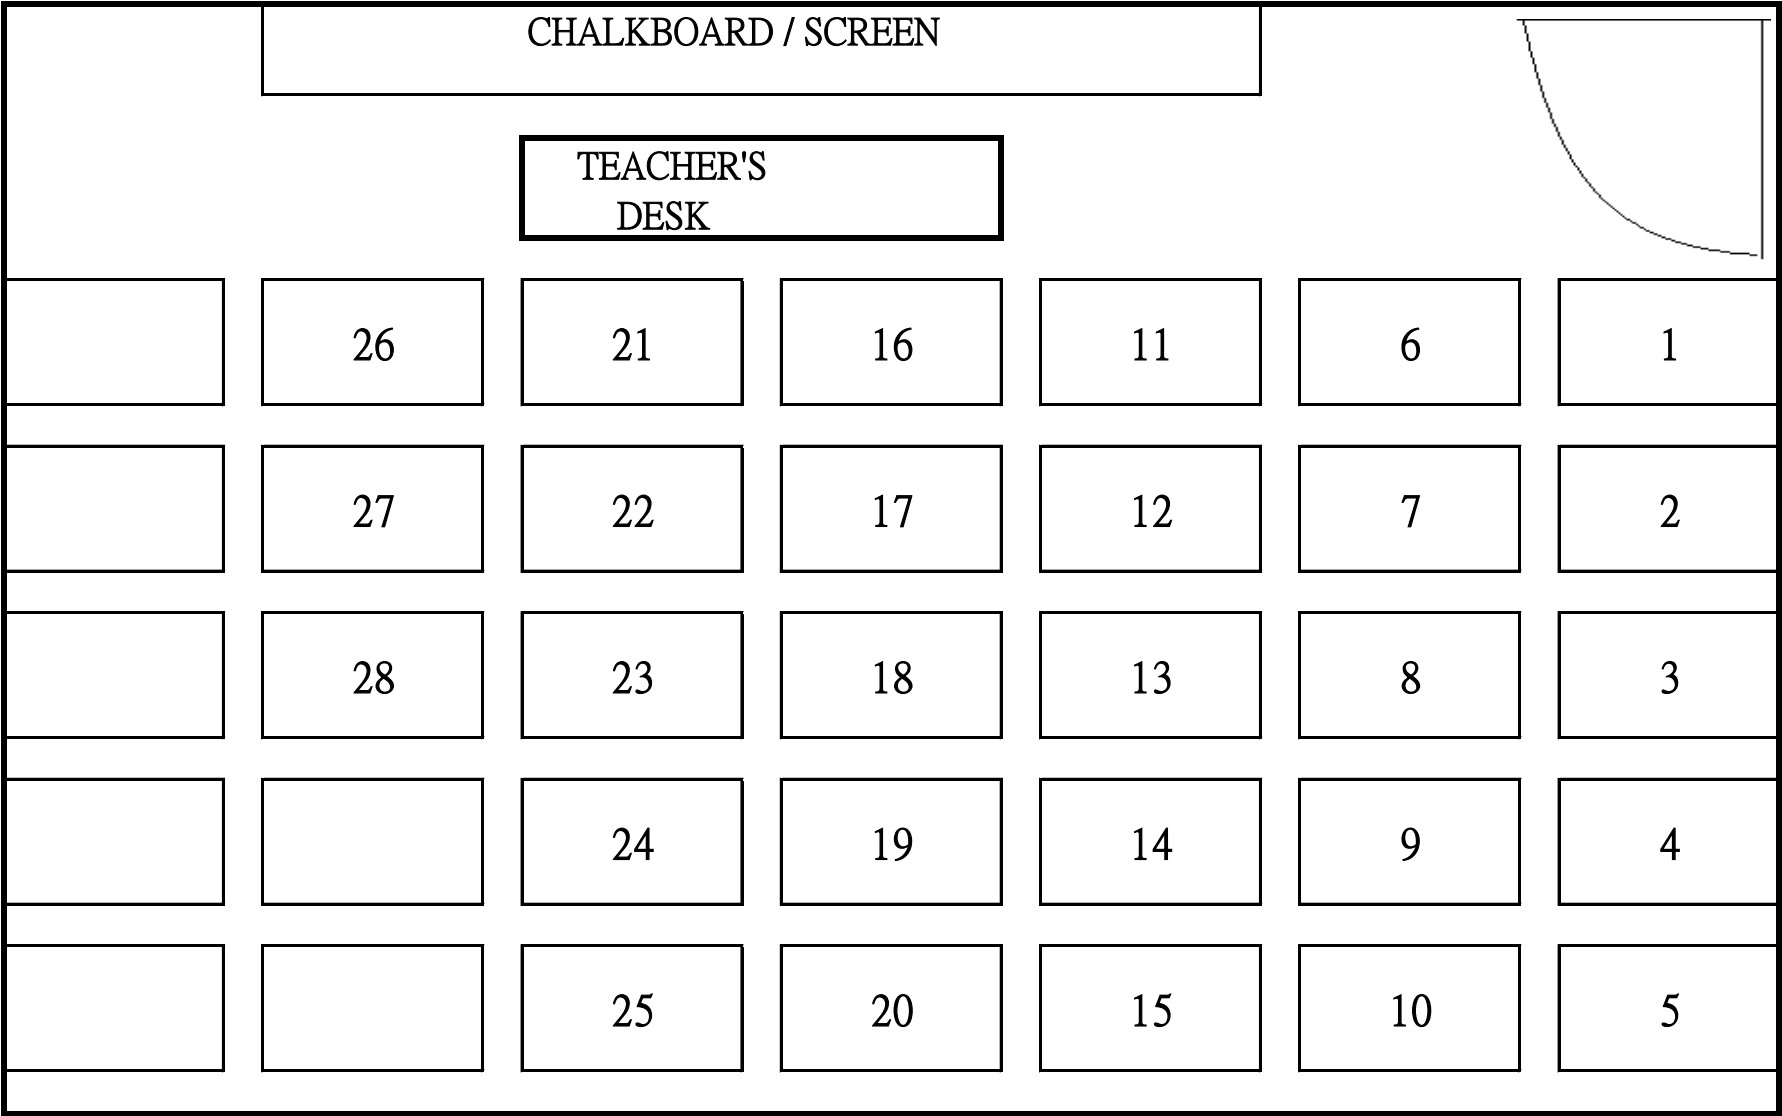

Class: 2D

Room No.: 204

SEATING PLAN OF CLASSROOM EXAMINATION CENTRE (2017-18)

Class: 3A

Room No.: 101

SEATING PLAN OF CLASSROOM EXAMINATION CENTRE (2017-18)

Class: 3B

Room No.: 102

SEATING PLAN OF CLASSROOM EXAMINATION CENTRE (2017-18)

Class: 3C

Room No.: 103

SEATING PLAN OF CLASSROOM EXAMINATION CENTRE (2017-18)

Class: 3D

Room No.: 104

ref to another file due to 36 students

SEATING PLAN OF CLASSROOM EXAMINATION CENTRE (2017-18)

Class: 4C

Room No.: 205

SEATING PLAN OF CLASSROOM EXAMINATION CENTRE (2017-18)

Class: 4D

Room No.: 206

SEATING PLAN OF CLASSROOM EXAMINATION CENTRE (2017-18)

Class: 5C

Room No.: 105