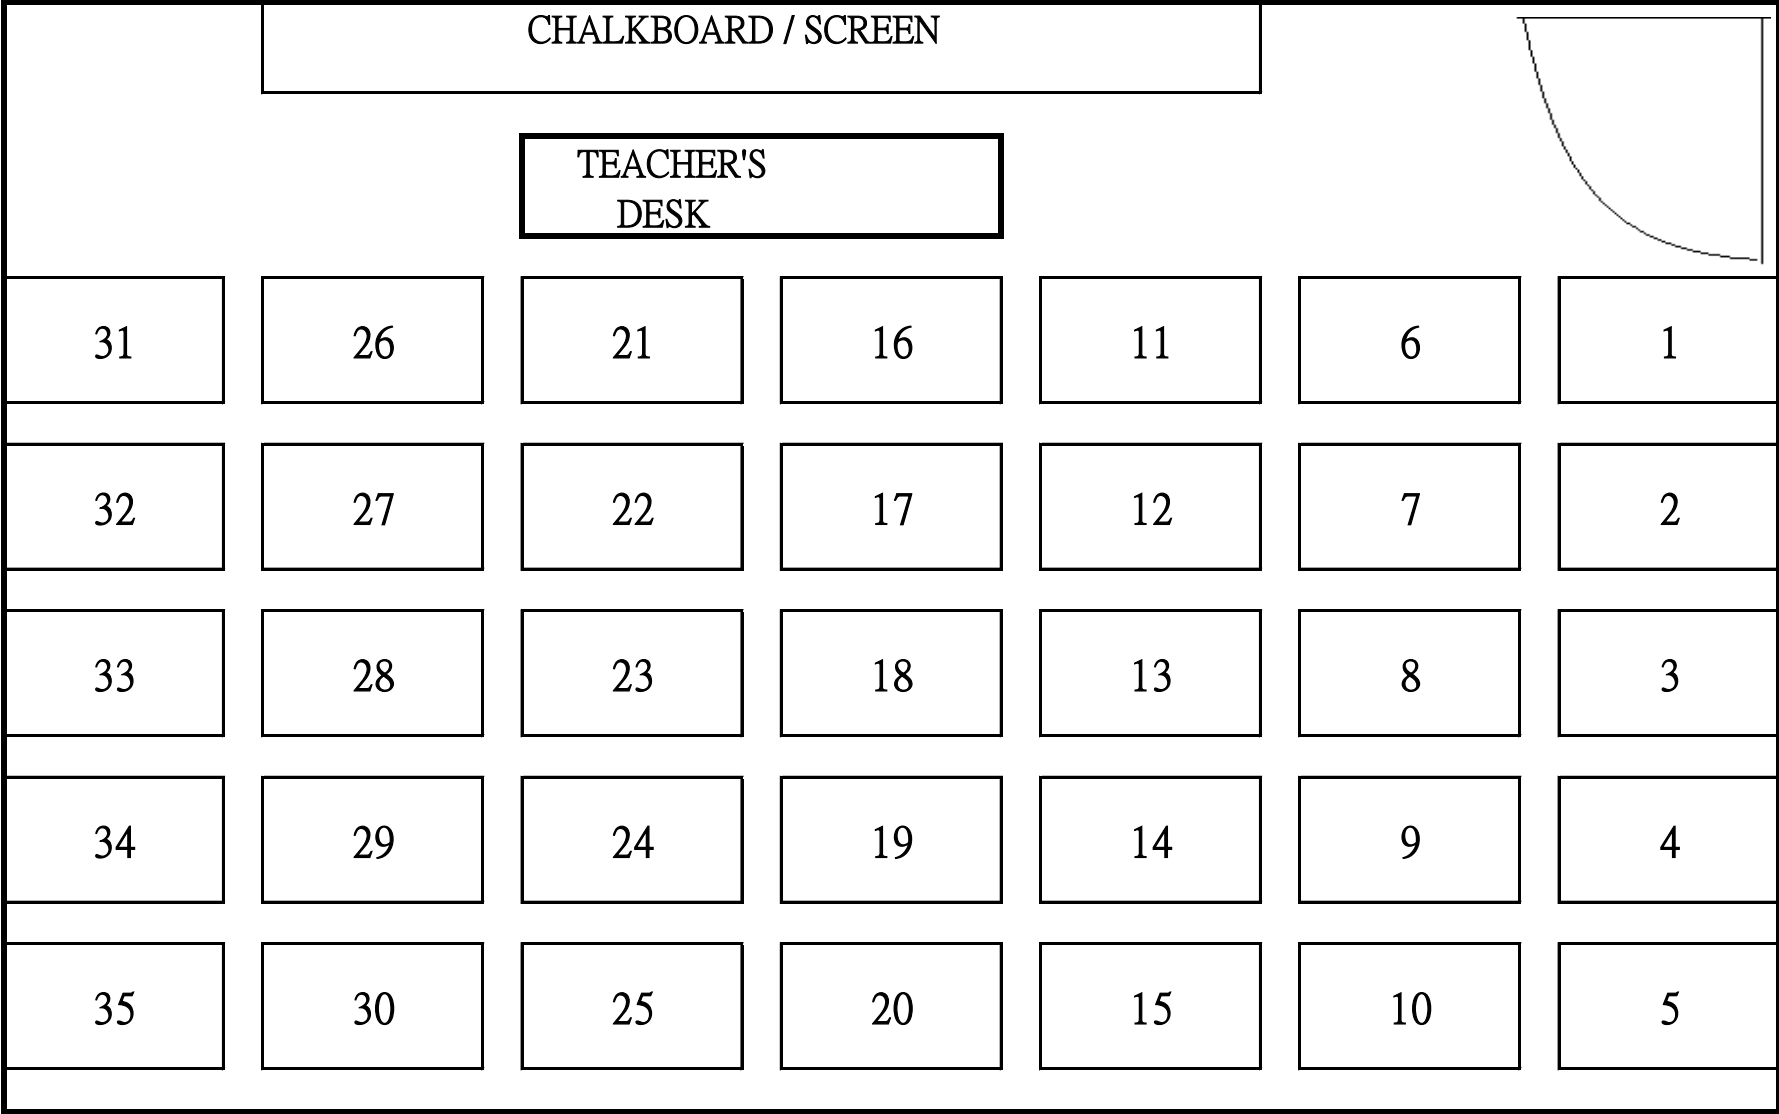

Class: 1C

Room No.: 303

SEATING PLAN OF CLASSROOM EXAMINATION CENTRE (2017-18)

Class: 1D

Room No.: 304

SEATING PLAN OF CLASSROOM EXAMINATION CENTRE (2017-18)

Class: 2A

Room No.: 201

SEATING PLAN OF CLASSROOM EXAMINATION CENTRE (2017-18)

Class: 2B

Room No.: 202

SEATING PLAN OF CLASSROOM EXAMINATION CENTRE (2017-18)

Class: 2C

Room No.: 203

SEATING PLAN OF CLASSROOM EXAMINATION CENTRE (2017-18)

Class: 2D

Room No.: 204

SEATING PLAN OF CLASSROOM EXAMINATION CENTRE (2017-18)

Class: 3A

Room No.: 101

SEATING PLAN OF CLASSROOM EXAMINATION CENTRE (2017-18)

Class: 3B

Room No.: 102