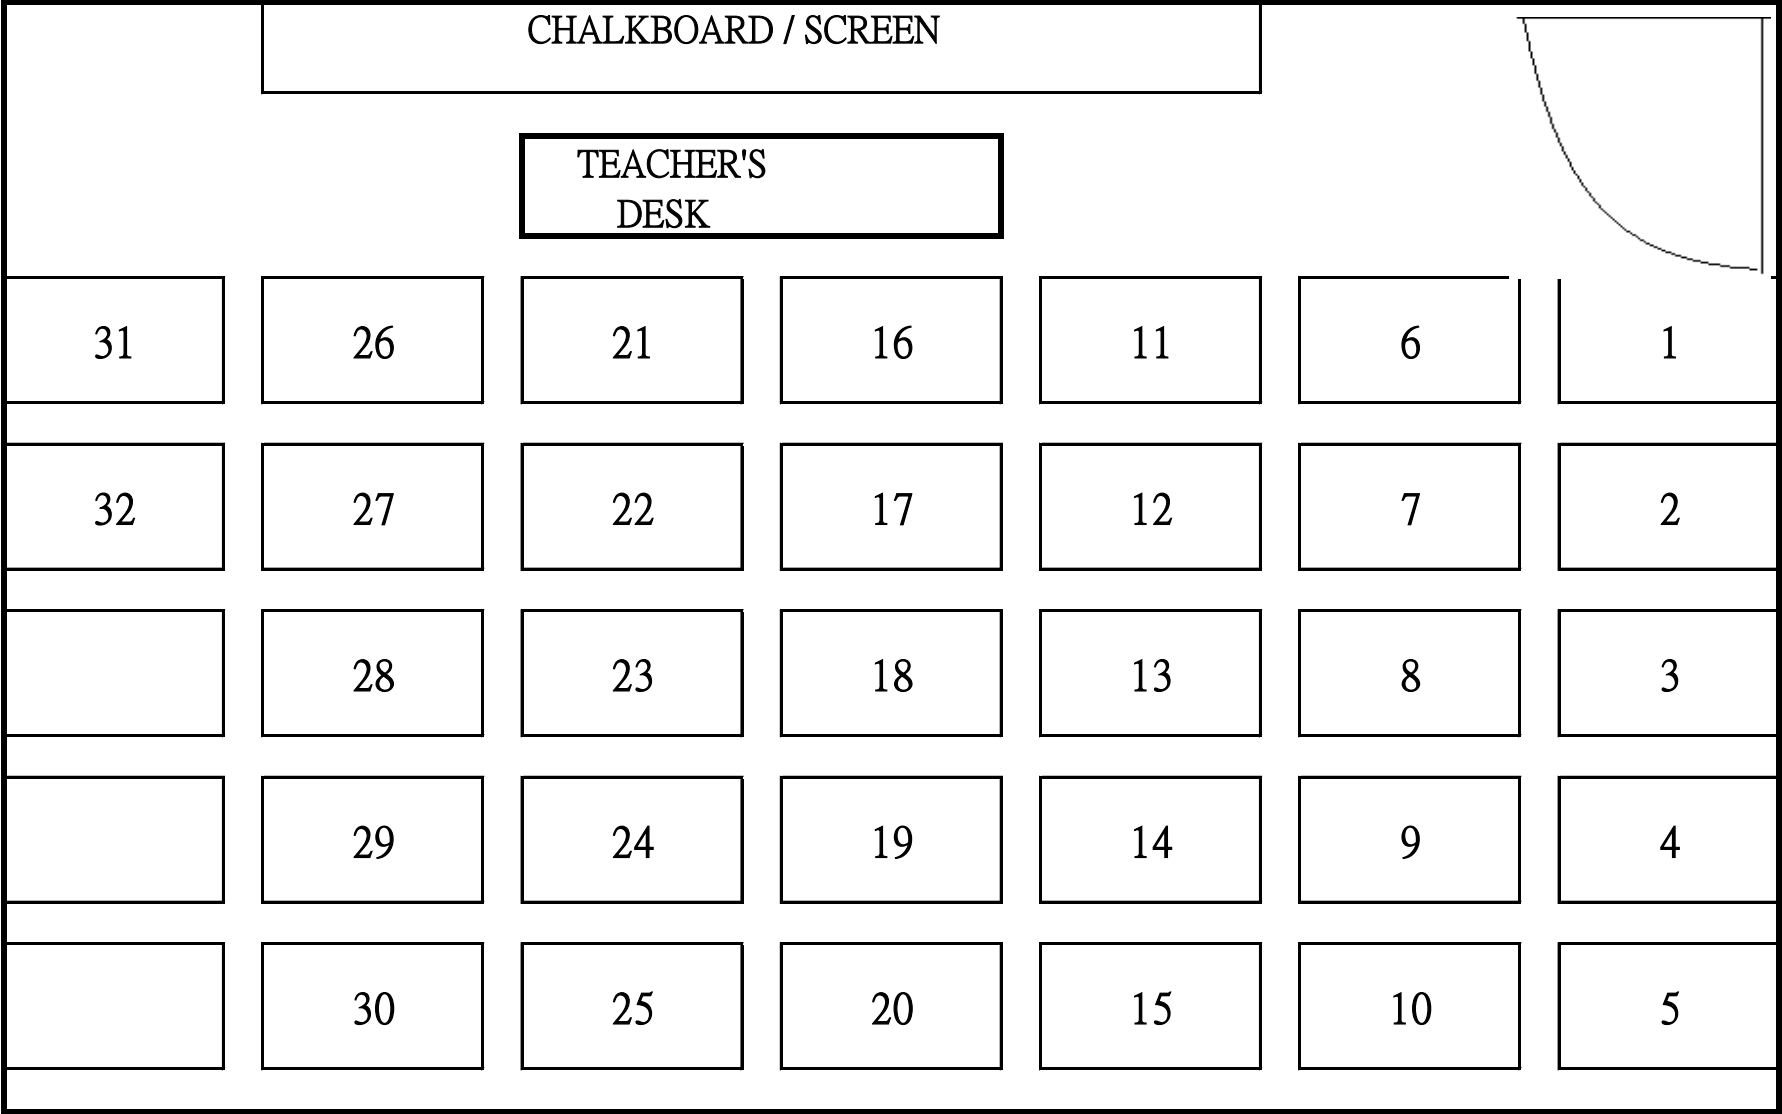

SEATING PLAN OF CLASSROOM EXAMINATION CENTRE (2017-18)

Class: 1A

Room No.: 301

SEATING PLAN OF CLASSROOM EXAMINATION CENTRE (2017-18)

Class: 1B

Room No.: 302

SEATING PLAN OF CLASSROOM EXAMINATION CENTRE (2017-18)

Class: 1C

Room No.: 303

SEATING PLAN OF CLASSROOM EXAMINATION CENTRE (2017-18)

Class: 1D

Room No.: 304

SEATING PLAN OF CLASSROOM EXAMINATION CENTRE (2017-18)

Class: 2A

Room No.: 201

SEATING PLAN OF CLASSROOM EXAMINATION CENTRE (2017-18)

Class: 2B

Room No.: 202

SEATING PLAN OF CLASSROOM EXAMINATION CENTRE (2017-18)

Class: 2C

Room No.: 203

SEATING PLAN OF CLASSROOM EXAMINATION CENTRE (2017-18)