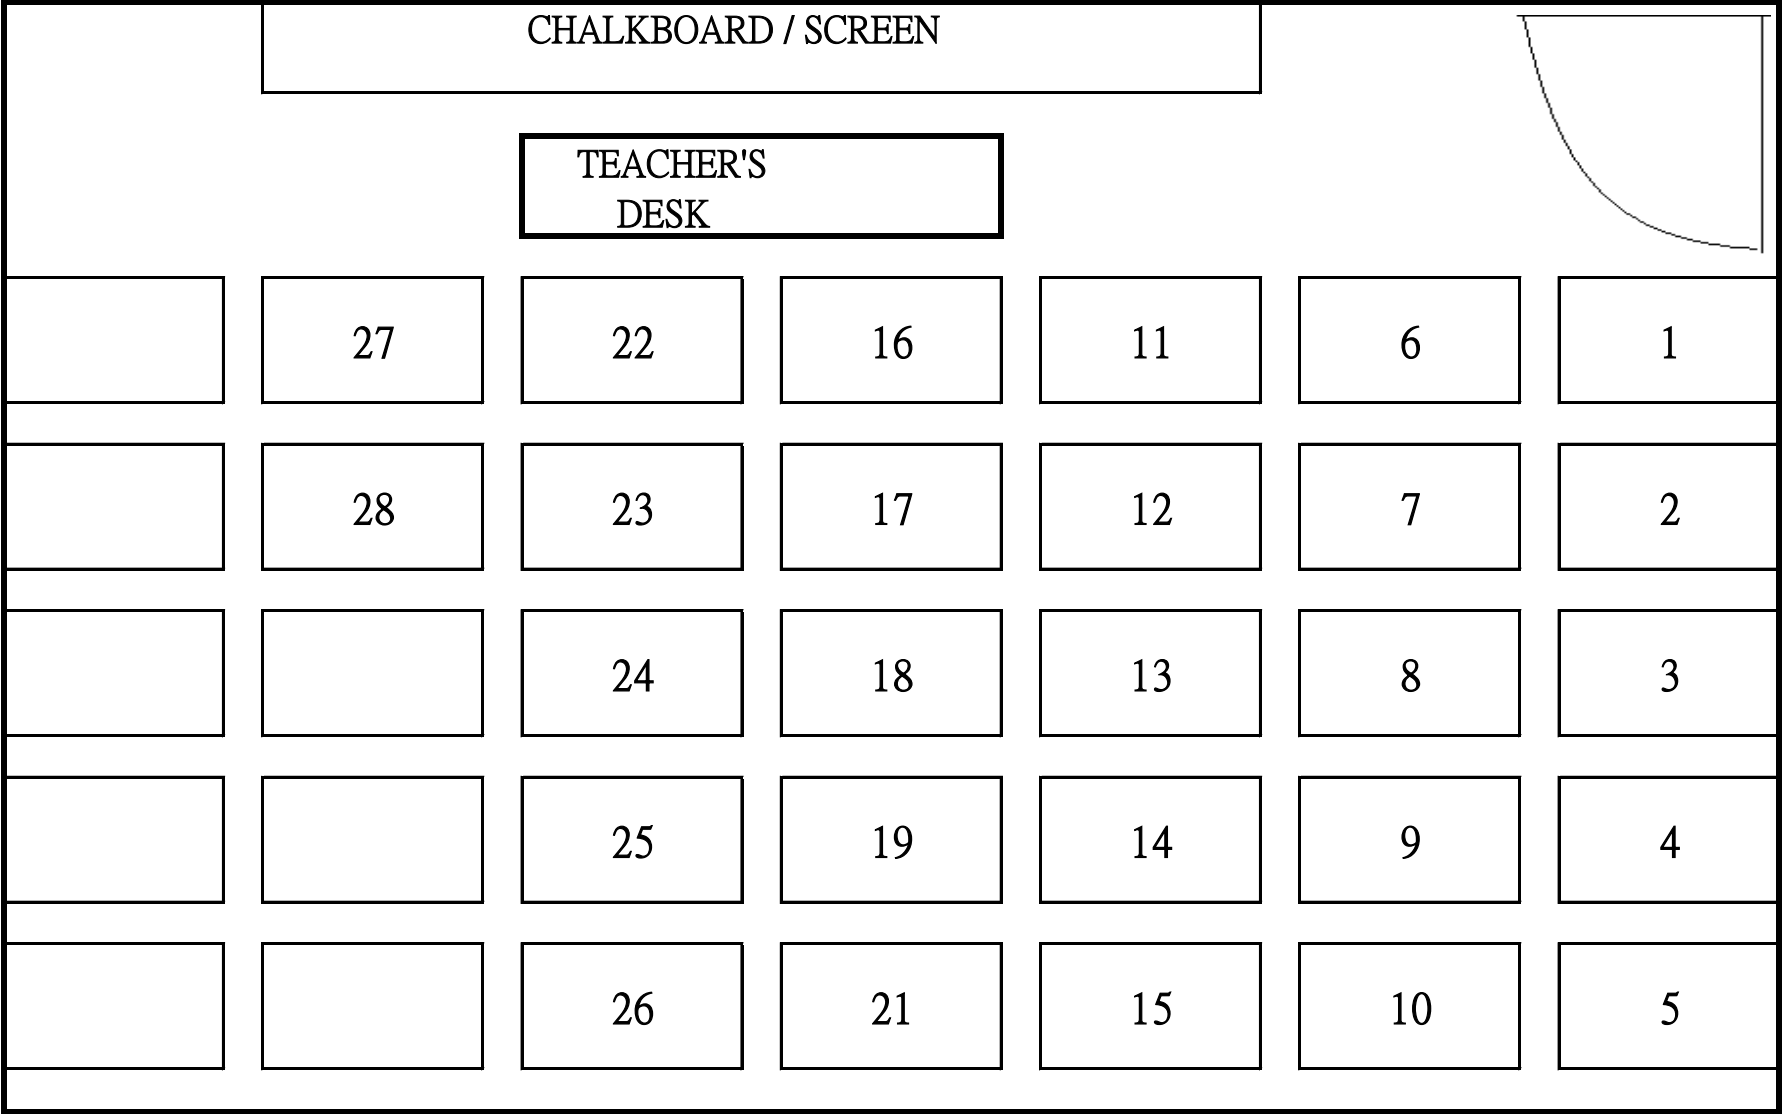

SEATING PLAN OF CLASSROOM EXAMINATION CENTRE (2017-18)

Class: 1A

Room No.: 301

SEATING PLAN OF CLASSROOM EXAMINATION CENTRE (2017-18)

Class: 1B

Room No.: 302

SEATING PLAN OF CLASSROOM EXAMINATION CENTRE (2017-18)

Class: 1C

Room No.: 303

SEATING PLAN OF CLASSROOM EXAMINATION CENTRE (2017-18)

Class: 1D

Room No.: 304

SEATING PLAN OF CLASSROOM EXAMINATION CENTRE (2017-18)

Class: 2A

Room No.: 201

SEATING PLAN OF CLASSROOM EXAMINATION CENTRE (2017-18)

Class: 2B

Room No.: 202

SEATING PLAN OF CLASSROOM EXAMINATION CENTRE (2017-18)

Class: 2C

Room No.: 203

SEATING PLAN OF CLASSROOM EXAMINATION CENTRE (2017-18)