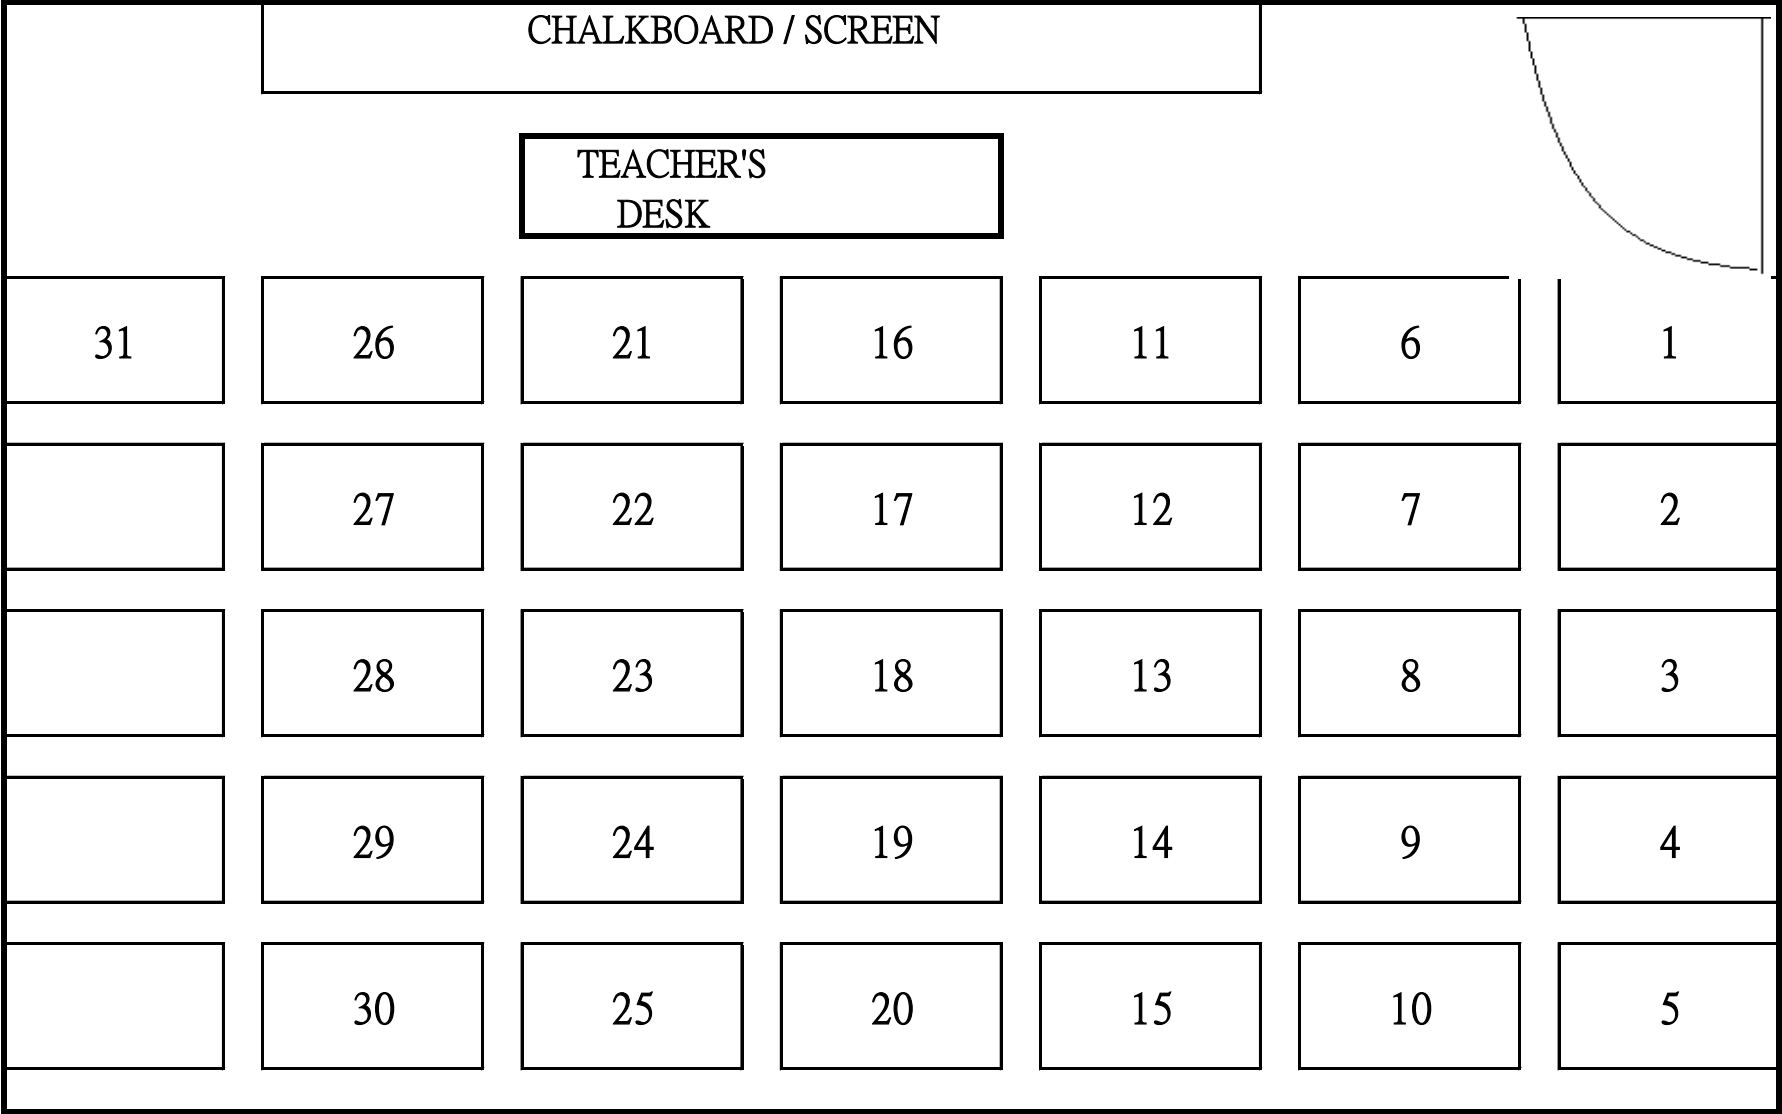

SEATING PLAN OF CLASSROOM EXAMINATION CENTRE (2017-18)

Class: 2B

Room No.: 202

SEATING PLAN OF CLASSROOM EXAMINATION CENTRE (2017-18)

Class: 2C

Room No.: 203

SEATING PLAN OF CLASSROOM EXAMINATION CENTRE (2017-18)

Class: 2D

Room No.: 204

SEATING PLAN OF CLASSROOM EXAMINATION CENTRE (2017-18)

Class: 3A

Room No.: 101

SEATING PLAN OF CLASSROOM EXAMINATION CENTRE (2017-18)

Class: 3B

Room No.: 102

SEATING PLAN OF CLASSROOM EXAMINATION CENTRE (2017-18)

Class: 3C

Room No.: 103

SEATING PLAN OF CLASSROOM EXAMINATION CENTRE (2017-18)

Class: 3D

Room No.: 104

ref to another file due to 36 students

SEATING PLAN OF CLASSROOM EXAMINATION CENTRE (2017-18)