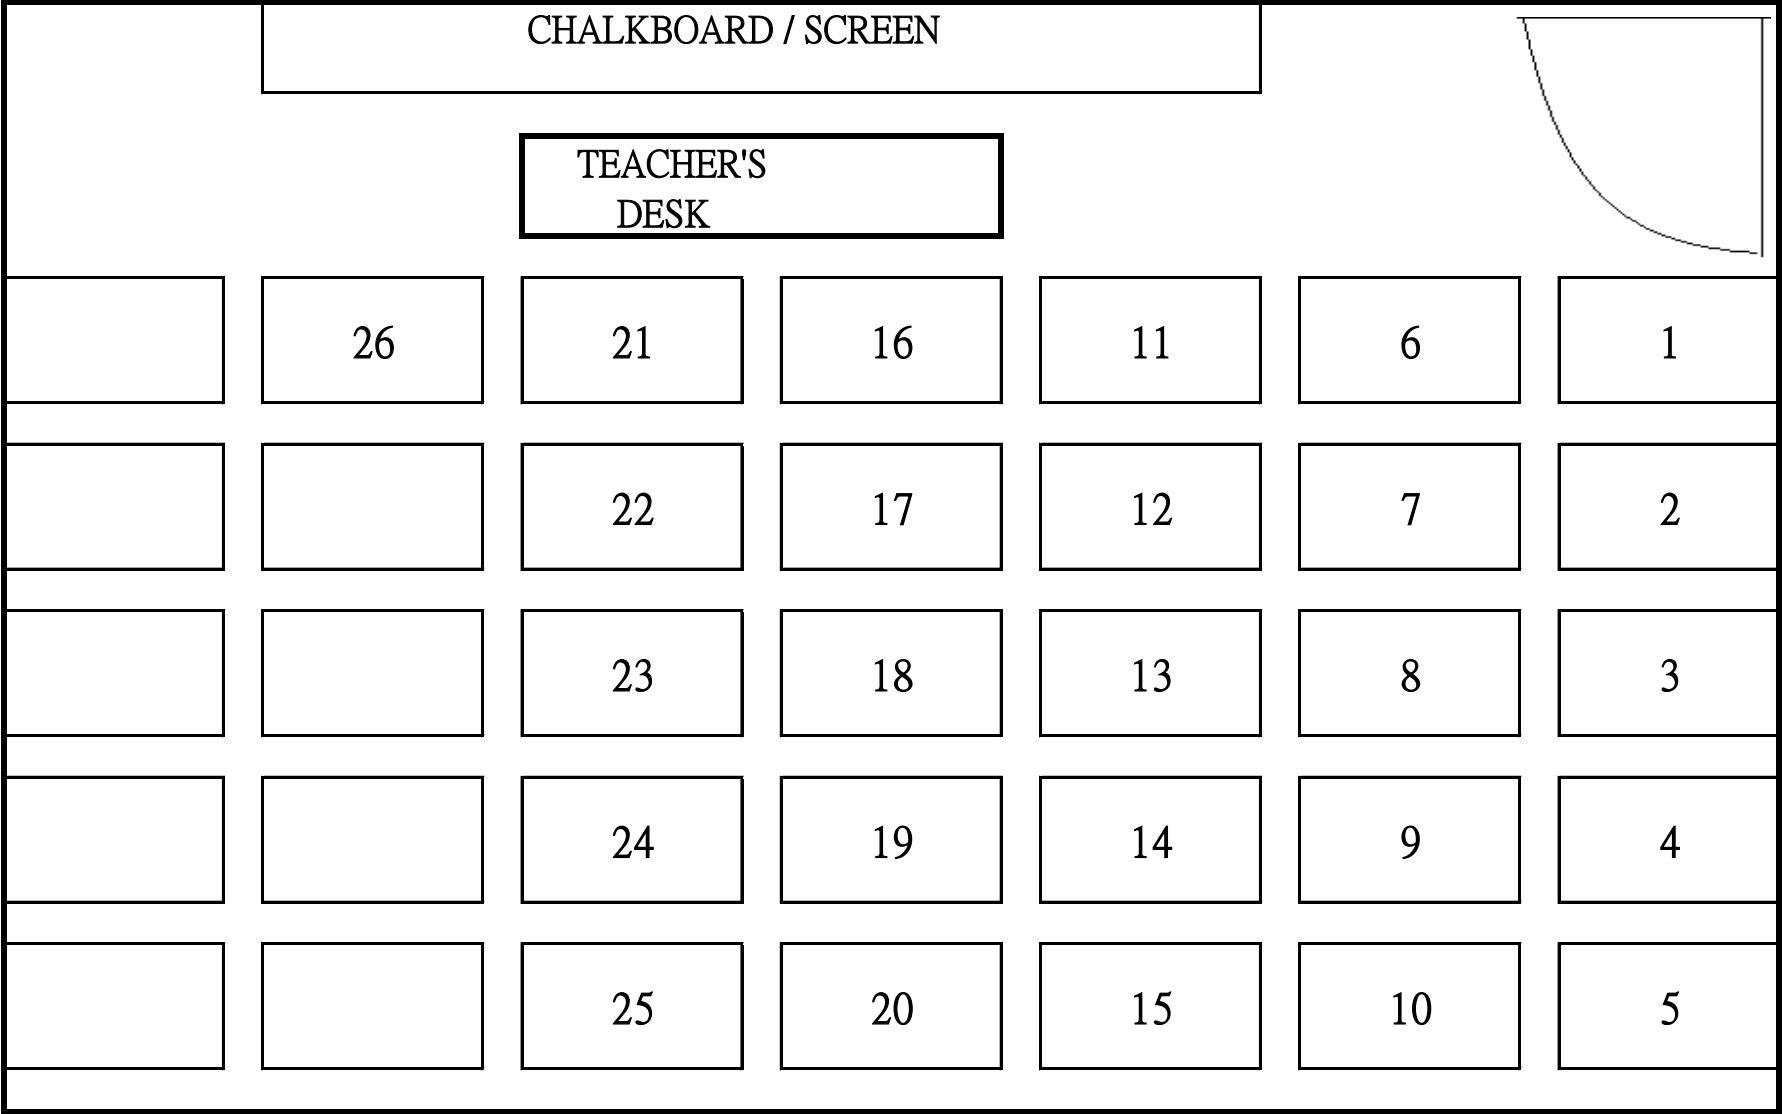

SEATING PLAN OF CLASSROOM EXAMINATION CENTRE (2017-18)

Class: 1A

Room No.: 301

SEATING PLAN OF CLASSROOM EXAMINATION CENTRE (2017-18)

Class: 1B

Room No.: 302

SEATING PLAN OF CLASSROOM EXAMINATION CENTRE (2017-18)

Class: 1C

Room No.: 303

SEATING PLAN OF CLASSROOM EXAMINATION CENTRE (2017-18)

Class: 1D

Room No.: 304

SEATING PLAN OF CLASSROOM EXAMINATION CENTRE (2017-18)

Class: 2A

Room No.: 201

SEATING PLAN OF CLASSROOM EXAMINATION CENTRE (2017-18)

Class: 2B

Room No.: 202

SEATING PLAN OF CLASSROOM EXAMINATION CENTRE (2017-18)

Class: 2C

Room No.: 203

SEATING PLAN OF CLASSROOM EXAMINATION CENTRE (2017-18)