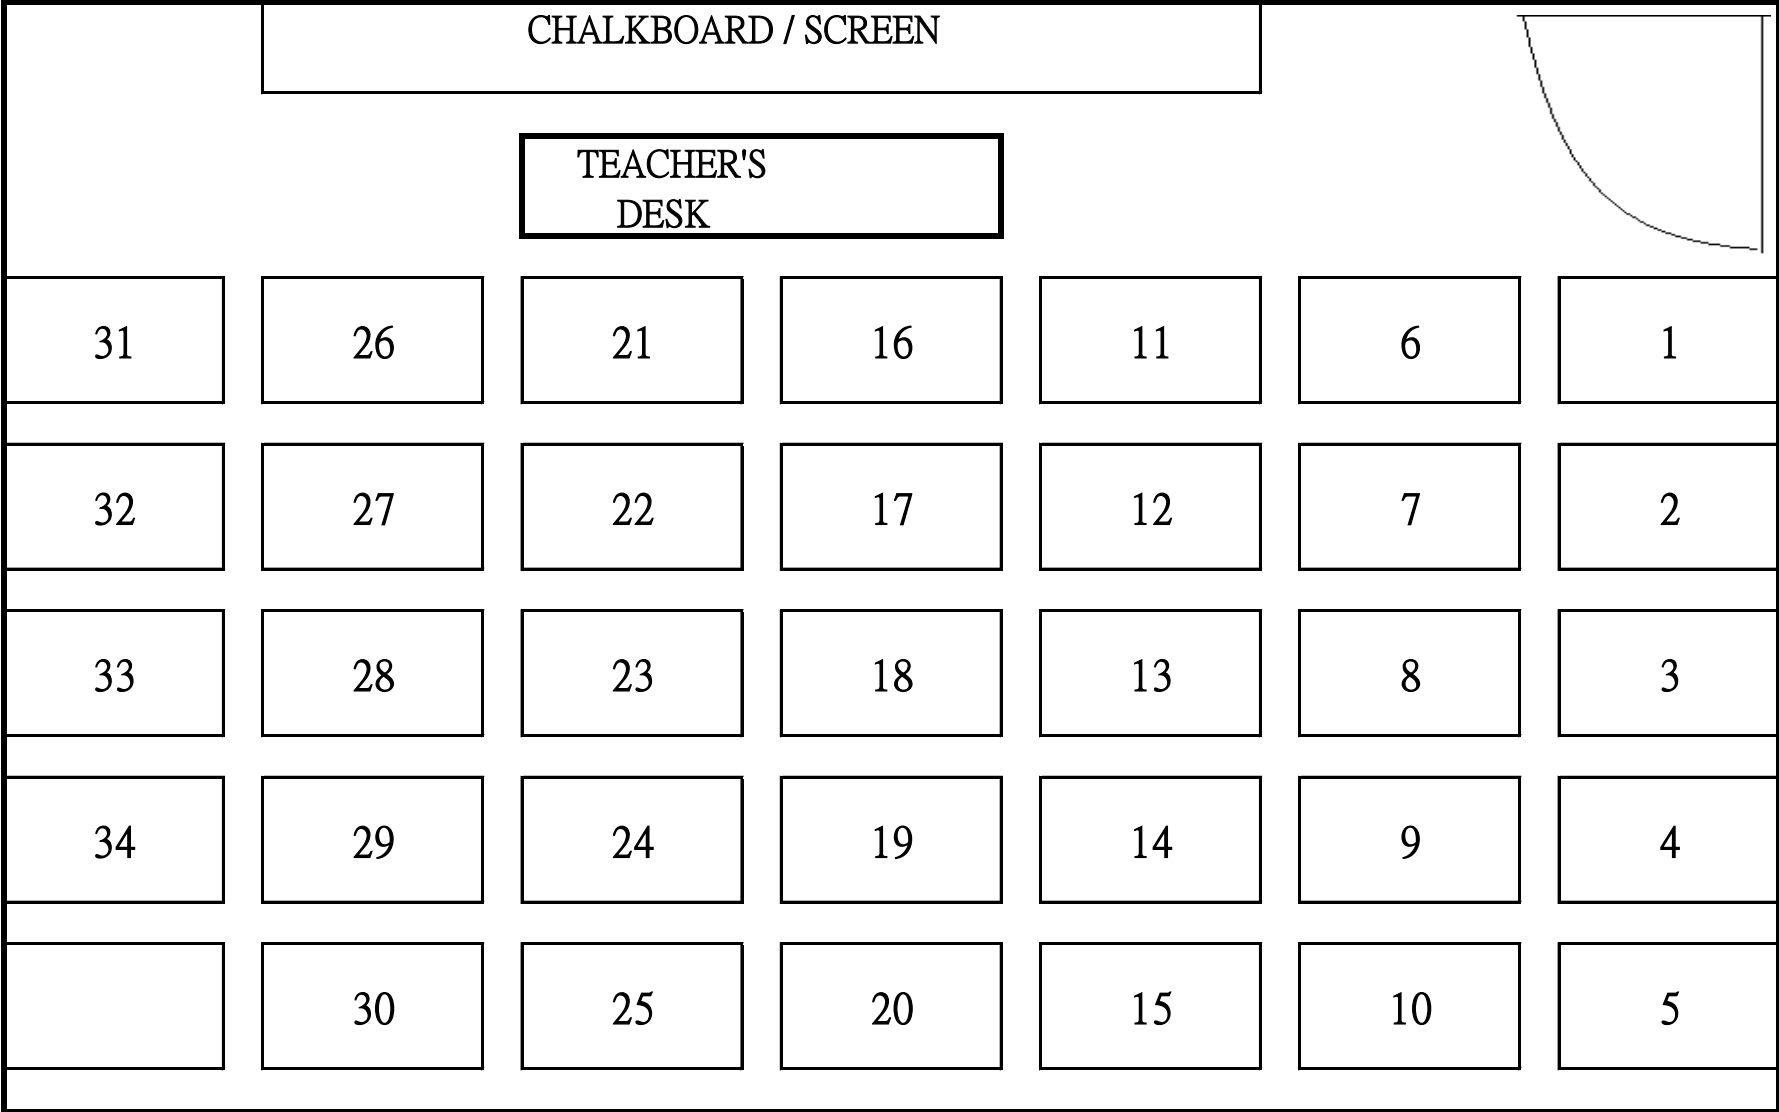

SEATING PLAN OF CLASSROOM EXAMINATION CENTRE (2017-18)

Class: 1A

Room No.: 301

SEATING PLAN OF CLASSROOM EXAMINATION CENTRE (2017-18)

Class: 1B

Room No.: 302

SEATING PLAN OF CLASSROOM EXAMINATION CENTRE (2017-18)

Class: 1C

Room No.: 303

SEATING PLAN OF CLASSROOM EXAMINATION CENTRE (2017-18)

Class: 1D

Room No.: 304

SEATING PLAN OF CLASSROOM EXAMINATION CENTRE (2017-18)

Class: 2A

Room No.: 201

SEATING PLAN OF CLASSROOM EXAMINATION CENTRE (2017-18)

Class: 2B

Room No.: 202

SEATING PLAN OF CLASSROOM EXAMINATION CENTRE (2017-18)

Class: 2C

Room No.: 203

SEATING PLAN OF CLASSROOM EXAMINATION CENTRE (2017-18)