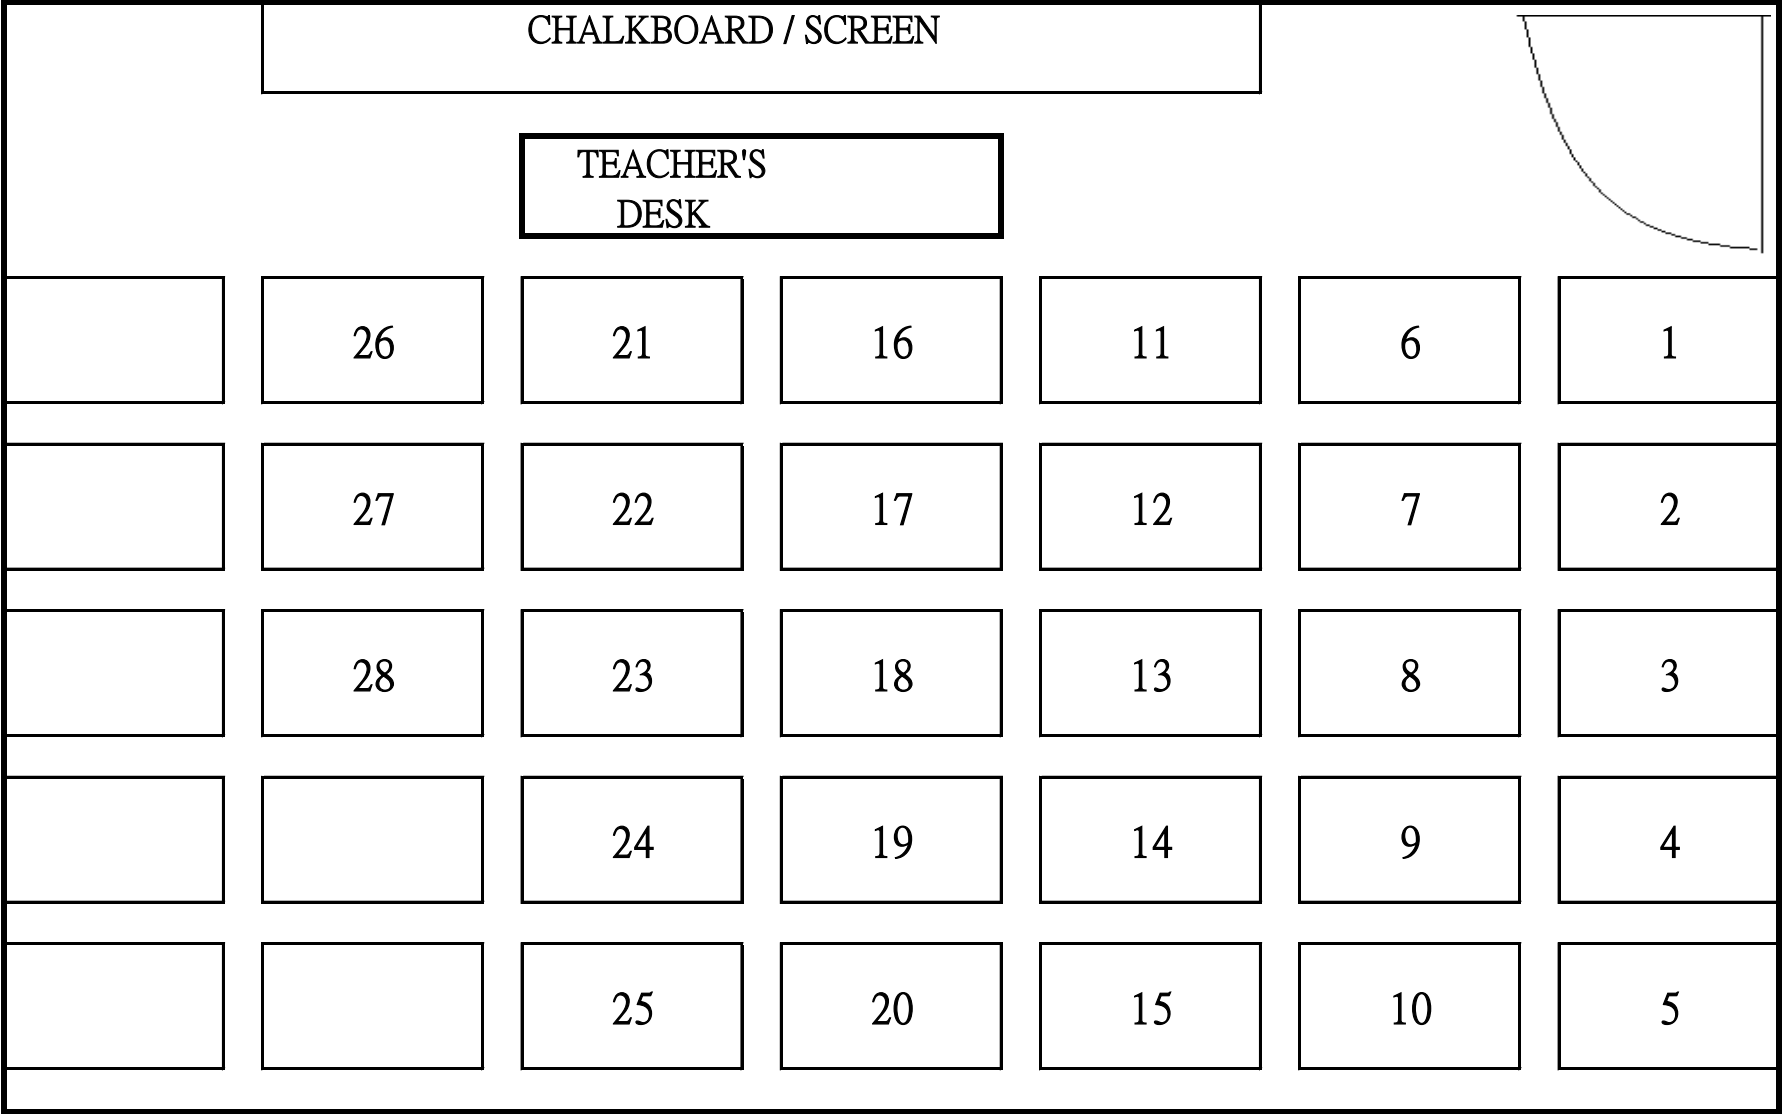

SEATING PLAN OF CLASSROOM EXAMINATION CENTRE (2017-18)

Class: 1A

Room No.: 301

SEATING PLAN OF CLASSROOM EXAMINATION CENTRE (2017-18)

Class: 1B

Room No.: 302

SEATING PLAN OF CLASSROOM EXAMINATION CENTRE (2017-18)

Class: 1C

Room No.: 303

SEATING PLAN OF CLASSROOM EXAMINATION CENTRE (2017-18)

Class: 1D

Room No.: 304

SEATING PLAN OF CLASSROOM EXAMINATION CENTRE (2017-18)

Class: 2A

Room No.: 201

SEATING PLAN OF CLASSROOM EXAMINATION CENTRE (2017-18)

Class: 2B

Room No.: 202

SEATING PLAN OF CLASSROOM EXAMINATION CENTRE (2017-18)

Class: 2C

Room No.: 203

SEATING PLAN OF CLASSROOM EXAMINATION CENTRE (2017-18)